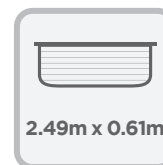

## Slenderline 16

- ✓ 100% Australian Made using Australian materials and labour
- ✓ Cords are easily tightened using Patented Tension Lock
- ✓ Suitable for long narrow areas
- ✓ Pre-assembled side arms allow for easy DIY
- ✓ Front bar length may be reduced during installation to fit smaller space
- ✓ Lines are spaced 65mm apart
- ✓ Assembled dimensions: 2490mm x 610mm x 240mm
- ✓ Carton dimensions: 1550mm x 230mm x 65mm

SUITS 1-2 PEOPLE

CORD LENGTH

AREA REQUIRED

DIMENSIONS

WEIGHT

NUMBER OF LINES

EASILY FOLDS DOWN FLAT

\*OPTIONAL 2.4m PLATED OR GROUND MOUNT KIT