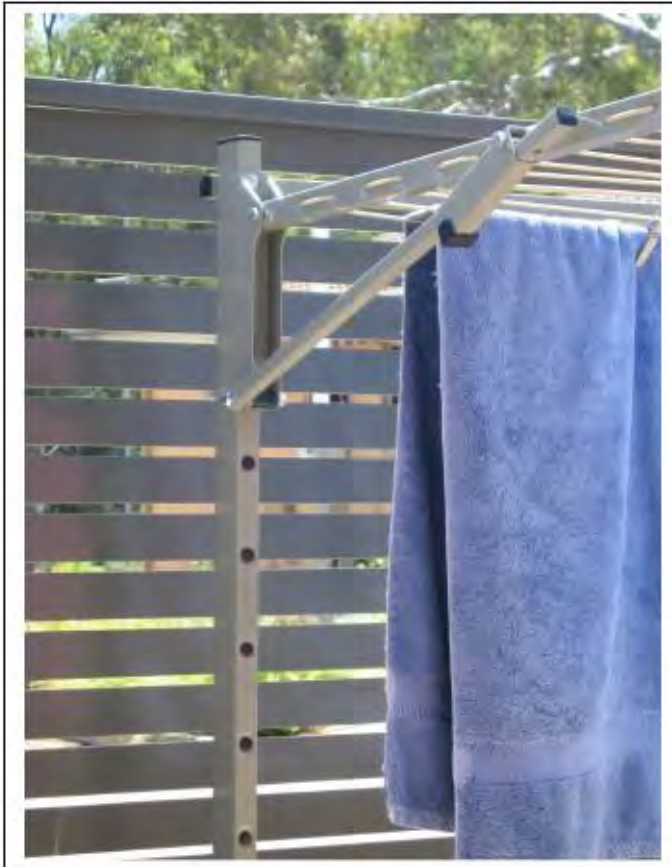

FOLD DOWN GROUND MOUNT KIT OPTIONS