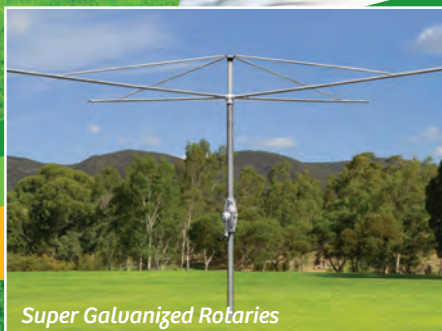

## Why buy Austral Clothes Lines?

*Austral Clothes Hoists is the only Clothesline Company continuing to support Australian Industry through the manufacture of all products in Australia.*

- Austral has an extensive range of Clothesline models and sizes
- All structural components are made of Australian BlueScope® Galvabond® Steel to ensure product reliability
- Plastics and Cord are manufactured in Australia
- 10 Year Structural Warranty
- Austral has Warehouse facilities in every mainland State of Australia for immediate despatch
- Offices located in each State for service and installation enquiries
- Prompt reliable service
- Spare parts are readily available
- Specialized Colour Powdercoating service available
- Australian Made and Owned since 1987