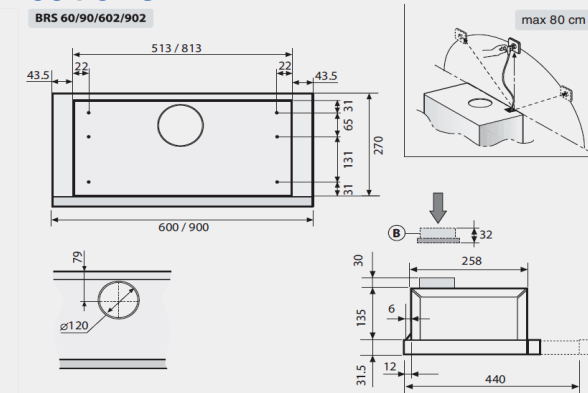

BRS602X

Slide-Out Rangehood

BLANCO

Model Code

BRS602X – 60cm with Stainless Steel fascia panel

Description

Twin Motor, Slide-Out Rangehood

Optional Accessories

Specifications

Method of Installation:	Built into overhead cupboards
Dimensions:	BRS602 - 166.5H x 600W x 298D (mm)
Power Requirement:	240V – 10Amps
Airflow:	525m3/h
Fan:	3 Speed
Integrated Slide:	Extends 155mm
Ducting:	Top Only
Duct Spigot:	120mm
Noise Level at high:	64 dB
Filters:	2 x Aluminium Grease Filters
Recirculating:	Through cupboard - optional carbon filters
Minimum Height Above Cooktop:	650mm

Note:

Measurements are within +/-1.5mm factory tolerance

It is advisable to check dimensions of physical product when measuring for installation.