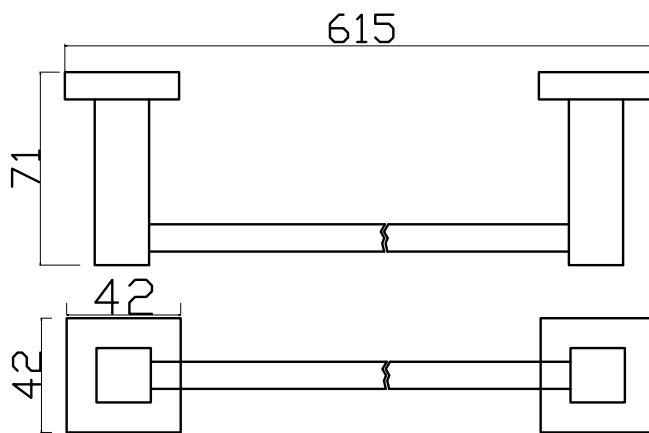

AZZURRA

BATHROOM FURNITURE

17 SERIES SINGLE TOWEL RAILS 600mm & 800mm

Model No: 17411 (600) & 17411-1 (800)

Finish: Polished Chrome on Brass

Wall Fixing: 2 Point - dual fix

Weight: 0.65 Kg(600) 0.75Kg (800)