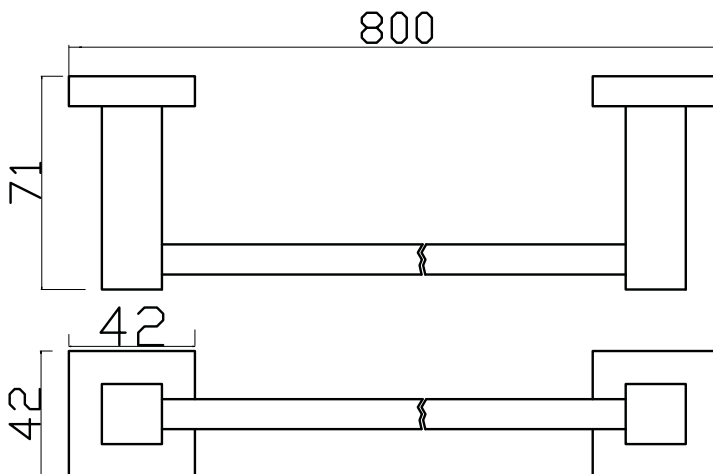

AZZURRA

BATHROOM FURNITURE

17 SERIES SINGLE TOWEL RAILS 600mm & 800mm

Model No: 17411 (600) & 17411-1 (800)

Finish: Polished Chrome on Brass

Wall Fixing: 2 Point - dual fix

Weight: 0.65 Kg(600) 0.75Kg (800)