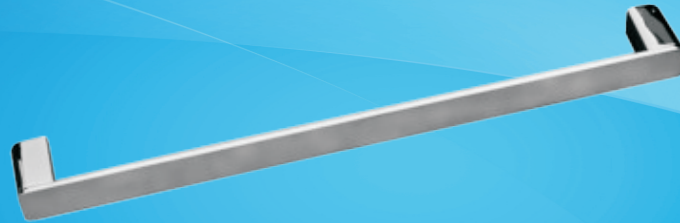

62 SINGLE TOWEL RAIL 600mm

Model No: 6221.84

Finish: Polished Chrome on Brass

Wall Fixing: 2 Point - dual fix

Weight: 1.9Kg

Warranty: Refer to Website

Catalogue & technical specifications available at www.azzurra.com.au