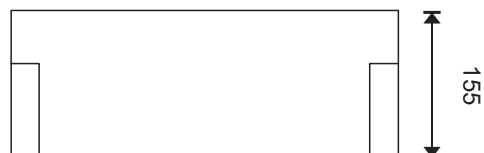

## CUBE 420 SEMI-RECESSED BASIN

### Description :

Semi-recessed ceramic basin with overflow.

**Model No:** OK-5050

**Colour:** White

**Tap Holes:** 1

**Waste Outlet:** 32mm

**Overflow:** Internal with polished chrome dress ring

**Options:** Brass / Chrome Popup 32mm Plug & Waste

**Weight:** 16kg

**Warranty:** Refer to Website

Catalogue & technical specifications available at [www.azzurra.com.au](http://www.azzurra.com.au)

Products may vary +/-5mm from those dimensions shown in the illustration