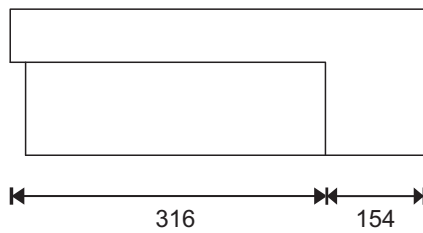

## CUBE 420 SEMI-RECESSED BASIN

### Description :

Semi-recessed ceramic basin with overflow.

**Model No:** OK-5050

**Colour:** White

**Tap Holes:** 1

**Waste Outlet:** 32mm

**Overflow:** Internal with polished chrome dress ring

**Options:** Brass / Chrome Popup 32mm Plug & Waste

**Weight:** 16kg

**Warranty:** Refer to Website

Catalogue & technical specifications available at [www.azzurra.com.au](http://www.azzurra.com.au)

Products may vary +/-5mm from those dimensions shown in the illustration