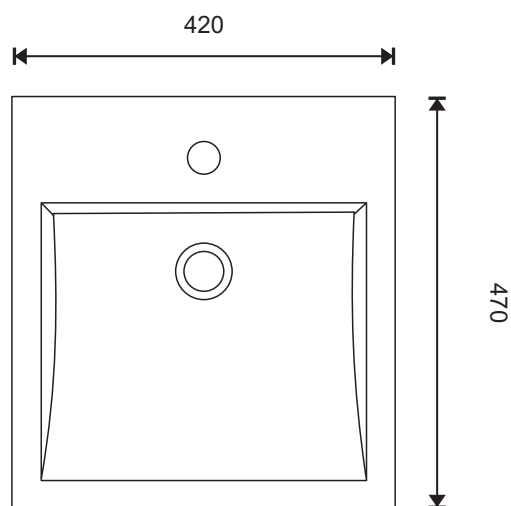

## CUBE 420 SEMI-RECESSED BASIN

### Description :

Semi-recessed ceramic basin with overflow.

**Model No:** OK-5050

**Colour:** White

**Tap Holes:** 1

**Waste Outlet:** 32mm

**Overflow:** Internal with polished chrome dress ring

**Options:** Brass / Chrome Popup 32mm Plug & Waste

**Weight:** 16kg

**Warranty:** Refer to Website

Catalogue & technical specifications available at [www.azzurra.com.au](http://www.azzurra.com.au)

Products may vary +/-5mm from those dimensions shown in the illustration