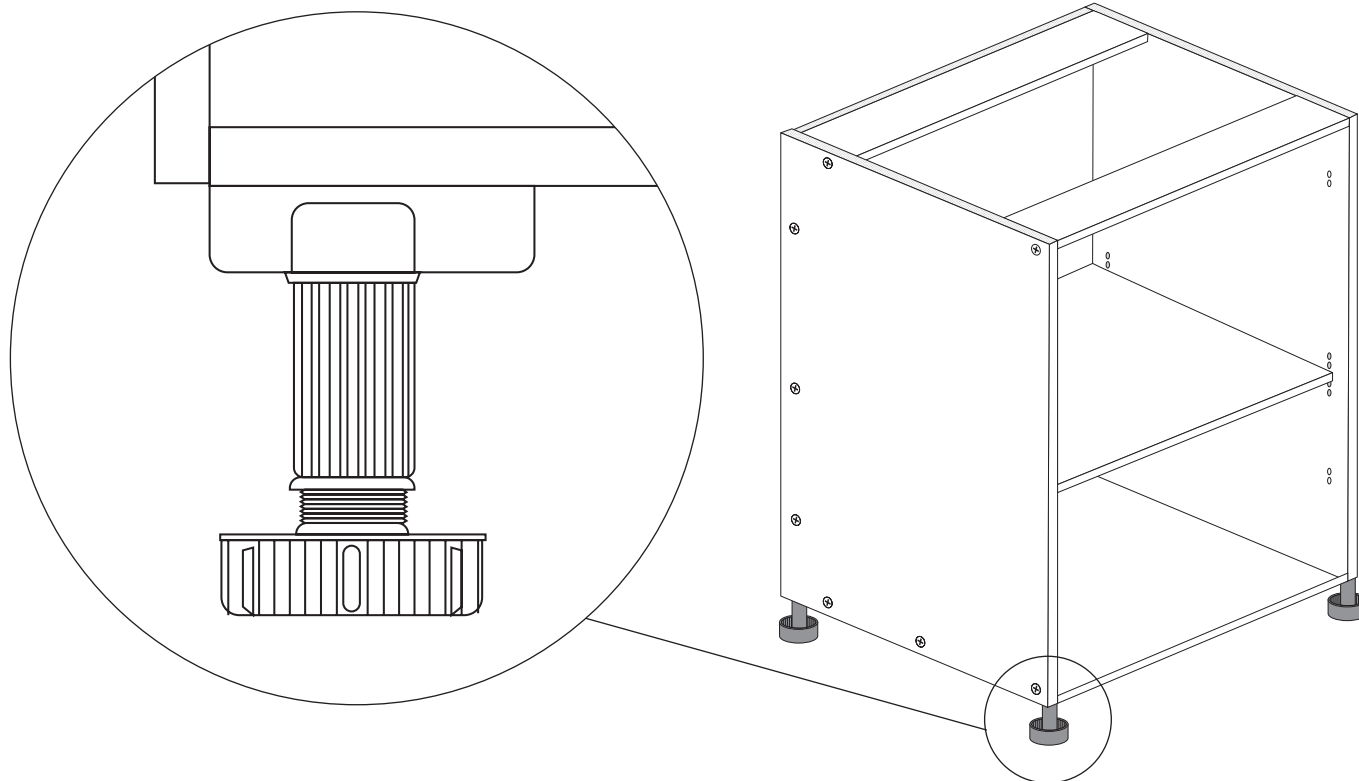

4 PCS

HÄFELE

ADJUSTABLE LEG

100mm screw on

Adjustment range = 85 to 130mm

4 PCS

HÄFELE

ADJUSTABLE LEG

100mm screw on

Adjustment range = 85 to 130mm

- > Material: Plastic
- > Finish: Black
- > Pack Includes: 4 Legs
4 Screw On glides
2 Plinth clips

Note:

4.0 (8G) x 35 mm 4 pieces per glide required.
3.5 (6G) x 15 mm 2 pieces per plinth clip required