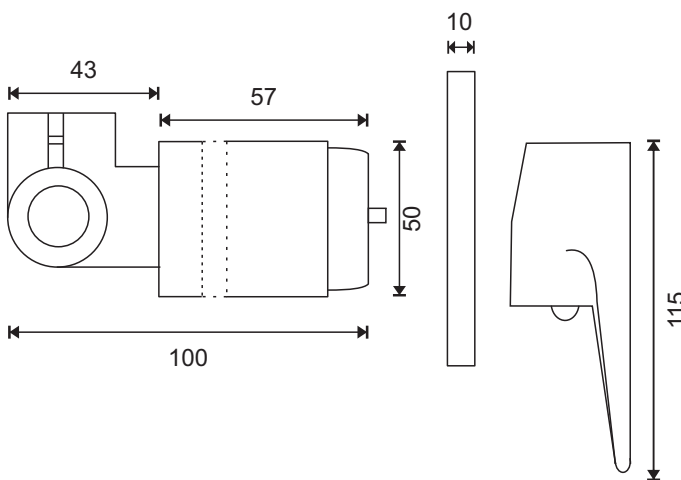

AZZURRA

BATHROOM FURNITURE

FENICE INWALL SLM BATH OR SHOWER

Description :

Bath or shower mixer with concealed face plate seal

Model No: 3337880214

Cartridge: Kerox Ceramic Disc 40mm

Finish: Polished chrome

Weight: 1.0kg

Warranty: Refer to Website

Catalogue & technical specifications available at www.azzurra.com.au

Fixing lugs for ease of installation