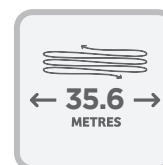

Woodland Grey model shown

Add-A-Line

- ✓ 100% Australian Made using Australian materials and labour
- ✓ Cords are easily tightened using Patented Tension Lock
- ✓ Large double folding frame suitable for a large family
- ✓ Frames may be used independently and both frames fold down
- ✓ Pre-assembled side arms allow for easy DIY
- ✓ Front bar length may be reduced during installation to fit smaller space
- ✓ Graduated line spacing allows for a variety of washing: wide spaces 130mm, narrow spaces 65mm
- ✓ Assembled dimensions: 2490mm x 1500mm x 240mm
- ✓ Carton dimensions: 1550mm x 250mm x 105mm

SUITS 1-5 PEOPLE

CORD LENGTH

AREA REQUIRED

DIMENSIONS

WEIGHT

NUMBER OF LINES

EASILY FOLDS DOWN FLAT

AVAILABLE SEPARATELY