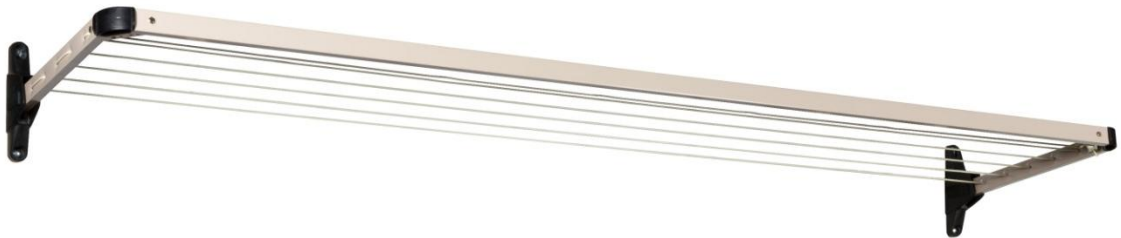

# Fold Down Clotheslines

## Daytek Lift & Lock Slim Fold Down Clothesline

At only 560mm deep in the up position the Daytek Slim Fold Down clothesline is designed for applications where the available space is too narrow to take a standard fold down such as balconies or narrow passageways between a house and side fence. The Daytek Slim Fold Down has all the same features as the Daytek Single Fold Down, including the Australian Good Design Award lift and lock wall bracket, only with shorter side arms and less line space.

### Standard Colours:

Bark  
A02840375  
4510475

Iron Grey  
A02840379  
4510479

### Features & Benefits

- High tensile steel tube for maximum strength
- Galvanised and powder coated for corrosion resistance
- One piece front bar
- 6 Lines; 13 metres of hanging space
- Unique lift and lock mechanism
- 10 year structural warranty\*