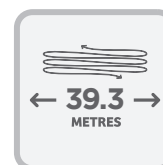

Woodland Grey model shown

Compact 39

- ✓ 100% Australian Made using Australian materials and labour
- ✓ Cords are easily tightened using Patented Tension Lock
- ✓ A large number of lines on a smaller frame. Folds down to about hip height – perfect for older or physically impaired residents
- ✓ Pre-assembled side arms allow for easy DIY
- ✓ Front bar length may be reduced during installation to fit smaller space
- ✓ Lines are spaced 65mm apart
- ✓ Assembled dimensions: 3390mm x 935mm x 240mm
- ✓ Carton dimensions: 1550mm x 230mm x 65mm

SUITS 1-6 PEOPLE

CORD LENGTH

AREA REQUIRED

DIMENSIONS

WEIGHT

NUMBER OF LINES

EASILY FOLDS DOWN FLAT

AVAILABLE SEPARATELY