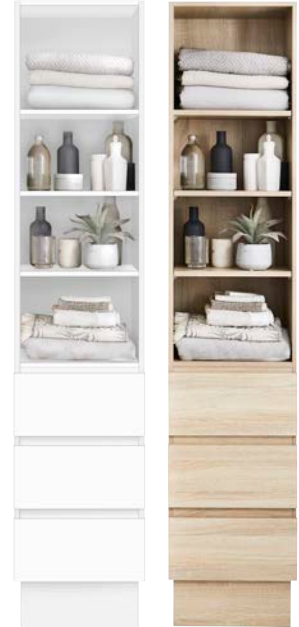

Tonic Linen Cabinet

Tonic Full Height Linen Cabinet

3 shelves/3 drawers
Soft closing drawers
W 400 x D 350 x H 1950mm
I/N 0170360 (White)
I/N 0170361 (Coast)