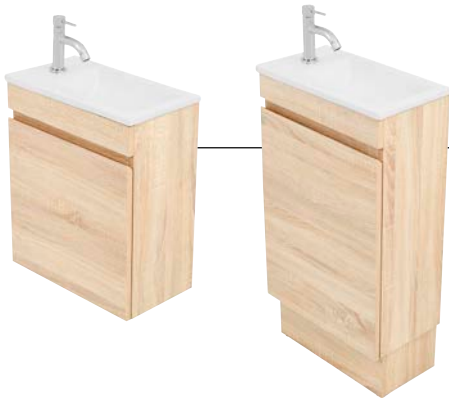

Mini Vanity

- 450mm wide
- Available as wall hung or full height
- White Gloss or Coast Veneer
- White ceramic top with integrated basin

Linen Cabinet

- 400mm wide
- White Gloss or Coast Veneer
- Available as full height only