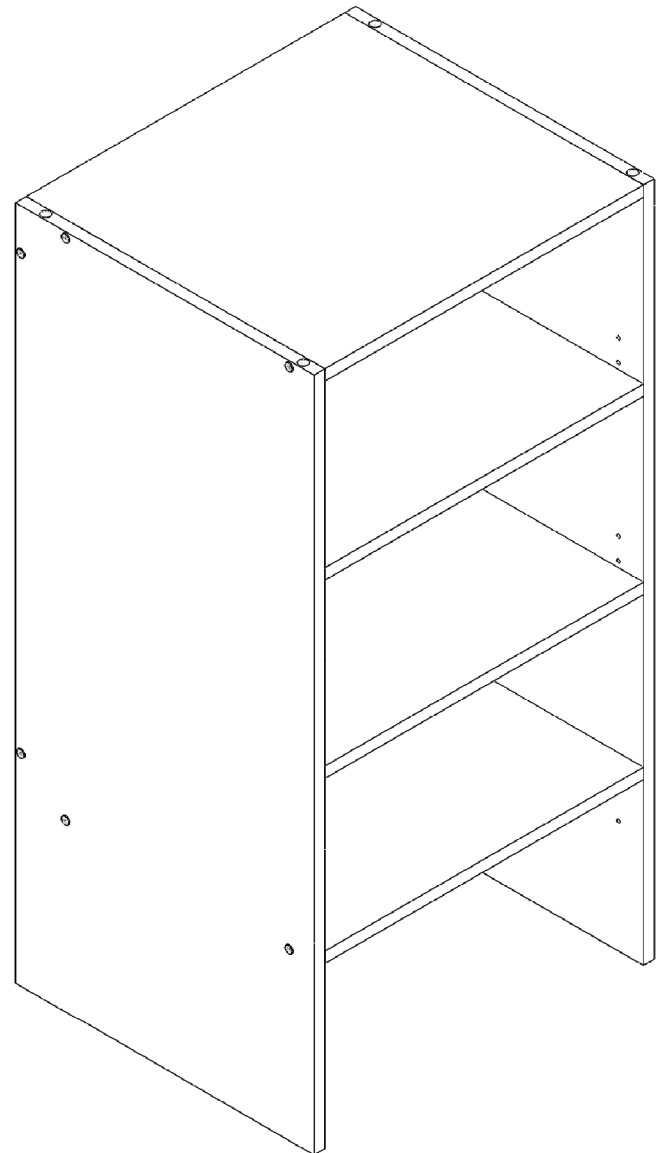

Shelf Unit

IMPORTANT

Before commencing Assembly:

- Follow all instructions **COMPLETELY**.
- Hardware kit contains small parts; keep out of reach of children.
- Ensure all listed parts are present.
- Required tools to assemble:
  Philips head screw driver, Hammer & Wood Glue.
- Required assembly work surface should be solid, level, clean and flat.
- Ensure all melamine edges are facing to the front of the unit.

Customer Services Enquiries 1800 822 823

Quality
ISO 9001

SAI GLOBAL

AUSTRALIAN MADE

Practical, Adaptable, Affordable.

READY TO ASSEMBLE HOME STORAGE SOLUTIONS