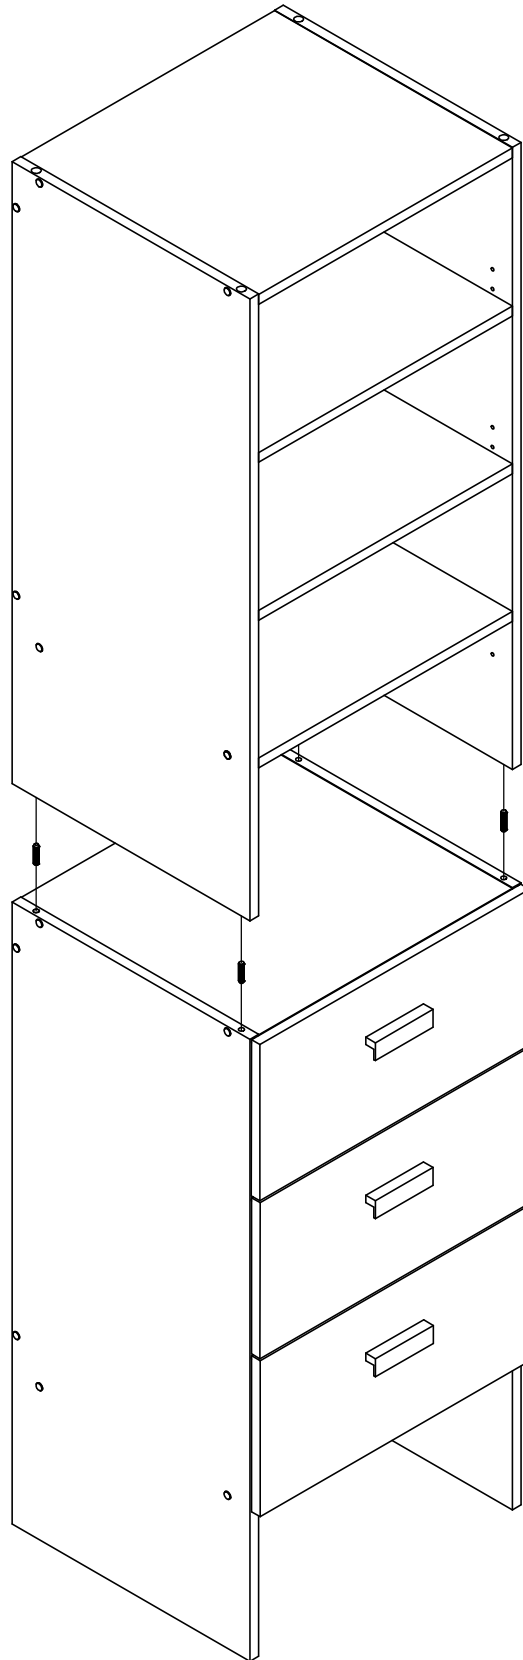

Shelf Unit

IMPORTANT

Before commencing Assembly:

- Follow all instructions **COMPLETELY**.
- Hardware kit contains small parts; keep out of reach of children.
- Ensure all listed parts are present.
- Required tools to assemble:
Philips head screw driver, Hammer & Wood Glue.
- Required assembly work surface should be solid, level, clean and flat.
- Ensure all melamine edges are facing to the front of the unit.

Customer Services Enquiries 1800 822 823

Quality
ISO 9001

SAI GLOBAL

AUSTRALIAN MADE

Practical, Adaptable, Affordable.

READY TO ASSEMBLE HOME STORAGE SOLUTIONS

Bedford Furniture is part of the Bedford Group. Bedford is a South Australian not-for-profit organisation dedicated to enhancing the lives of people with a disability or disadvantage through employment, training, residential services and life-skills.