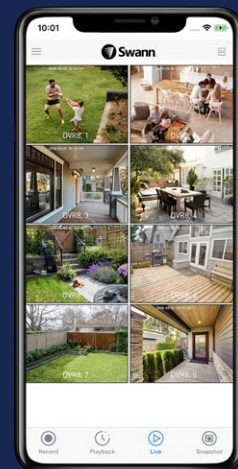

Works with Swann Security Complete security in your hands.

Push notifications

Be alerted to activity.

Peace of mind 24/7

See & control multiple devices & sites.

Talk back

2-way audio via app.

Playback ready

Live stream & playback recorded video.