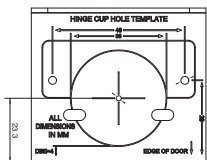

1 SET

**HÄFELE**

**35MM DRILL BIT & MARKING  
TEMPLATE**

For Salice & Häfele Screw On Hinges

HÄFELE

MADE IN CHINA

9 329184 002077

HÄFELE AUSTRALIA PTY. LTD 8 MONTEREY RD DANDENONG VIC 3175  
ARTICLE # 480.00.080 730.83.616