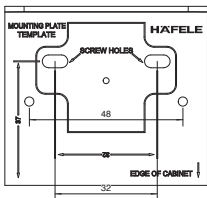

1 SET

**HÄFELE**

**35MM DRILL BIT & MARKING  
TEMPLATE**

For Salice & Häfele Screw On Hinges

HÄFELE

MADE IN CHINA

9 329184 002077

HÄFELE AUSTRALIA PTY. LTD 8 MONTEREY RD DANDENONG VIC 3175  
ARTICLE # 480.00.080 730.83.616