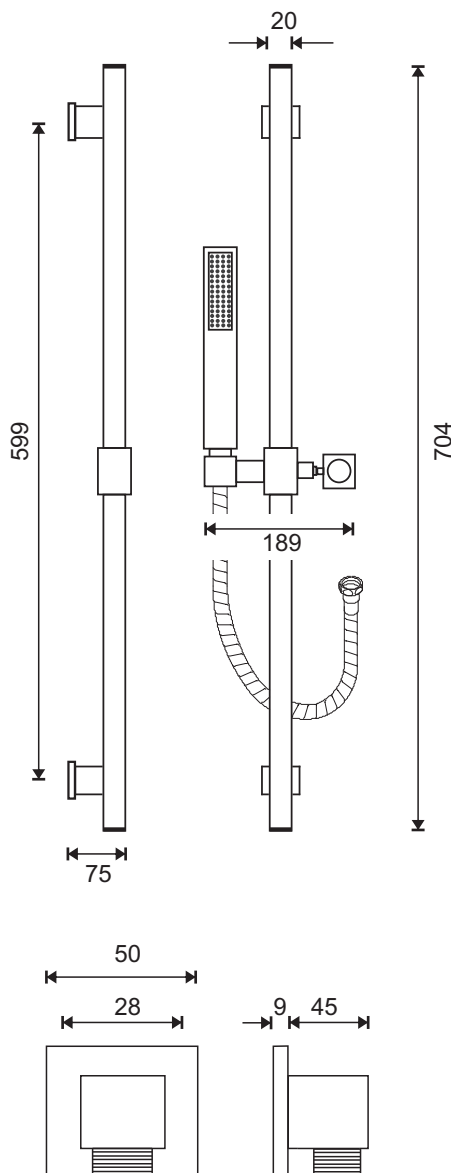

AZZURRA

BATHROOM FURNITURE

TITAN SHOWER RAIL SET

Wall Elbow

Description :

Shower rail set single function, self cleaning hand piece and metal hose including wall elbow

Model No: S1804

WELS: 3 Star / 9 lpm

Finish: Polished Chrome

Weight: 2.2kg

Warranty: Refer to Website

Catalogue & technical specifications available at www.azzurra.com.au