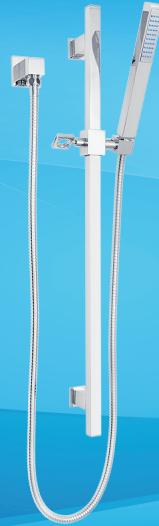

AZZURRA

BATHROOM FURNITURE

TITAN SHOWER RAIL SET

Wall Elbow

Description :

Shower rail set single function, self cleaning hand piece and metal hose including wall elbow

Model No: S1804

WELS: 3 Star / 9 lpm

Finish: Polished Chrome

Weight: 2.2kg

Warranty: Refer to Website

Catalogue & technical specifications available at www.azzurra.com.au