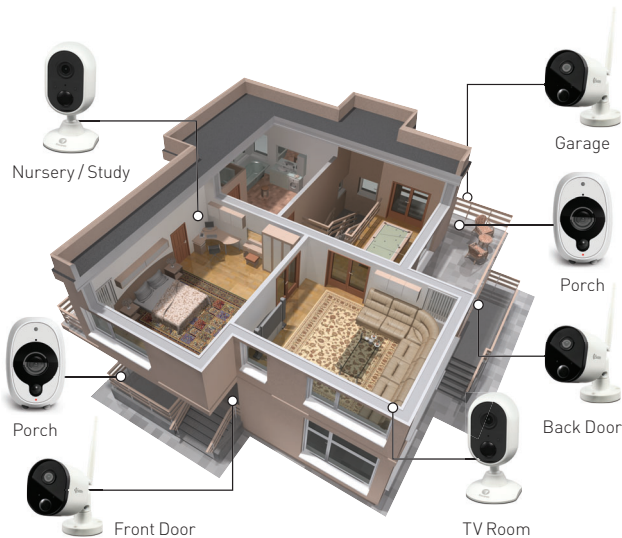

Outdoor Security Camera Wi-Fi Series

See what's happening outside 24/7

Mount it outdoors & connect via Wi-Fi in minutes to see what's happening on your Smartphone in crystal clear 1080p HD Video

Protect your home at all times

The Camera is like another set of eyes, using True Detect™ technology to sense heat from people & cars, triggering a push notification & recording

Know when a package is delivered

Porch pirates beware! Now you can see when your package has been delivered, so you can go get it or notify a neighbor to put it somewhere safe

Safeguard your loved ones, pets & property

Check in on your family, pets & belongings at any time to see & hear that everything is okay. It's security made smarter!

Create your own Wi-Fi security system

Combine the Indoor Security Camera with other Wi-Fi & Wire-Free Swann cameras & view them all on the 'SAFE by Swann' app†

What's in the box?

- Outdoor Security Camera
- Antenna
- 60ft / 18m Power Extension Cable
- Power Adapter
- Mounting Screws & Wall Plugs
- Operating Instructions
- Theft Deterrent Stickers
- * Depends on the local conditions & usage rates