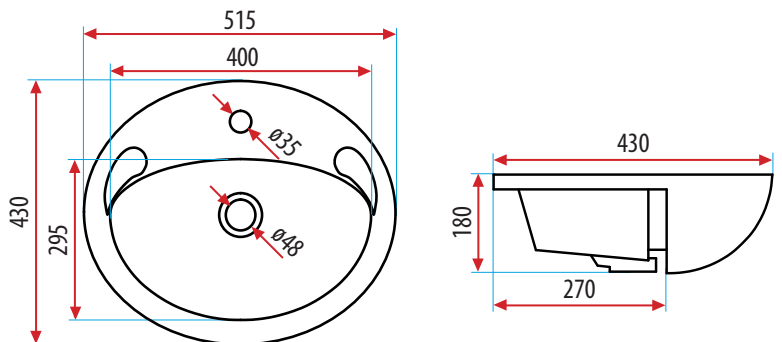

Virtue™ Oval Semi Recessed Basin

PRODUCT DESCRIPTION

Bowl:

Vitreous China

Colour:

Gloss white

Dimensions:

515 x 430 x 180mm

Note: Dimensions and volumes are nominal due to the nature of vitreous china. Please check the exact measurements of the product prior to beginning installation.

Capacity:

4.75L

Installation:

Semi recessed

Overflow:

Yes

Waste:

40mm

Warranty:

5 years replacement only on basin
1 year replacement only on plug and waste

Product codes:

- 75102 1TH Basin only
- 75004 1TH Basin with with Chrome Plug & Waste
- 75005 1TH Basin with Chrome Pop Up Waste

- 75103 3TH Basin only
- 75006 3TH Basin with Chrome Plug & Waste
- 75007 3TH Basin with Chrome Pop Up Waste