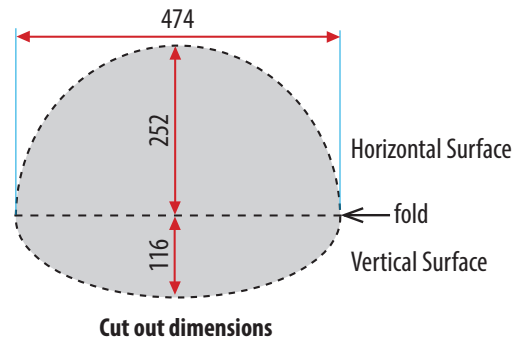

Virtue™ Oval Semi Recessed Basin

PRODUCT DESCRIPTION

Bowl:

Vitreous China

Colour:

Gloss white

Dimensions:

515 x 430 x 180mm

Note: Dimensions and volumes are nominal due to the nature of vitreous china. Please check the exact measurements of the product prior to beginning installation.

Capacity:

4.75L

Installation:

Semi recessed

Overflow:

Yes

Waste:

40mm

Warranty:

5 years replacement only on basin
1 year replacement only on plug and waste

Product codes:

- 75102 1TH Basin only
- 75004 1TH Basin with with Chrome Plug & Waste
- 75005 1TH Basin with Chrome Pop Up Waste

- 75103 3TH Basin only
- 75006 3TH Basin with Chrome Plug & Waste
- 75007 3TH Basin with Chrome Pop Up Waste