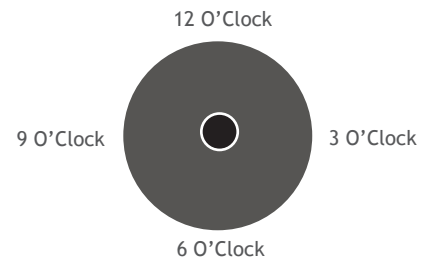

Tap Outlet Placement Options

Dimensions:

Dia: 1350mm

H: 1950mm

Standard Colours:

Smooth Cream, Mist Green,
Wheat, Dark Green,
Beige, Heritage Red,
Slate Grey, Merino Beige,
Mountain Blue, Rivergum

(Custom colours available on request)