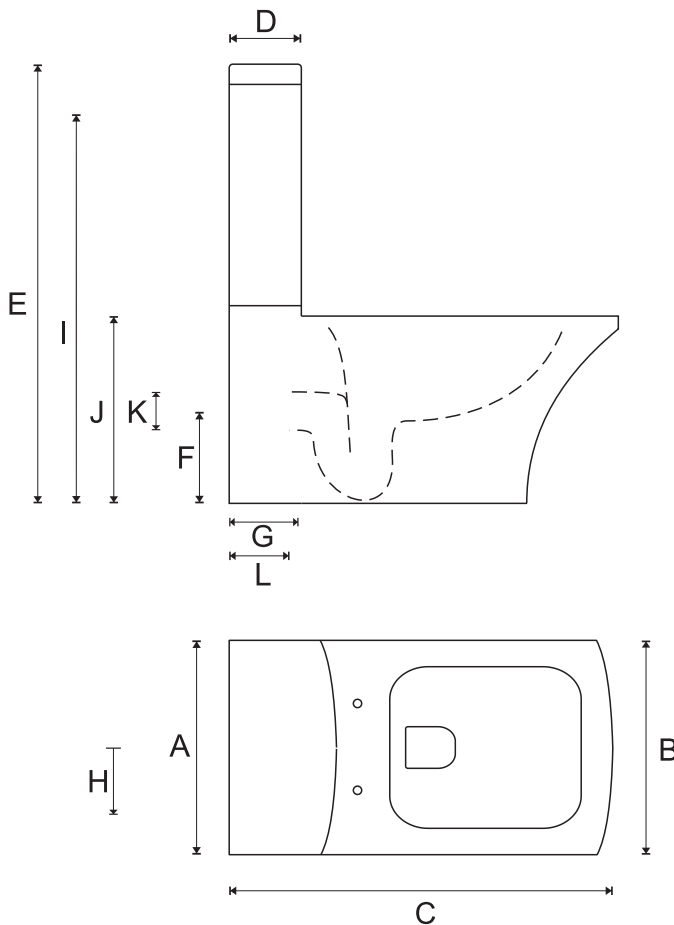

#### Description :

Full vitreous china wall faced WC Suite with boxed rim pan and heavy duty soft close seat, including variable set out connector and pan fixing bracket.

**Model No:** OK-0014.1

**Colour:** White

**WELS:** Dual Flush 4.5/3L

**Seat:** Heavy Duty Polypropylene with soft close hinge

**Valves:** Quick Fill Inlet Valve  
Dual Flush Outlet Valve

**Connection:** Cistern Back Inlet  
Pan Outlet variable  
Universal S & P Trap

**Weight:**

Pan	-	37kg
Cistern	-	19kg
Seat	-	3kg
Connector	-	2kg

**Warranty:** Refer to Website  
Catalogue & technical specifications available at [www.azzurra.com.au](http://www.azzurra.com.au)

All measurements in mm												
A	B	C	D	E	F	G	H	I	J	K	L	L*
Cistern (Width)	Pan (Width)	Suite (Length)	Cistern (Depth)	Unit (Height)	Pan Outlet Centre	Wall To Spigot	Water Inlet from cistern centre	Water Inlet (Height)	Pan (Height)	Pan Outlet Dia	Outlet Set out Range	Alternative Outlet Set out Range
390	385	710	170	845	185	215	85	765	400	100	65-175	180-210