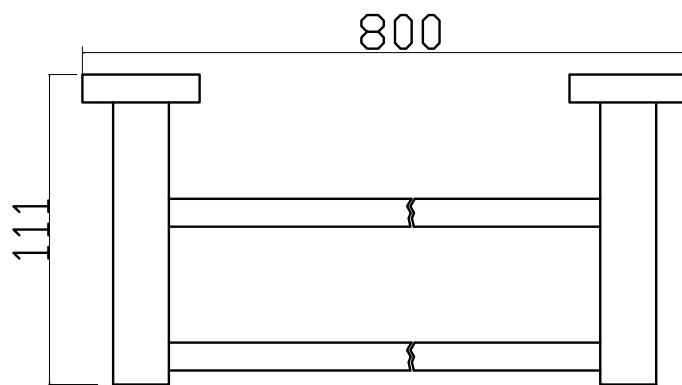

AZZURRA

BATHROOM FURNITURE

17 SERIES DOUBLE TOWEL RAILS 600mm & 800mm

Model No: 17412 (600) & 17412-1 (800)

Finish: Polished Chrome on Brass

Wall Fixing: 2 Point - dual fix

Weight: 0.85 Kg(600) 1.2Kg (800)

Warranty: Refer to Website