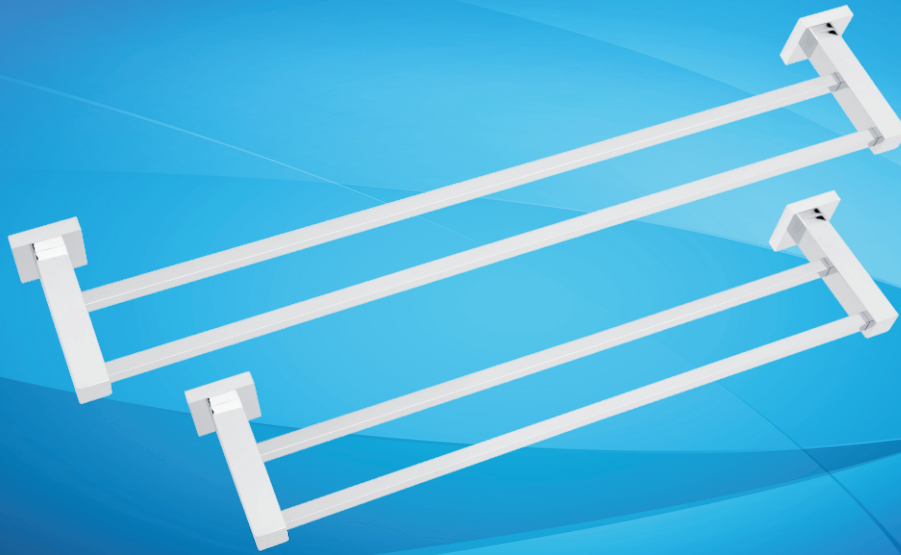

AZZURRA

BATHROOM FURNITURE

17 SERIES DOUBLE TOWEL RAILS 600mm & 800mm

Model No: 17412 (600) & 17412-1 (800)

Finish: Polished Chrome on Brass

Wall Fixing: 2 Point - dual fix

Weight: 0.85 Kg(600) 1.2Kg (800)

Warranty: Refer to Website