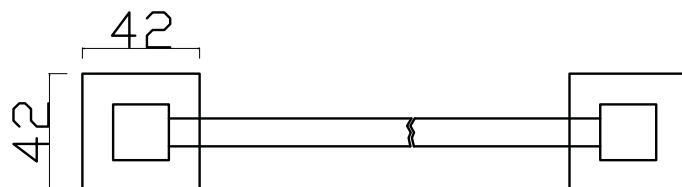

AZZURRA

BATHROOM FURNITURE

17 SERIES DOUBLE TOWEL RAILS 600mm & 800mm

Model No: 17412 (600) & 17412-1 (800)

Finish: Polished Chrome on Brass

Wall Fixing: 2 Point - dual fix

Weight: 0.85 Kg(600) 1.2Kg (800)

Warranty: Refer to Website