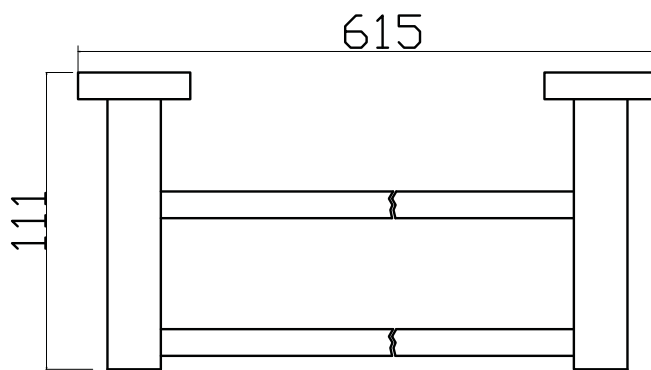

AZZURRA

BATHROOM FURNITURE

17 SERIES DOUBLE TOWEL RAILS 600mm & 800mm

Model No: 17412 (600) & 17412-1 (800)

Finish: Polished Chrome on Brass

Wall Fixing: 2 Point - dual fix

Weight: 0.85 Kg(600) 1.2Kg (800)

Warranty: Refer to Website