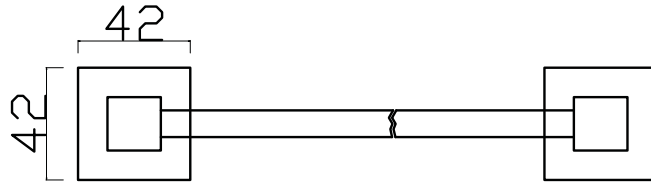

AZZURRA

BATHROOM FURNITURE

17 SERIES DOUBLE TOWEL RAILS 600mm & 800mm

Model No: 17412 (600) & 17412-1 (800)

Finish: Polished Chrome on Brass

Wall Fixing: 2 Point - dual fix

Weight: 0.85 Kg(600) 1.2Kg (800)

Warranty: Refer to Website