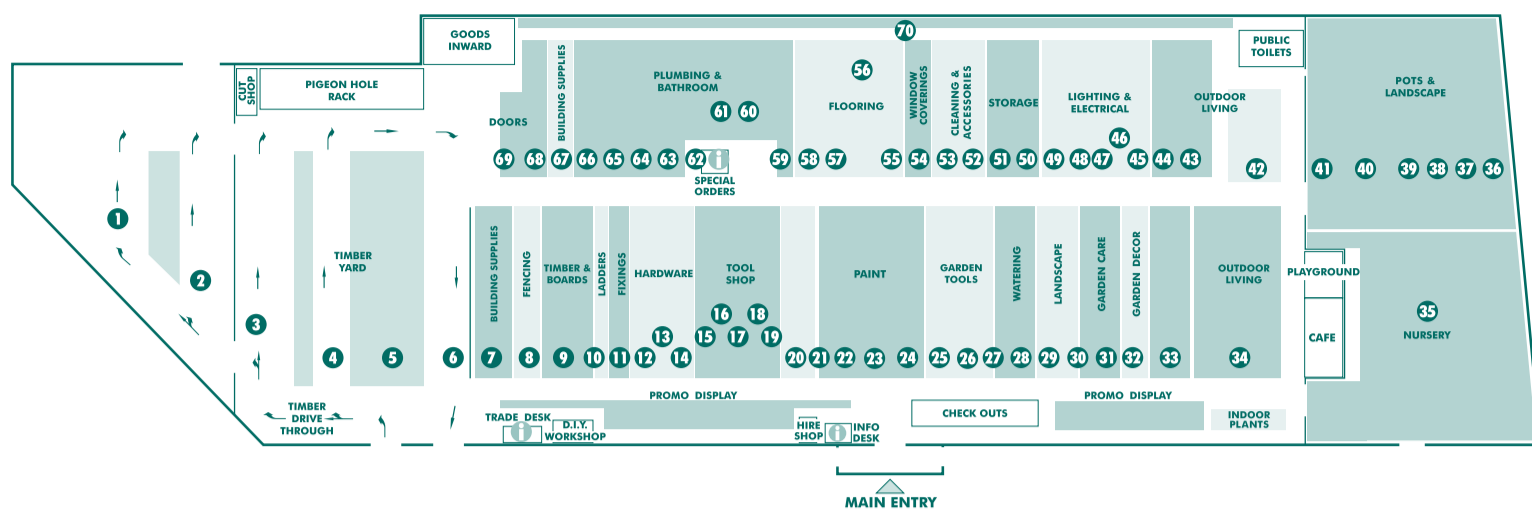

PRODUCT	AISLE	PRODUCT	AISLE	PRODUCT	AISLE	PRODUCT	AISLE
A		E		M		T	
Adhesives	20	Electrical Accessories	49	Manure	37	Table : Folding	33
Air Conditioners	Front Wall	Electrical Timer	49	Masking Tape	20	Tap Fittings	65
Air Tools	18	Exhaust Fans	49	Mirrors	63	Tape Measures	16
Alum. Mouldings	8	Extension Leads	49	Mops	53	Tapes	20
Antennas	49			Mulch	Landscape	Tapware	62
Garden Arches	41	F		Mulchers	25	Tarps	29
Artificial Turf	29	Fasteners	11	N		Telephone Accessories	49
Aviaries	1	Fence Extensions	8	Nail Guns	19	Tie Downs	12
B		Fence Wire	Landscape	Nails	12	Tiles & Accessories	57+58
Bamboo Screens	29	Fencing	8	Numerals	30	Tiles Adhesives	58
Bamboo Stakes	41	Fertilisers	31	Nuts & Bolts	11	Timber Flooring	55
Bath Mats	58	Fillers	20	O		Timber Joiners	11
Bath Tubs	Back Wall - 63	Fire Safety	13	Outdoor Furniture	43 & 44	Timber Mouldings	9
Bathroom Accessories	64	Flashing	7	P		Timber Oils	24
Bathroom Basins & Cabinets	62	Floor Rugs & underlay	55	Packaging Materials	51	Toilet Brushes	53
Bathroom Fan/Heaters	Back Wall-48	Flooring	56	Pad bolts	12	Toilet Seats	63
Bathroom Vanities	62	Flooring Adhesives	58	Padlocks	12	Toilet Suites	63
Batteries	Front Tool shop	Flyscreen & Accessories	13	Paint - Effect Paint	22	Torches	49
BBQs	42	Furniture Cover	33	Paint - Exterior	22	Towel Rails	64
BBQs & Accessories	42	Furniture Polish	53	Paint - Exterior woodcare	24	Trellis - Expanding	Landscape
Bins - Indoor	52	Furniture protectors	14	Paint - Interior	22	Trellis - Plastic	41
Bins- Outdoor	52	G		Paint - Interior woodcare	24	TV Brackets	49
Bird Netting	29	Garage door openers	13	Paint Brushes & rollers	21	U	
Bistro Blinds	54	Garage Doors	13	Paint Tools	20	Umbrellas/Bases	34
Blinds and Accessories	54	Garage Storage	50	Pavers	36	V	
Blower Vacs	25	Garden Edging - Plastic	29	Pebbles	41	Vacuums	53
Boots	26	Garden Edging - Timber etc.	29	Pesticide	30+31	Velcro	13
Brooms & buckets	53	Garden Fencing and Screens	29	Pet Doors	13	Vents (wall,ceiling,roof)	End Aisle 67
Bubble wrap	52	Garden Gloves	26	Pickets	41	Vices	16
Bug Zappers	42	Garden Hose & Accessories	28	Plaster Acc/ Trims	7	Vinyl Tiles	56
Builders Plastic	7	Garden Sheds/Access	40	Plasterboard	6	W	
C		Garden Sprayers	30	Plumbing Fittings	65	Wallpaper & Borders	20
Cabinet Hardware	14	Garden Stakes	41	Plumbing Supplies & Tools	65	Wardrobe Organisers	51
Canopies	67	Garden timers	27	Poly Carbonate Sheeting	67	Wardrobe Systems	51
Carpet	Backwall 55+56	Garden Tools	26	Poly Tubing	27	Washers- Nuts & Bolts	11
Castors	13	Gas Cylinders/Access	42	Ponds & Pond Pumps	Frontwall Leisure	Washers- Plumbing	65
Cavity Units	67	Gates	8	Pool Chemicals	33	Water Drums	33
Ceiling Fans	Backwall Electrical	Gazebos	34	Pool Fencing	8	Water Filtration	59
Cement	Front Wall	Globes	46	Post Supports	8	Watering Cans	28
Chain/Rope	12	Grab Rails	64	Pots - Glazed	35	Waterproofing Accessories	7
Chainsaws	25	Greenhouses	41	Pots - Plastic	32	Weather Seal	13
Chair Tips	13	Grout	58	Pots - Terracotta	36	Weed Killers	30
Chairs	33	Gutter guard	41	Potting Mix	37	Weed Mat	29
Child Safety	13	Guttering/Downpipes	66	Power boards	49	Welders	19
Chisels / Files	15	H		Power Tools & Accessories	15-19	Wheelbarrows	27
Chlorine	33	Hammers	15	Pressure Pipe	66	Wheels	13
Circular Saw Blades	19	Hammocks	33	Pressure Washers	Toolshop	Windows	68
Citronella Lights & Oils	42	Hand Trolleys	26	PVC Fittings	65	Wire	12
Clamps	16	Hanging Baskets & Hooks	32	R		Wire Brushes	20
Cleaning Solutions	53	Heaters	Electrical	Rakes	26	Wire Mesh	Landscape
Clothes Airers	52	Herbicides	31	Rangehoods	61	Work Benches	Tool shop
Clothes Lines	Backwall - 52	Hinges	14	Rivets	11	Worm Farms	26
Compost Bins	26	Home Automation	13	Roofing	67		
Compound Saws	Tool shop	Hooks	12	Rope	12		
Concrete & Mortar	7	Hose Fittings	28	Routers	16		
Conduit	End Aisle - 47	Hose Reels	28	Router Accessories	18		
Coolers/Eskey	34	Hot Water Units	66	Rugs	56		
Copper Tubing	65	I		S			
Craft Paint & Products	20	Insecticides & Insect control	30	Safes	13		
Crow Bars	15	Insulation Batts	Backwall + 7	Sand Landscape + Timber drive through			
Cubby Houses	Landscape	Ironing Boards	52	Sanding Sheets	20		
Curtain Fittings	54	Irrigation	27	Sandpaper	20		
Curtains	54	J		Saws	15		
D		Jerry Cans	25	Scales	64		
Decking	4	K		Secateurs	26		
Decking Stains	24	Kids Play Equipments	39				
Dog Kennels	39	Kitchen Appliances	60+61				
Door Chimes	13	Kitchen Cabinets	62				
Door Frames/Jambs	67	Kitchen Display	69				
Door Handles/Knobs	14	Kitchen Sinks	59