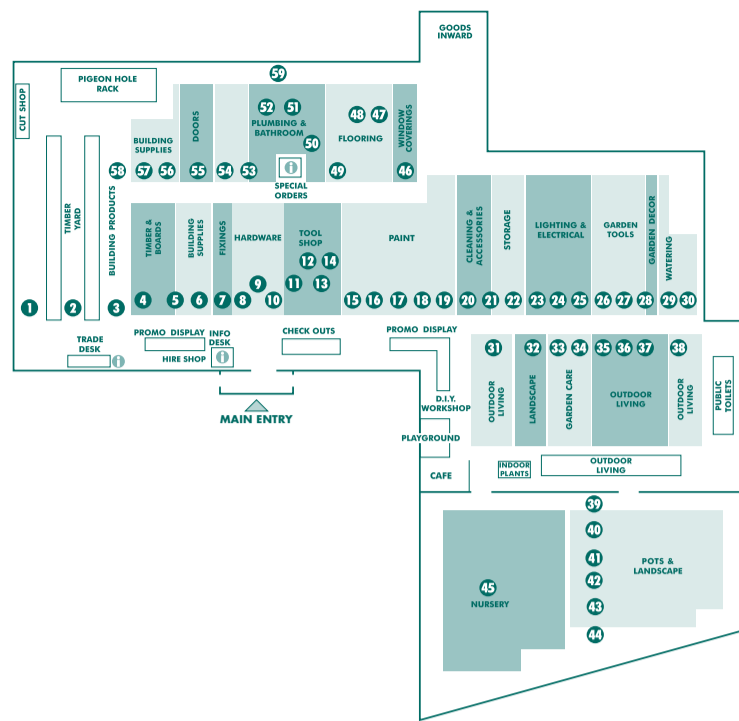

PRODUCT	AISLE	PRODUCT	AISLE	PRODUCT	AISLE	PRODUCT	AISLE
A		Exterior Awnings	43	M		Shelving brackets	22
Adhesives	15	Exterior Lighting	25	Manure	39	Shovels, spades, forks	27
Adhesives - Flooring	46	Exterior Paint	18	Masking Tape	15	Shower Bases	48
Air Compressors	11	External Hooks	8	Mats - door	46	Shower Curtains	50
Air Tools	11			Metal Fencing	54	Shower Heads	47
Antennas	23	F		Metal Guttering & acc	51	Shower Screens	48
Anti-Bird Netting	31	Fasteners	7	Mirrors	48	Shower Stalls	48
Arches	36	Fence Finish	18	Mops	20	Shredders	26
Aviaries	36	Fertilisers	32	Mouldings	4	Silicone	15
		Fillers	15	Mowers & accessories	26	Skylights	53
B		Flashing	5	Mulch	39	Sleepers	2
Bamboo Stakes	36	Floor Rugs	44	Mulchers	26	Sliding Door Tracks	8
Bath displays	49	Floor Underlay	44	Multi-Store	22	Solder	11
Bath Tubs	49	Fluorescent globes	23			Spades	27
Bathroom Accessories	50	Flyscreen Accessories	8	N		Spirits/Turps	15
Bathroom Basins	55	Folding Doors	52	Nailer Guns	Trade Desk	Spray Paints	18
Bathroom Cabinets	48	Forks	27	Nails/Screws	7	Sprinklers	29
Bathroom Vanities	48	Fountains/Ponds	Promo Area	Numerals	28	Steel	53
Batteries	11	Furniture Polish	20	Nuts & Bolts	7	Steel Furniture	33 & 34
BBQs	34					Storage	21
BBQs and accessories	35	G		O		Storage Bins	21
Benches outdoor	34	Galvanised Fittings	51	Outdoor Chairs	33	Storage Boxes	21
Bird Netting	31	Galvanised Shelving	22	Outdoor Furniture	33	Storage Crates	21
Bistro Blinds	43	Garbage Bins	20	Outdoor Lounges	33	Storage Hooks	22
Blinds and Accessories	43	Garden Carts	28	Outdoor Nursery	42	Sub-Soil Drainage Pipe	29
Blower Vacs	26	Garden Hoses	29	Outdoor Settings	34	Support Posts	6
Bolts	7	Garden hoses accessories/fittings	29	Outdoor Swings	34		
Brass Tap Fittings	51	Garden Irrigation	29	Outdoor Tables & Chairs	33	T	
Brooms	20	Garden Lighting	25			Tables	33
Buckets	20	Garden Sheds/Access	36	P		Tap Fittings	51
Bug Zappers	35	Garden Sieves	27	Padbolts	9	Tape Measures	13
Bulbs	23	Garden Sprayers	31	Padlocks	9	Tapes	15
		Garden Stakes	36	Paint	17	Tapware	47
C		Garden Tools	27	Paint Brushes	16	Television Accessories	23
Cabinet Fixings	10	Gas Cylinders/Access	35	Paint Fillers	15	Tile Adhesive	46
Carpet Runners	45	Gate Hooks/Fittings	9	Paint Rollers	16	Tile Cutters	46
Carpeting	44	Gates	5	Paint Scrapers	15	Tiles - Ceramic	45
Car Care	20	Gazebos	33	Paint Shop	16	Tiles - Vinyl	45
Castors	9	Globes	23	Paint Tools	15	Tiles accessories	46
Cavity Units	55	Gloves	26	Pantries	55	Timber	2
Cement	1	Grout	46	Paving Paint	19	Timber Finishes	19
Cement products	6	Gum Boots	26	Pebbles	36	Timber fixing accessories	7
Ceramic Pots	41	Guttering/Downpipes - Galvanised	51	Pesticide	31	Timber Flooring	1
Ceramic tile adhesives	46	Guttering/Downpipes - PVC	51	Pet doors	8	Timber Furniture	34
Ceramic Tiles	45			Pickets	5	Timber Oils	19
Chain Wire	8	H		Pine Shelving	22	Timber Sheets	4
Chain/Rope	8	Hand Tools	14	Pineboards	4	Timers	23
Chair Tips	9	Hand Trolleys	28	Plant Food	32	Toilet Brushes	50
Circular Saw Blades	11	Hanging Baskets & Hooks	30	Plant Pots	30	Toilet Seats	47
Citronella lights and oils	35	Hardwood	Timber Yard	Plants	42	Toilet Suites	47
Clamps	14	High Gloss Enamels	19	Plastic Mesh	31	Torches	23
Cleaning Solutions	20	Hinges	10	Plastic Sheeting	5	Towel Rails	55
Clothes Airers	21	Home Automation	23	Plumbing adaptors	51	Trellis - expanding	36
Clothes Lines	21	Hooks	8	Plumbing Fittings	51	Trellis - plastic	31
Colour Cards	17	Hose & Hose fittings	29	Plumbing Supplies	51	Trolleys	28
Compost Bins	27	Hose Reels & Hangers	29	Plumbing Tools	50	Turps	15
Compound Saws	12 & 13	Hot Water Units	55	Poly Carbonate Sheeting	53		
Concrete & Mortar	1			Poly Tubing	29	U	
Concrete Pavers	40 & 41	I		Post Supports	6	Umbrellas/Bases	33
Conduit	23	Insecticides	31	Pots - glazed	41		
Coolers/Esky	35	Insinkerators/Sinks	49	Pots - terracotta	41	V	
Copper Tubing	51	Insulation Batts	Timber Yard	Potting Mix	37&38	Valves	51
CrowBar	27	Interior Lighting	24	Power tool accessories	11	Vanity Units	48
Cupboard handles	10	Interior Paint	17	Power Tools	11, 12, 13, 14	Velcro	8
Curtain Fittings	43	Ironing Boards	21	Power Washers	14	Venetian Blinds	43
Curtain Rods/Tracks	43	Irrigation	29	PVC drainage	51	Vents (wall, ceiling, roof)	53
				PVC fittings	51	Vices	14
D		J		PVC Junctions	51	Vinyl	46
Decking	1	Jerry Cans	26			Vinyl Tiles	45
Decking Stains	19			R			
Degreasers	11	K		Racking Accessories	27	W	
Dog Kennels	36	Kitchen Cabinets	55	Rakes	27	W/C Connectors	50