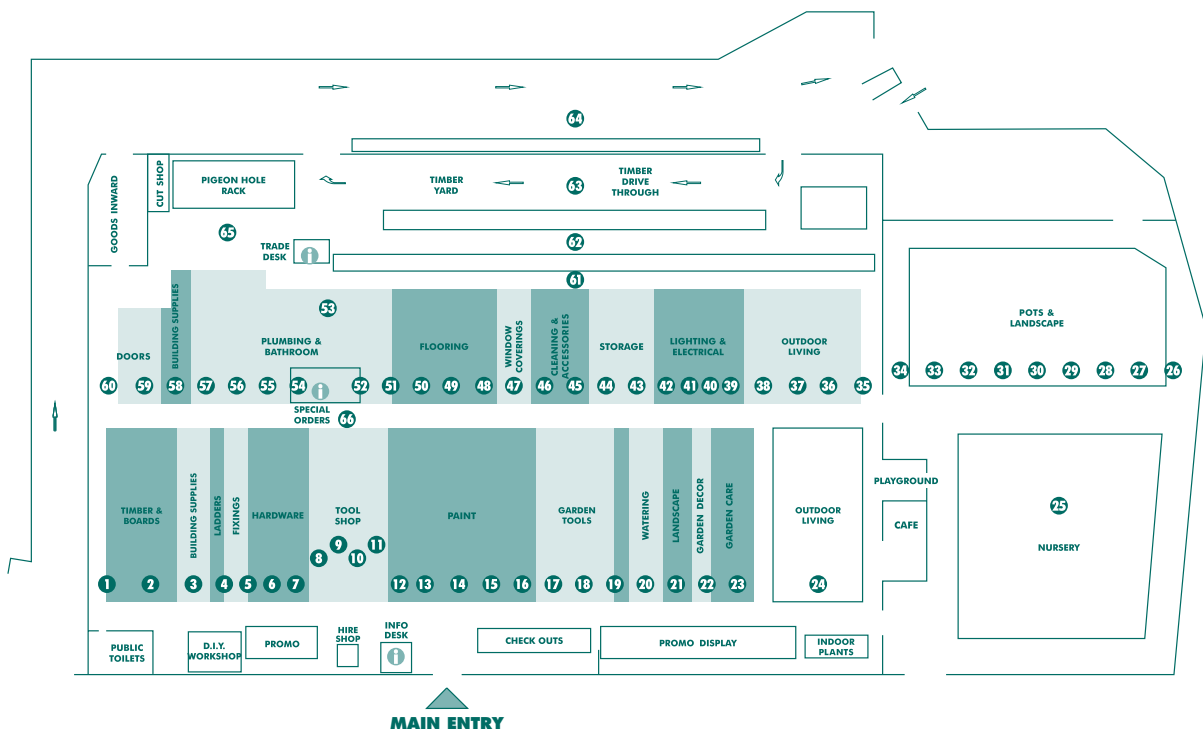

MAIN ENTRY