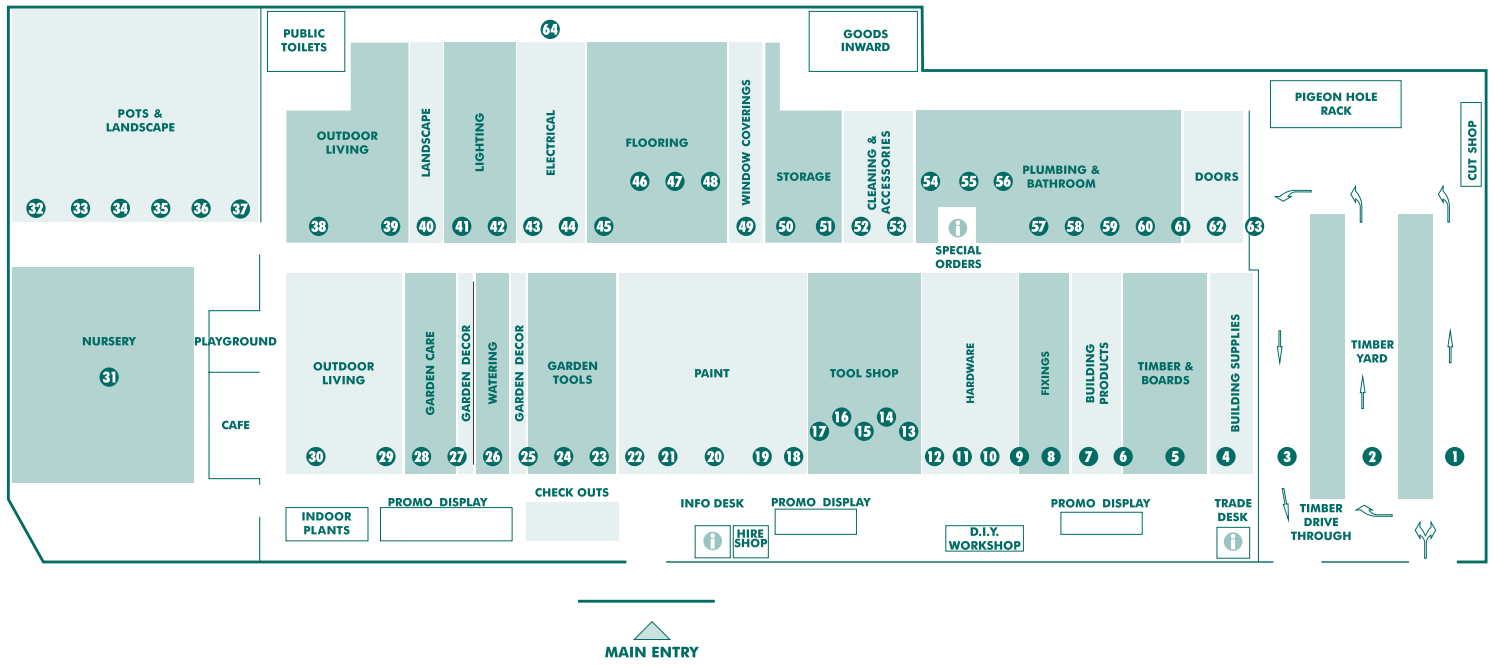

MAIN ENTRY