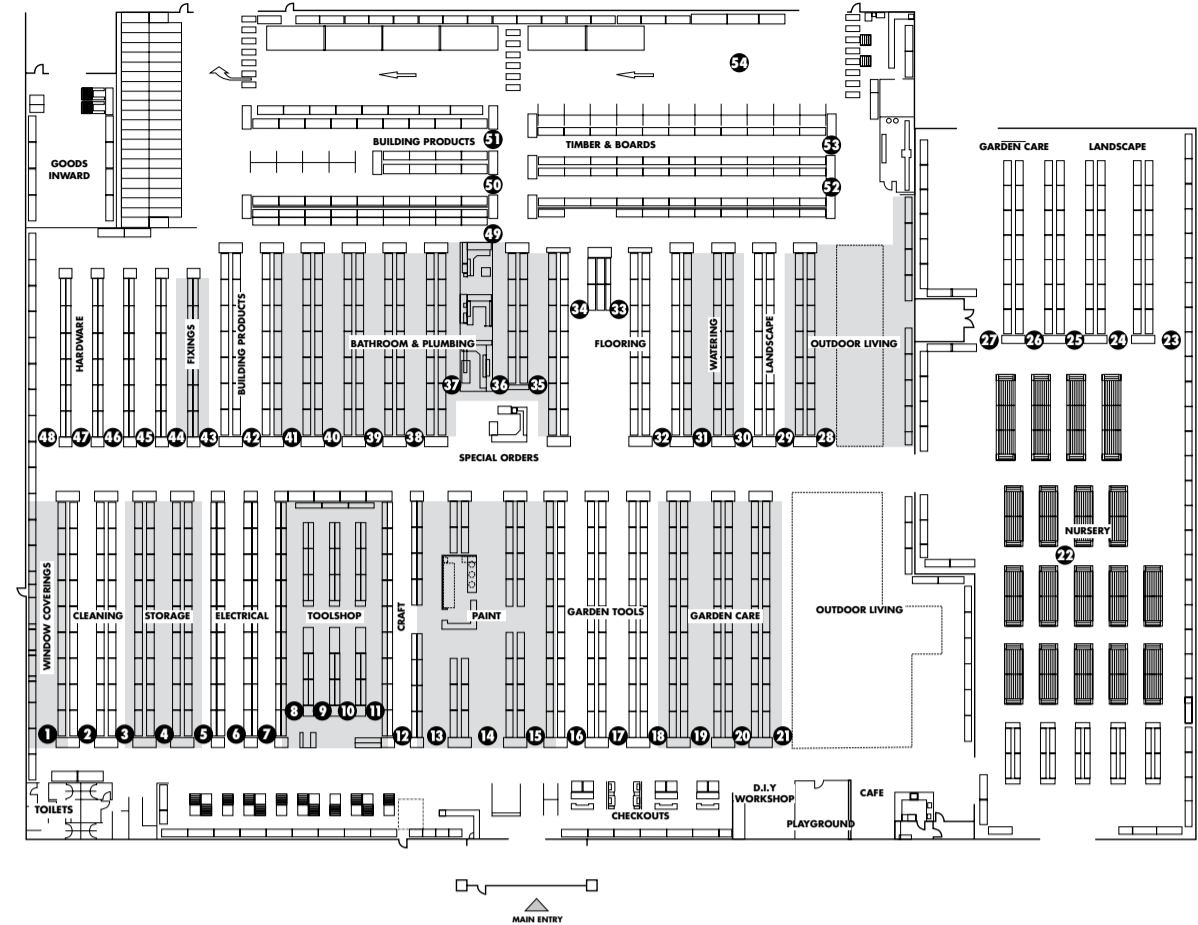

STORE MAP

GERALDTON

Inside is a handy map and list of other services available for your convenience

BUNNINGS
warehouse

NOBODY BEATS OUR PRICES

Our price checkers guarantee that we bring you the lowest prices possible everyday and that's a promise. However, if you happen to find a cheaper price on a stocked item, even if it's on sale, we will not only match it, but beat it by 10% for bringing it to our attention. *Excludes liquidations and trade quotations

GERALDTON

Ph (08) 9965 9600

LOWEST PRICES

STORE DIRECTORY