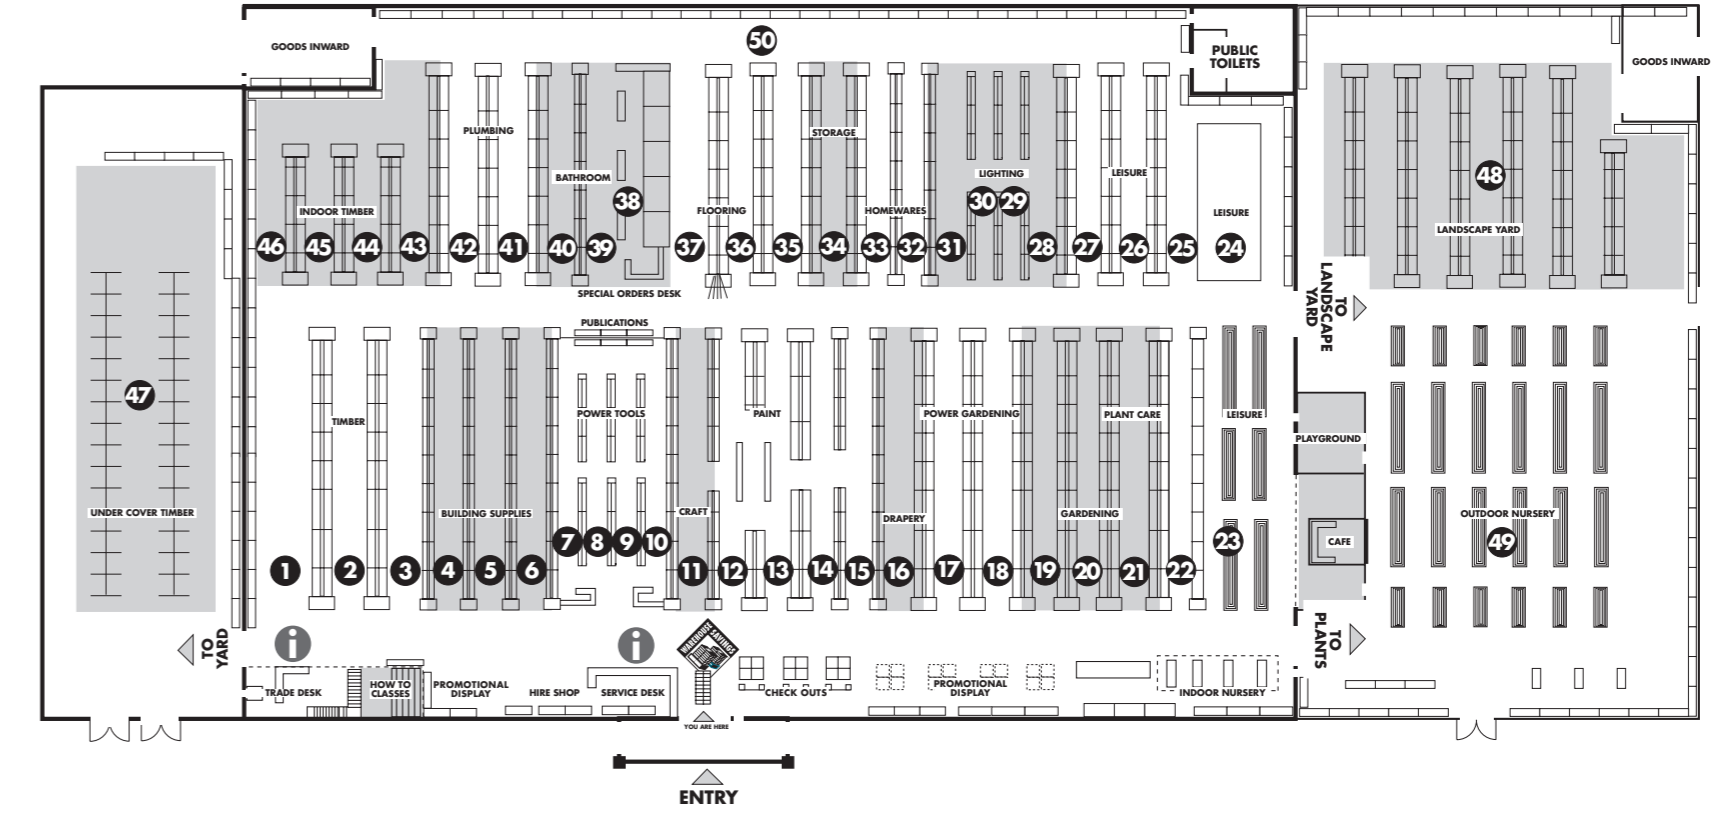

EXPERT ADVICE
Our trained, knowledgeable and friendly team members are here to serve you. We know how important it is for you to have the right information about products for your project.

HARDWARE CAFE
Cakes, muffins, slices, cold drinks, cookies, pies, pasties, sausage rolls, sandwiches, focaccias, rolls, paninis, cappuccino & espresso coffees

D.I.Y. WORKSHOPS
We run free D.I.Y. Classes on assorted popular projects. See the sign at the front of the store so you know what's coming up and when.

OPEN 7 DAYS
We open seven days a week to ensure we can serve you when you want. Also we open early and trade late, see the front of the store for our trading hours.

WAREHOUSE SAVINGS
We buy in bulk and pass on the savings to you in lower everyday prices. We don't have fancy floors or ceilings, but you save because we save.

KIDS PLAYGROUND
We have a playground inside so that your children can safely enjoy themselves while you enjoy the shopping.

NOBODY BEATS OUR PRICES

Our price checkers guarantee that we bring you the lowest prices possible everyday and that's a promise. However, if you happen to find a lower price on a stocked item, we will not only match it, but beat it by 10% for bringing it to our attention.
*Excludes liquidations and trade quotations

CARSELDINE

Ph: (07) 3017 0200

STORE MAP

CARSELDINE

Inside is a handy map and list of other services available for your convenience

INFORMATION
ONE PER MAP STAND