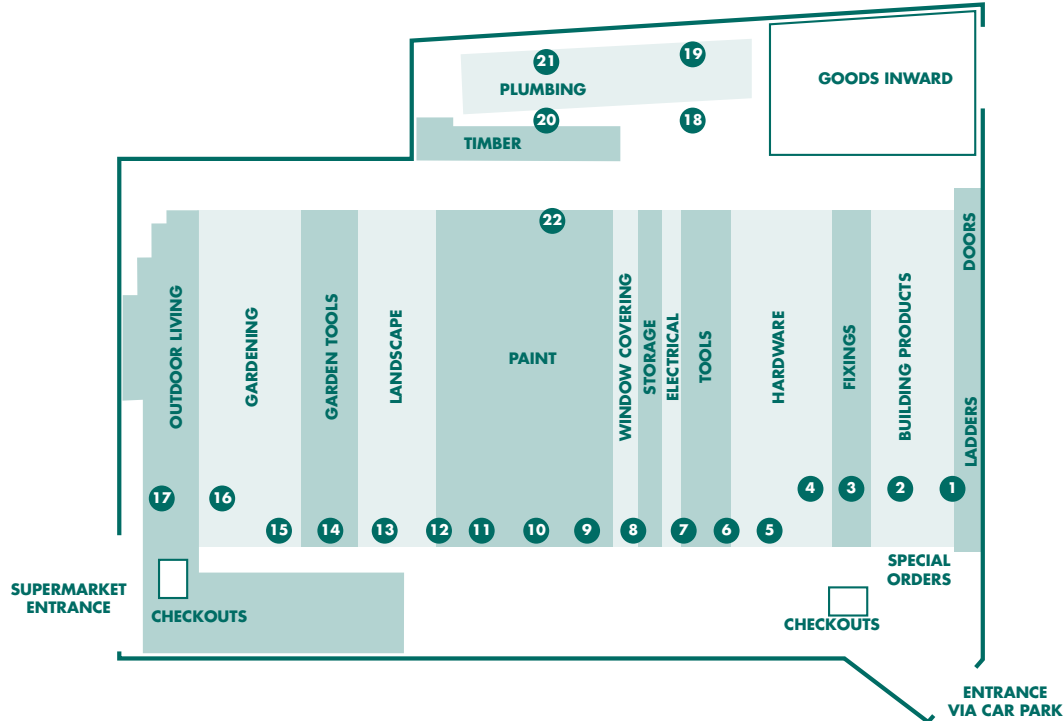

PRODUCT	AISLE	PRODUCT	AISLE	PRODUCT	AISLE	PRODUCT	AISLE
A		E		Levels	6	Sheds & Accessories	13
Adhesives	9	Electrical Accessories	7	Lighting Garden/Solar	7	Shelving	8
Air Tools	7	Electrical Timer	7	Lighting Sensor	7	Shelving Brackets	8
Alum. Furniture	17	Exhaust Fans	7	Line Trimmers	14	Shoe Racks	8
Arches	13	Extension Leads	7	Locks- Door & Window	4	Shovels, Spades, Forks	14
Artificial Turf	11			Loppers	14	shower base	21
B		F		Lubricants	7	Shower Curtains	21
Bamboo Screens	13	Fasteners	3	M		Shower Heads	21
Bamboo Stakes	13	Fence Extensions	1	Masking Tape	9	Shower Screens	21
Bathroom Accessories	21	Fencing	1	Mirrors	21	Silicone	9
Bathroom Basins & Cabinets	21	Fertilisers	15	Mops	11	Sink Plugs	18
Bathroom Fan/Heaters	7	Fillers	9	Mulchers	14	Smoke Alarms	5
Bathroom Vanities	19	Fire Safety	5	N		Socket Sets/Spanners/Screwdrivers/Pliers	6
Batteries	7	Flashing	2	Nail Guns	7	Spirits/Turps	10
BBQs	17	Flooring Adhesives	8	Nails	3	Spray Paints	11
BBQs & Accessories	17	Flyscreen & Accessories	6	Numerals	13	Sprinklers	16
Bins - Indoor	11	Furniture Cover	17	Nuts & Bolts	3	Steel	1
Bins- Outdoor	11	Furniture Polish	11	O		Storage Boxes	8
Bird Netting	11	Furniture protectors	4	Outdoor Furniture	17	Switches & Sockets	7
Bistro Blinds	8	G		P		T	
Blinds and Accessories	8	Garage door openers	6	Pad bolts	5	Table : Folding	17
Blower Vacs	14	Garage Storage	8	Padlocks	5	Tap Fittings	16
Boots	13	Garden Edging - Plastic	13	Paint - Effect Paint	10	Tape Measures	6
Brooms & buckets	11	Garden Edging - Timber etc.	13	Paint - Exterior	10	Tapes	9
Bug Zappers	17	Garden Fencing and Screens	13	Paint - Exterior woodcare	11	Tapware	18
Builders Plastic	2	Garden Gloves	14	Paint - Interior	10	Tarps	13
C		Garden Hose & Accessories	16	Paint - Interior woodcare	11	Tie Downs	6
Cabinet Hardware	4	Garden Sheds/Access	13	Paint Brushes & rollers	9	Tiles & Accessories	9
Castors	6	Garden Sprayers	15	Paint Tools	9	Tiles Adhesives	9
Cement	2	Garden Stakes	13	Pebbles	12	Timbers Joiners/Connectors	3
Chain/Rope	5	Garden Stakes	13	Pesticide	15	Timber Mouldings	20
Chainsaws	14	Garden timers	16	Pet Doors	6	Timber Oils	11
Chair Tips	4	Garden Tools	14	Plaster Acc/ Trims	2	Toilet Brushes	11
Chairs	17	Globes	7	Plastic Trellis	13	Toilet Seats	21
Child Safety	5	Grab Rails	21	Plumbing Fittings	20	Toilet Suites	21
Chisels / Files	6	Grout	8	Plumbing Supplies	21	Torches	7
Chlorine	16	Gutter guard	12	Pressure Pipe	18	Towel Rails	21
Circular Saw Blades	7	Green Houses	13	Pressure Washers	6	Trellis - Expanding	13
Citronella Lights & Oils	17	Guttering/Downpipes	18	PVC Fittings	18	Trellis - Plastic	13
Clamps	6	H		R		V	
Cleaning Solutions	11	Hammers	6	Rakes	14	Vents (wall,ceiling,roof)	1
Clothes Airers	11	Hand Trolleys	13	Rivets	3	W	
Clothes Lines	11	Hanging Baskets & Hooks	12	Rope	6	Wardrobe Organisers	8
Compound Saws	7	Herbicides	15	Roofing	2	Wardrobe Systems	8
Concrete & Mortar	2	Hinges	4	Routers & Router Accessories	5	Washers- Nuts & Bolts	3
Copper Tubing	18	Home Automation	6	S		Washers- Plumbing	18
Crow Bars	14	Hooks	5	Safes	5	Water Drums	16
Curtain Fittings	8	Hose Fittings	16	Sanding Sheets	9	Water Filtration	19
D		Hose Reels	16	Sandpaper	9	Watering Cans	16
Decking	20	I		Saws	7	Waterproofing Accessories	9
Decking Stains	11	Insecticides & Insect control	15	Scales	21	Weather Seal	6
Door Chimes	5	Ironing Boards	11	Screws	3	Weed Killers	15
Door Frames/Jambs	1	Irrigation	16	Sealers	2	Weed Mat	12
Door Handles/Knobs	4	J		Secateurs	14	Wheelbarrows	15
Door Mats	8	Jerry Cans	16	Security Alarms	5	Wheels	15
Door Stops	5	K		Seeds	15	Windows	2
Door Tracks	5	Kids Play Equipments	13	Shade Cloth	12	Wire	12
Doors	1	Kitchen Sinks	19	L		Wire Brushes	9
Doors : Security Doors	1	Kitchen Tidies	11	Lattice	13	Wire Mesh	12
Doors External	1	L		Ladders	1		
Doors Internal	1	Lawn Mowers & Accessories	14	Laundry Baskets/Hampers	11		
Doors: Screen Doors	1	Lawn Seed	15	Laundry Cabinets & Tubs	21		
Down Pipe	20	Lawn Starters	15				
Drainage	18	Letterboxes	13				
Drills & Drill Bits	7						
Drop sheets	9