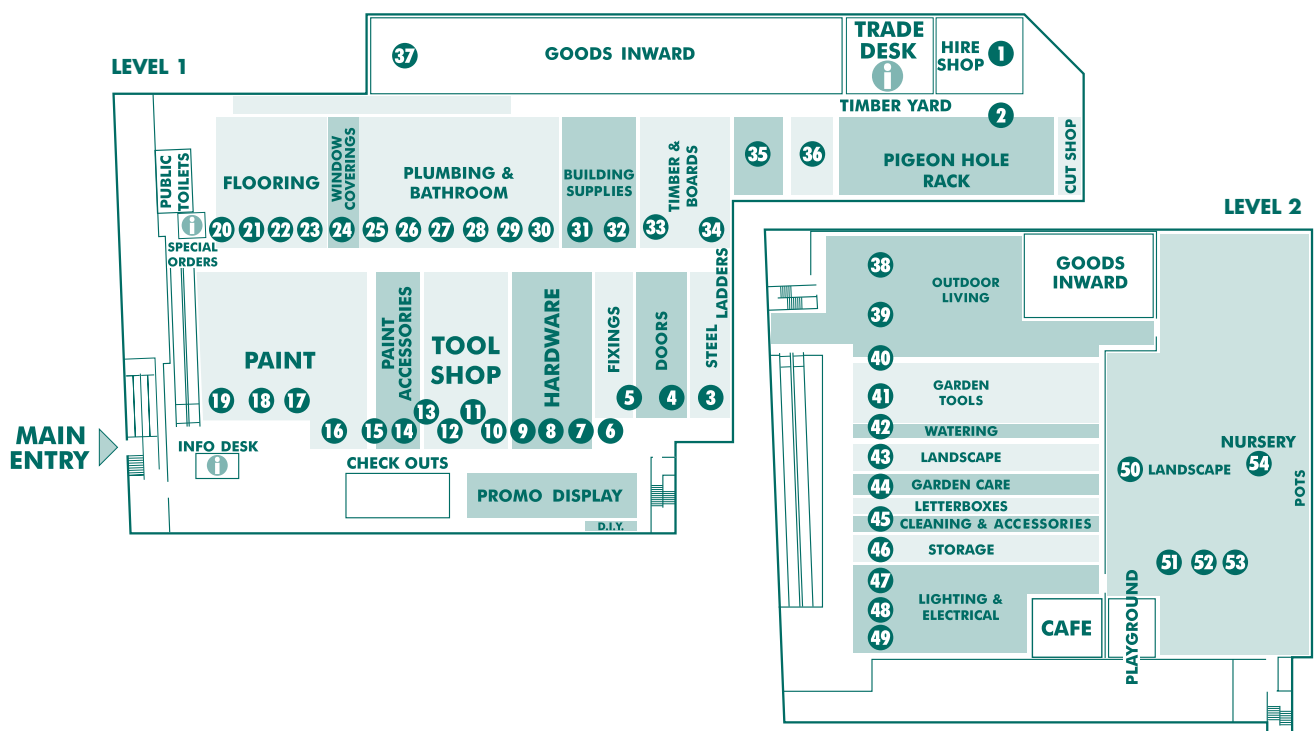

*Excludes liquidations and trade quotations.

**BUNNINGS
warehouse**

**LOWEST PRICES
ARE JUST THE
BEGINNING . . .**

BALGOWLAH

PRODUCT	AISLE	PRODUCT	AISLE	PRODUCT	AISLE	PRODUCT	AISLE
A		E		Levels	11	Seeds	44
Adhesives	19	Electrical Accessories	43	Lighting Garden / Solar	48	Shade Cloth	43
Air Tools	13	Electrical Timer	43	Lighting Interior	47	Shade Sails	43
Alum. Mouldings	3	Exhaust Fans	49	Lighting Sensor	48	Sheds & Accessories	50
Antennas	47	Extension Leads	43	Line Trimmers	41	Shelving	46
Arches	50			Locks- Door & Window	9	Shelving Brackets	46
Artificial Turf	43	F		Loppers	42	Shoe Racks	46
Aviaries	51	Fasteners	6	Lubricants	10	Shovels, Spades, Forks	40
B		Fence Extensions	3	M		Shower bases	24
Bamboo Screens	43	Fencing	3	Manure	53	Shower Curtains	28
Bamboo Stakes	50	Fertilisers	44	Mats	20	Shower Heads	28
Bath Mats	28	Fillers	19	MDF	33	Shower Screens	24
Bath Tubs	24	Fire Safety	7	Masking Tape	17	Silicone	19
Bathroom Accessories	28	Flashing	31	Mirrors	24	Sink Plugs	27
Bathroom Basins & Cabinets	28	Floating Flooring	22	Mops	45	Skylights	31
Bathroom Fan / Heaters	49	Floor Leveler	35	Mortar	35	Sleepers	Timber Yard
Bathroom Vanities	24	Floor Rugs & underlay	21	Mulch	53	Smoke Alarms	7
Batteries	13	Flooring	21	Mulchers	41	Socket Sets/Spanners/Screwdrivers/Pliers	10
BBQs	38	Flooring Adhesives	20	N		Spirits/Turps	18
BBQs & Accessories	38	Flyscreen & Accessories	8	Nail Guns	1, 13	Spray Paints	15
Bins - Indoor	45	Furniture Cover	38	Nails	5	Sprinklers	42
Bins- Outdoor	43, 45	Furniture Polish	14	Numerals	45	Steel	3
Bird Netting	43	Furniture protectors	8	Nuts & Bolts	6	Storage Boxes	46
Bistro Blinds	23	G		O		Switches & Sockets	47
Blinds and Accessories	23	Garage door openers	7	Outdoor Furniture	39, 40	T	
Blower Vacs	41	Garage Doors	DIY	P		Table : Folding	38
Boots	40	Garage Storage	46	Packaging Materials	46	Tank Pumps	30
Brackets	7	Garden Edging - Plastic	43	Pad bolts	7	Tap Fittings	29
Brooms & buckets	45	Garden Edging - Timber etc.	43	Padlocks	7	Tape Measures	11
Bubble wrap	46	Garden Fencing and Screens	43	Paint - Effect Paint	14-17	Tapes	18
Bug Zappers	38	Garden Gloves	40	Paint - Exterior	15	Tapware	24
Builders Plastic	31	Garden Hose & Accessories	43	Paint - Exterior woodcare	14-15	Tarps	44
C		Garden Sheds/Access	50	Paint - Interior	16	Telephone Accessories	47
Cabinet Hardware	9	Garden Sprayers	45	Paint - Interior woodcare	14	Tie Downs	8
Canopies	31	Garden Stakes	50	Paint Brushes & rollers	18	Tiles & Accessories	21
Carpet	21-22	Garden Stakes	50	Paint Tools	18	Tiles Adhesives	20
Castors	8	Garden timers	42	Pavers	52	Tile Tools	20
Cavity Units	4	Garden Tools	41	Pebbles	52	Timber Flooring	22
Ceiling Fans	49	Gas Cylinders/Access	1	Pesticide	44	Timber Joiners	33
Cement	36	Gates	3, 33	Pet Doors	8	Timber Mouldings	33
Chain/Rope	8	Gazebos	39	Pickets	52, 32-33	Timber Oils	14
Chainsaws	41	Globes	47-48	Plaster Acc/ Trims	32	Toilet Brushes	45
Chair Tips	8	Grab Rails	28	Plasterboard	1	Toilet Seats	27
Chairs	38	Greenhouses	50	Plastic Mesh	51	Toilet Suites	27
Child Safety	7	Grout	20	Plumbing Fittings	29	Torches	47
Chisels / Files	10	Gutter guard	43	Plumbing Supplies & Tools	26-30	Towel Rails	28
Chlorine	39	Guttering/Downpipes	29	Poly Carbonate Sheeting	31	Trellis - Expanding	43
Circular Saw Blades	13	Glass Brick and Cork tiles	20	Poly Tubing	42	Trellis - Plastic	43
Citronella Lights & Oils	38	H		Ponds & Pond Pumps	52	Trims	20
Clamps	11	Hammers	11	Pool Chemicals	39	TV Brackets	46
Cleaning Solutions	45	Hammocks	38	Pool Fencing	3	U	
Clothes Airers	44	Hand Trolleys	40	Post Supports	5	Umbrellas/Bases	39
Clothes Lines	44	Hanging Baskets & Hooks	42	Pots - Glazed	54	V	
Compost Bins	40	Heaters	49	Pots - Plastic	44	Vacuums	45
Compound Saws	11	Herbicides	44	Pots - Terracotta	54	Velcro	8
Concrete & Mortar	35-36	Hinges	9	Potting Mix	53	Vents (wall, ceiling, roof)	31-32
Conduit	48	Home Automation		Power boards	47	Vices	11
Coolers/Eskey	39	Hooks	8	Power Tools & Accessories	10-13	Vinyl Tiles	20
Copper Tubing	29	Hose Fittings	43	Protect Matting	20	W	
Craft Paint & Products	19	Hose Reels	43	Pressure Pipe	29	Wallpaper & Borders	19
Crow Bars	11	I		Pressure Washers	29	Wardrobe Organisers	46
Cubby Houses	51	Insecticides & Insect control	44	PVC Fittings	29	Wardrobe Systems	46
Curtain Fittings	23	Insulation Batts	2, 44	R		Washers- Nuts & Bolts	6
Curtains	23	Ironing Boards	46	Rakes	42	Washers- Plumbing	29
D		Irrigation	42	Rangehoods	26	Water Drums	39
Decking	1	J		Rivets	6	Water Filtration	27
Decking Stains	14	Jerry Cans	41	Roofing	31	Watering Cans	42
Dog Kennels	51	K		Rope	8	Waterproofing Accessories	32
Door Chimes	7	Kids Play Equipments	51	Routers & Router Accessories	47	Weather Seal	7
Door Frames/Jams	4	Kitchen Cabinets	26	Rugs	21	Weed Killers	44
Door Handles/Knobs	9	Kitchen Display	26	Runners	21	Wet area Matting	20
Door Mats	20	Kitchen Sinks	27	S		Weed Mat	43
Door Stops	9	Kitchen Tidies	26	Safes	7	Welders	12
Door Tracks	9	Knives	10	Sand	35	Wheelbarrows	40
Doors	4	L		Sanding Sheets	13	Wheels	8
Doors : Security Doors	5	Ladders	34	Sandpaper	18	Windows	4
Doors External	5	Lamps	49	Saws	10	Wire	51
Doors Internal	5	Lattice - Timber	53	Scales	28	Wire Brushes	12
Doors: Screen Doors	3	Laundry Baskets/Hampers	44	Screws	6	Wire Mesh	51
Down Pipe	30	Laundry Cabinets & Tubs	28	Sealers	20	Work Benches	Back of Toolshop
Drainage	30	Lawn Mowers & Accessories	41	Secateurs	41	Worm Farms	40
Drills & Drill Bits	13	Lawn Seed	44	Security Alarms	7		
Drop sheets	18	Lawn Starters	44	Seedlings	53		
		Letterboxes	45				