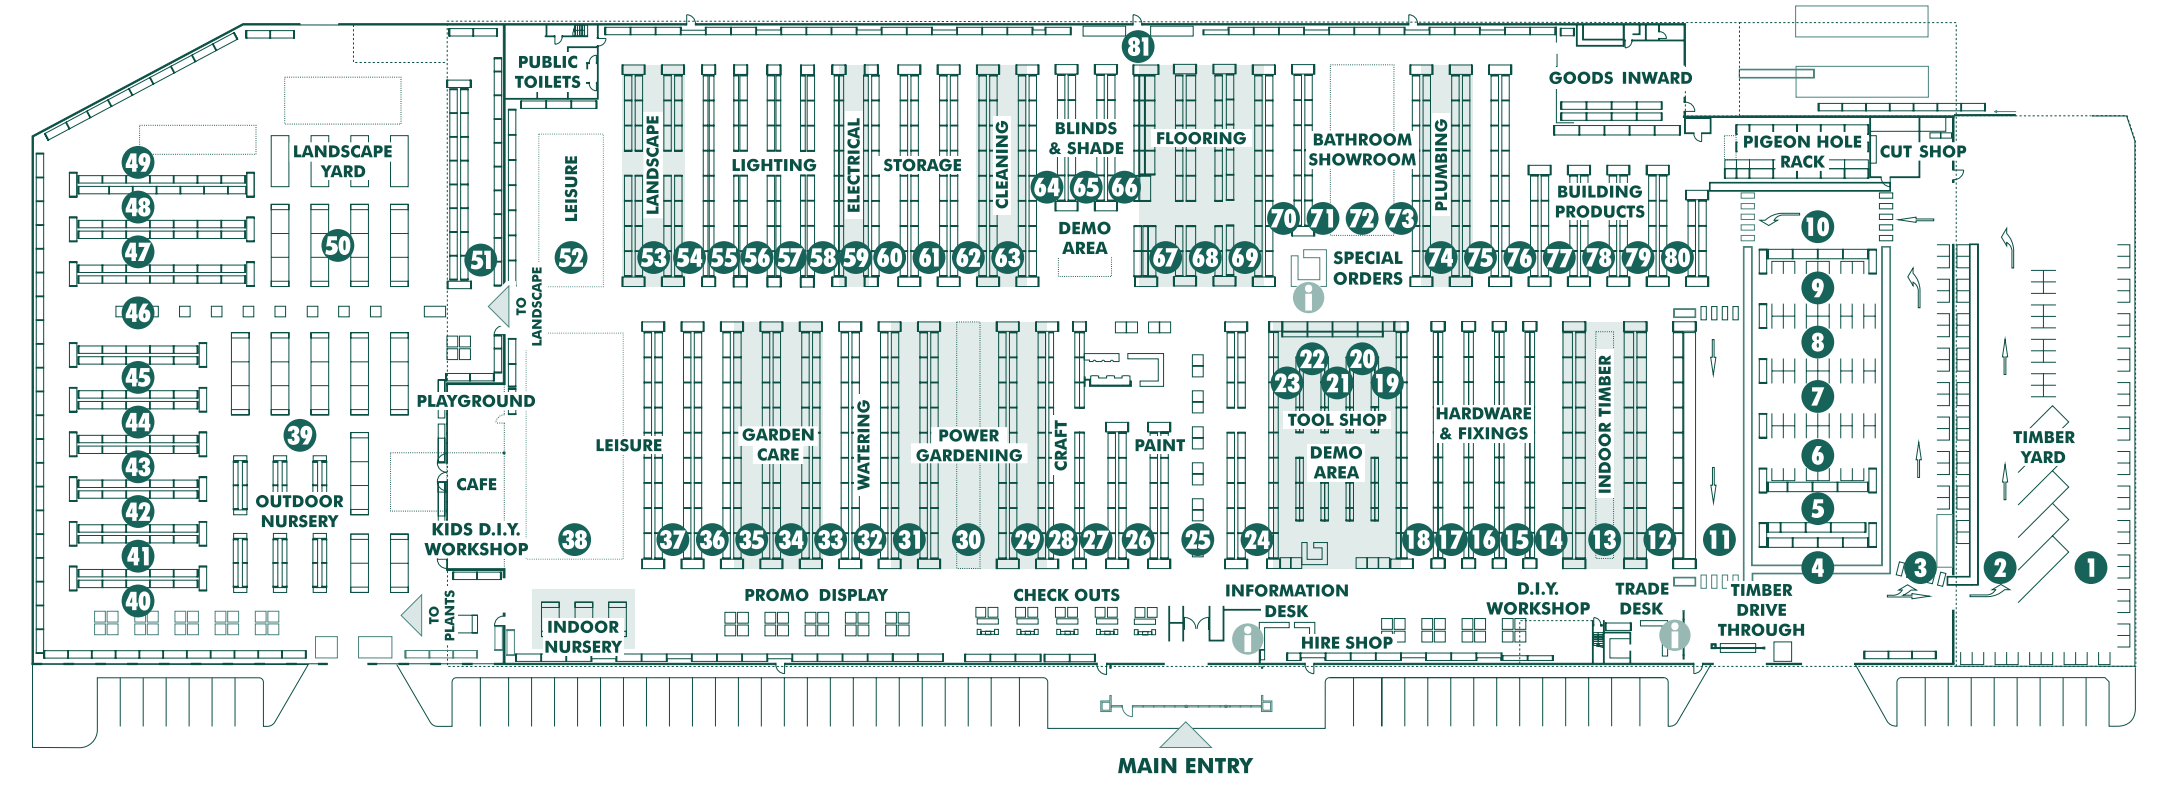

STORE MAP

VERMONT

Inside is a handy map and
list of other services available
for your convenience

BUNNINGS
WAREHOUSE

NOBODY BEATS OUR PRICES

Our price checkers guarantee that we
bring you the lowest prices possible
everyday and that's a promise.
However, if you happen to find a
lower price on a stocked item,
even if it's on sale, we will not only
match it, but beat it by 10% for
bringing it to our attention.

*Excludes liquidations and
trade quotations

VERMONT

Ph: 8805 0800

LOWEST
PRICES

STORE DIRECTORY									
PRODUCT	AISLE	PRODUCT	AISLE	PRODUCT	AISLE	PRODUCT	AISLE	PRODUCT	AISLE
A		Doors	78	Grout	69	Nuts & Bolts	14	Sheds	51
Adhesives	28	Door & Wall trims	13	Gutterguard	54			Shelving	61
AG pipe	80	Door cavities	77	Guttering/Downpipes - Galvanised	80			Shelving brackets	61
Air Compressors	TOOLSHOP	Door Chimes	18	Guttering/Downpipes - PVC	79	O		Shovels	29
Air Conditioners	BACKWALL	Door Frames	77	Gyprock	INDOOR TIMBER	Outdoor Furniture	36 & 37	Showers	70
Air Tools	21	Door Handles / Knobs	17			Outdoor Heating	38	Shower Bases	75
Alarms & Monitors	18	Door stops	18	H		Outdoor Security lights	55	Shower Curtains	75
Antennas	59	Door Tracks	18	Hammers	19			Shower Screens	75
Auto Accessories	58	Door Frames/Jambes	77	Hammocks	37	P		Shredders	30
Axes	29	Dowel	13	Hand Trolleys	31	Padlocks	17 & 18	Silicone	28
		Drills	22	Hanging Baskets	33	Paint Brushes	27 & 28	Skylights	76
B		Ducting	76	Hardwood	TIMBER	Paint Rollers	27	Sleepers	76
Bamboo Screens	52			Heating & Cooling	58	Paint Strippers	28	Smoke Detectors	17
Basins	70	E		Hedge Trimmers & shredders	30	Paint Tools	27	Socket sets	19
Baskets & Hampers	59	Electrical accessories	58	Hinges	17	Pavers	49	Solder	TOOLSHOP
Bathroom Accessories	73	Electrical cable	58	Hooks	58	Paving Paint	24	Spades	29
Bathroom Cabinets	73	Electrical leads	59	Hose & Hose fittings	32	Pebbles	53	Spray Equipment - paint	27
Bath Displays	BACKWALL	Enamel Paint	26	Hot Water Units	76	Pest Control	34	Spray Paint	27
Bathroom Fan / Heaters	58	Eskeys & Coolers	36			Pet doors	15	Sprayers - plant	34
Batteries	TOOLSHOP	Exhaust fans	58	I		Picketts	INDOOR TIMBER	Sprinklers	32
Bathroom Heaters	58	Extension leads	59	Insect Control	38	Picture Hooks	17	Steel	79 & 80
Bathroom Vanities	70	Exterior Awnings	64	Insulation	76	Pine	INDOOR TIMBER	Steel fencing	12
BBQs	37	Exterior Effects	24	Insulation Batts	PIGEON RACKING	Pine Poles	INDOOR TIMBER	Storage Containers	62
BBQ accessories	38	Exterior Lighting	55	Internal feature doors	78	Plant Food	34		
Bistro Blinds	64	Exterior Paint	24	Interior Stairs	24	Plant Hooks	INDOOR NURSERY		
Blinds & Awnings	64 - 66	Exterior Stain	24	Interior Lighting	56	Plants - Indoor	INDOOR NURSERY		
Blower Vaccs	30	External Bi-fold Doors	78	Interior Wall Paint	25	Plants - Outdoor	OUTDOOR NURSERY		
Bolts	14			Ironing Aids	59	Playground Equipment	50		
Borders	28	F		Irrigation	32	Plugs	74		
Brackets	17	Fence Extension	48			Plumbing Tools	74		
Brass Fittings	74	Fence fittings	12	J		Poly Carbonate Roofing	76		
Brick-in Letterboxes	31	Fence Paint	24	Jerry Cans	37	Ponds	52		
Brooms	63	Fence Posts	12	Jigsaw	22	Pond Pumps	52		
Buckets	63	Fencing - steel	12	K		Pool Chemicals	36		
Bug Zappers	38	Fertilisers	34	Kitchen Benchtops	60	Post Supports	76		
		Fillers	28	Kitchen Cabinets	60	Pots - concrete	43		
C		Fire Safety	18	Kitchen Organisation	60	Pots - glazed	40 - 42		
Cabinets - flat pack	60	Flat Pack Kitchens & Cabinets	60	Knobs & handles	17	Pots - terracotta	43		
Capping	80	Flashing	76			Potting Mix	35		
Carpet Runners	BACKWALL	Floor Finish	24	L		Power Boards	59		
Carpeting and Rugs	67	Floor Tiles	68	Ladders	75	Pressure Washers	TOOLSHOP		
Carpet-Outdoor	BACKWALL	Flyscreen Accessories	16	Lamps	55	Propagation Accessories	33		
Castors and wheels	16	Folding Doors	78	Lattice - plastic & timber	48	PVC fittings	74		
Ceiling Fans	BACKWALL	Forks	29	Laundry Baskets/Hampers	59	R			
Ceiling Paint	26	Fountains/Ponds	52	Lawn Mower Accessories	33	Rakes	29		
Cement - dry mix	76			Lawn Mowers	30 & 33	Retaining Wall Blocks	47		
Cement products	76	G		Lawn Seed	34	Roof Paint	74		
Chain	16	Galvanised Fittings	74	Lawn Starters	34	Roof Vents	24		
Chain Saws	30	Galvanised Shelving	61	Letterboxes	31	Roofing Accessories	76		
Chlorine	36	Gap Sealants	28	Letterbox Posts	31	Rope	16		
Citronella lights and oils	38	Garage Door Accessories	17	Light Globes	57	Router Accessories	23		
Copper Tubing	74	Garbage Bins	62	Lighting - indoor	55 & 56	Rubbish Bins	62		
Clamps	20	Garden Arches	51	Lighting - outdoor	54	S			
Cleaning Solutions	63	Garden Chemicals	51	Line Trimmers	30	Sofas	18		
Clothes Ainers	59	Garden Edging	54	Loppers	29	Sanders	20		
Compost	35	Garden Hoses	32	M		Sandpaper	27		
Compost Bins	29	Garden hoses accessories/fittings	32	Mats -door, safety & rubber	67	Saws	19 & 21		
Concrete Ornaments	47	Garden Irrigation	32	MDF	13	Screening	52		
Conduit	59	Garden Lighting	54	Measuring Tapes	20	Screws	15