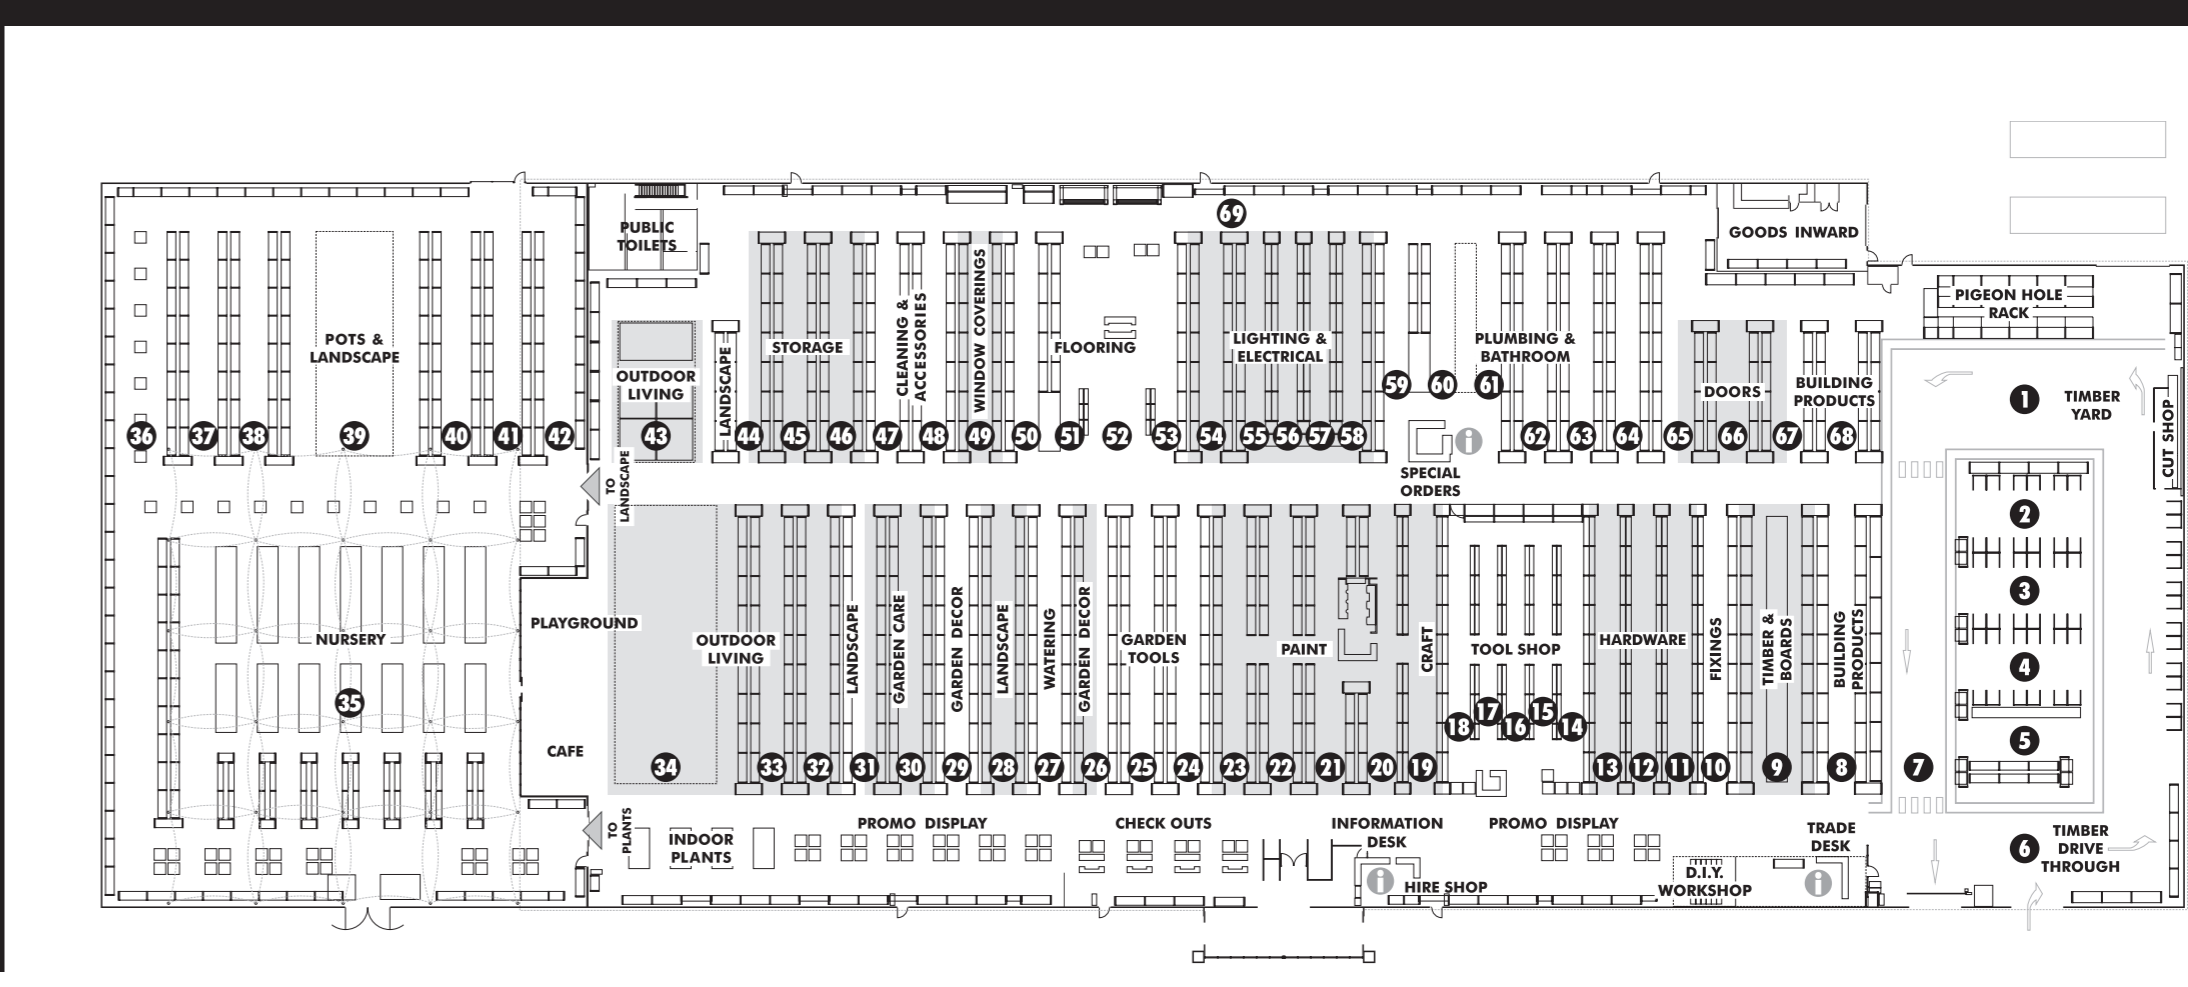

STORE MAP

BOX HILL

Inside is a handy map and list of other services available for your convenience

LOWEST PRICES ARE JUST THE BEGINNING...

NOBODY BEATS OUR PRICES

Our price checkers guarantee that we bring you the lowest prices possible everyday and that's a promise. However, if you happen to find a lower price on a stocked item, even if it's on sale, we will not only match it, but beat it by 10% for bringing it to our attention.

*Excludes liquidations and trade quotations

BOX HILL

Ph: 03 8878 0900

HARDWARE CAFE
Cakes, muffins, slices, cold drinks, cookies, pies, pasties, sausage rolls, sandwiches, foccaccias, rolls, panini's, cappuccino & espresso coffees

EXPERT ADVICE
Our trained, knowledgeable and friendly team members are here to serve you. We know how important it is for you to have the right information about products for your project.

D.I.Y. WORKSHOPS
We run free D.I.Y. Classes on assorted popular projects. See the sign at the front of the store so you know what's coming up and when.

OPEN 7 DAYS
We open seven days a week to ensure we can serve you when you want. Also we open early and trade late, see the front of the store for our trading hours.

KIDS PLAYGROUND
We have a playground inside so that your children can safely enjoy themselves while you enjoy the shopping.

SPECIAL ORDERS
Looking for Something Special? Try our Special Orders Desk. Bunnings can order almost any product for you, as long as it's made by a company we do business with in the home improvement, renovation and trade markets.

WAREHOUSE SAVINGS
We buy in bulk and pass on the savings to you in lower everyday prices. We don't have fancy floors or ceilings, but you save because we save.

LOWEST PRICES
We carry the biggest range of home improvement merchandise in Australia. The very finest brand name products are featured in every department.

WIDEST RANGE
We carry the biggest range of home improvement merchandise in Australia. The very finest brand name products are featured in every department.

HIRE SHOP
For your convenience, Bunnings Warehouse operates a hire shop for you to take on all the projects you need to maintain and decorate your home.

STORE DIRECTORY