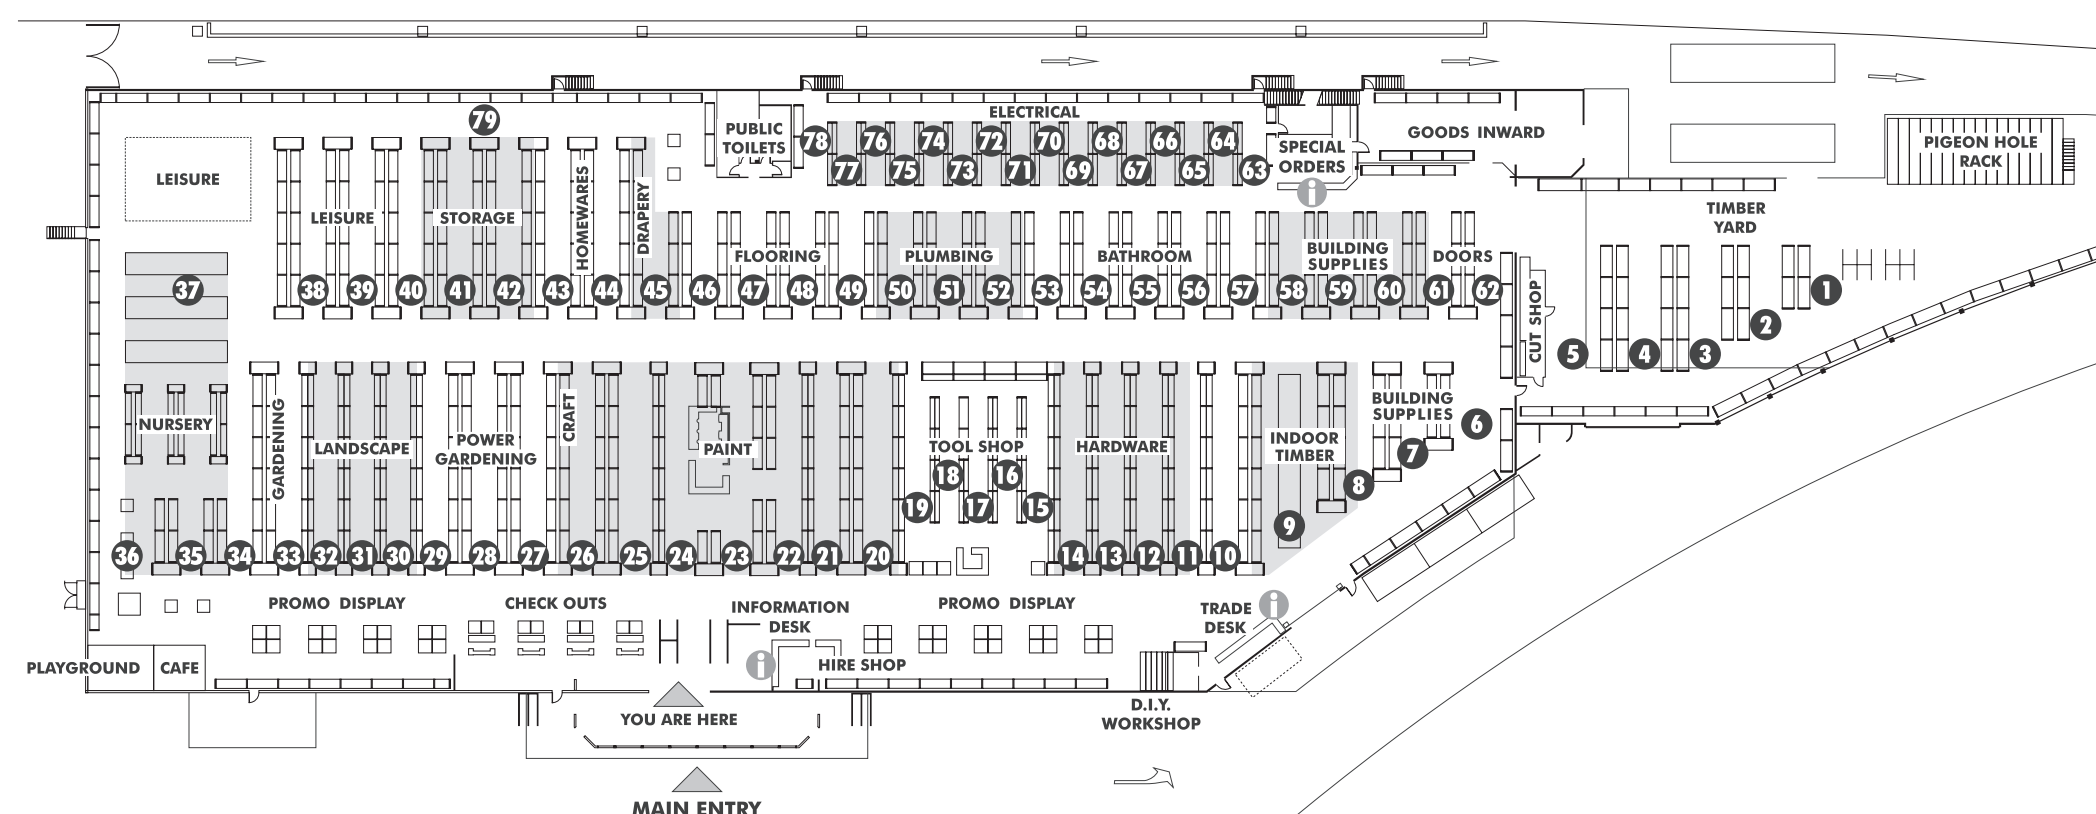

PLEASE TAKE ONE

Inside is a handy map and list of other services available for your convenience

DIRECTORY

BONNYPRIX

Ph: 9610 9288

BONNYPRIX

Our price checkers guarantee that we bring you the lowest prices possible everyday and that's a promise. However, if you happen to find a cheaper price on a stocked item, even if it's on sale, we will not only match it, but beat it by 10% for bringing it to our attention. *Excludes liquidations and trade quotations

NOBODY BEATS OUR PRICES

STORE DIRECTORY