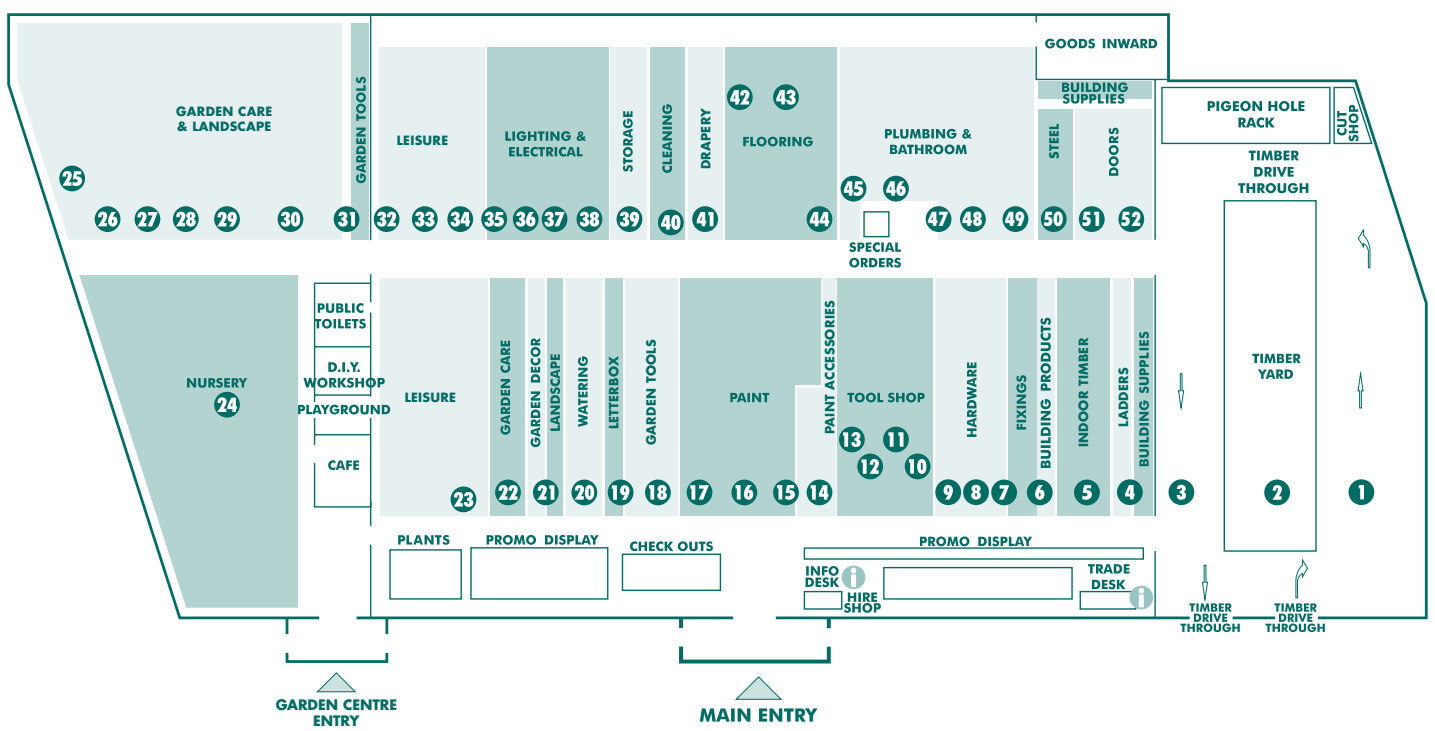

*Excludes liquidations and trade quotations.

**BUNNINGS
warehouse**

**LOWEST PRICES
ARE JUST THE
BEGINNING . . .**

BALLINA

PRODUCT	AISLE	PRODUCT	AISLE	PRODUCT	AISLE	PRODUCT	AISLE
A		Drills & Drill Bits	13	Lawn Mowers & Accessories	18	Sealers	14
Adhesives	14	Drop sheets	14	Lawn Seed	22	Secateurs	19
Air Conditioners	53			Lawn Starters	22	Security Alarms	7
Air Tools	13	E		Letterboxes	19	Seedlings	24
Alum. Furniture	34	Electrical Accessories	38	Levels	11	Seeds	22
Antennas	38	Electrical Timer	38	Lighting Garden / Solar	35	Shade Cloth	21
Arches	29	Exhaust Fans	53	Lighting Interior	37	Shade Sails	21
Artificial Turf	21	Extension Leads	38	Lighting Sensor	35	Sheds & Accessories	30
Aviaries	30			Line Trimmers	18	Shelving	41
B		F		Locks- Door & Window	9	Shelving Brackets	41
Bamboo Screens	31	Fasteners	7	Loppers	19	Shovels, Spades, Forks	19
Bamboo Stakes	29	Fence Extensions	6	M		Shower bases	48
Bath Mats	44	Fencing	6	Manure	28	Shower Curtains	48
Bath Tubs	48	Fertilisers	22	Masking Tape	14	Shower Heads	48
Bathroom Accessories	48	Fillers	14	Mirrors	46	Shower Screens	47
Bathroom Basins & Cabinets	48	Fire Safety	7	Mops	39	Silicone	14
Bathroom Fan / Heaters	53	Flashing	50	Mulch	27	Sink Plugs	49
Bathroom Vanities	47	Floor Rugs & underlay	42	Mulchers	18	Skylights	50
Batteries	tool shop	Flooring	42			Sleepers	1
BBQs	32	Flooring Adhesives	44	N		Smoke Alarms	7
BBQs & Accessories	33	Flyscreen & Accessories	7	Nail Guns	13	Socket Sets/Spanners/Screwdrivers /Pliers	10
Bins - Indoor	39	Furniture Cover	32	Nails	6	Spirits/Turps	14
Bins - Outdoor	39	Furniture Polish	39	Numerals	19	Spray Paints	17
Bird Netting	21	Furniture protectors	8	Nuts & Bolts	6	Sprinklers	20
Bistro Blinds	41	G		O		Steel	50
Blinds and Accessories	41	Garage door openers	8	Outdoor Furniture	34	Storage Boxes	40
Blower Vacs	18	Garage Storage	40			Switches & Sockets	38
Boots	18	Garden Edging - Plastic	31	P		T	
Brooms & buckets	39	Garden Edging - Timber etc.	31	Packaging Materials	53	Table : Folding	34
Bubble wrap	53	Garden Fencing and Screens	31	Pad bolts	8	Tap Fittings	49
Bug Zappers	33	Garden Gloves	19	Padlocks	8	Tape Measures	11
Builders Plastic	4	Garden Hose & Accessories	20	Paint - Effect Paint	16	Tapes	11
C		Garden Sheds/Access	30	Paint - Paving	15	Tapware	47
Cabinet Hardware	9	Garden Sprayers	22	Paint - Exterior	17	Tarps	21
Canopies	50	Garden Stakes	29	Paint - Exterior woodcare	17	Telephone Accessories	38
Carpet	53	Garden timers	20	Paint - Interior woodcare	17	Tie Downs	8
Castors	8	Garden Tools	18	Paint - Interior woodcare	17	Tiles & Accessories	43
Cavity Units	51	Gas Cylinders/Access	32	Paint Brushes & rollers	15	Tiles Adhesives	44
Ceiling Fans	53	Gates	6	Paint Tools	15	Timber Flooring	42
Cement	1	Gazebos	23	Pavers	26	Timber Joiners	5
Chain/Rope	8	Globes	36	Pebbles	27	Timber Mouldings	5
Chainsaws	18	Grab Rails	48	Pesticide	22	Timber Oils	17
Chair Tips	8	Greenhouses	29	Pet Doors	7	Toilet Brushes	39
Chairs	34	Grout	44	Pickets	29	Toilet Seats	48
Child Safety	7	Gutter guard	29	Plant Stands	21	Toilet Suites	48
Chisels / Files	10	Guttering/Downpipes	49	Plaster Acc/ Trims	4	Torches	38
Chlorine	34	H		Plasterboard	3	Towel Rails	48
Circular Saw Blades	13	Hammers	10	Plastic Mesh	29	Trellis - Expanding	31
Citronella Lights & Oils	23	Hammocks	23	Plumbing Fittings	49	Trellis - Plastic	29
Clamps	12	Hand Trolleys	31	Plumbing Supplies & Tools	49	TV Brackets	38
Cleaning Solutions	39	Hanging Baskets & Hooks	21	Poly Carbonate Sheeting	52	U	
Clothes Airers	39	Heaters	53	Ponds & Pond Pumps	23	Umbrellas/Bases	23
Clothes Lines	53	Herbicides	22	Pool Chemicals	34	V	
Compost Bins	19	Hinges	9	Pool Fencing	6	Vacuums	39
Compound Saws	12	Hooks	8	Post Supports	6	Velcro	8
Concrete & Mortar	1	Hose Fittings	20	Pots - Glazed	25	Vents (wall,ceiling,roof)	50
Conduit	53	Hose Reels	20	Pots - Plastic	21	W	
Coolers/Esky	23	Hot Water Units	53	Pots - Terracotta	25	Wallpaper & Borders	14
Craft Paint & Products	14	I		Potting Mix	27	Wardrobe Organisers	40
Crow Bars	10	Insecticides & Insect control	22	Power boards	38	Wardrobe Systems	40
Cubby Houses	30	Insulation Batts	3	Power Tools & Accessories	12	Washers- Nuts & Bolts	6
Curtain Fittings	41	Ironing Boards	39	Pressure Washers	11	Washers- Plumbing	49
Curtains	41	Irrigation	20	PVC Fittings	39	Water Drums	20
D		J		R		Water Filtration	45
Decking	2	Jerry Cans	18	Rakes	19	Watering Cans	20
Decking oils	17	K		Rangehoods	45	Weather Seal	9
Decking Stains	17	Kids Play Equipments	30	Rivets	7	Weed Killers	22
Dog Kennels	30	Kitchen Appliances	45	Roofing	52	Weed Mat	21
Door Chimes	7	Kitchen Cabinets	53	Rotary Vents	50	Welders	12
Door Frames/Jambs	51	Kitchen Display	46	Rope	8	Wheelbarrows	31
Door Handles/Knobs	9	Kitchen Sinks	45	Routers & Router Accessories	11	Wheels	8
Door Mats	44	Kitchen Tidies	39	Rugs	42	Windows	51
Door Stops	9	L		S		Wire	29
Door Tracks	9	Ladders	4	Safes	7	Wire Brushes	14
Doors	52	Lamps	37	Sand	30	Wire Mesh	29
Doors : Security Doors	52	Lattice - Timber	30	Sanding Sheets	13	Workware	18
Doors External	52	Laundry Baskets/Hampers	39	Sandpaper	14	Worm Farms	19
Doors Internal	52	Laundry Cabinets & Tubs	45	Saws	10		
Doors: Screen Doors	51			Scales	48		
Down Pipe	49			Screws	7		
Drainage	49						