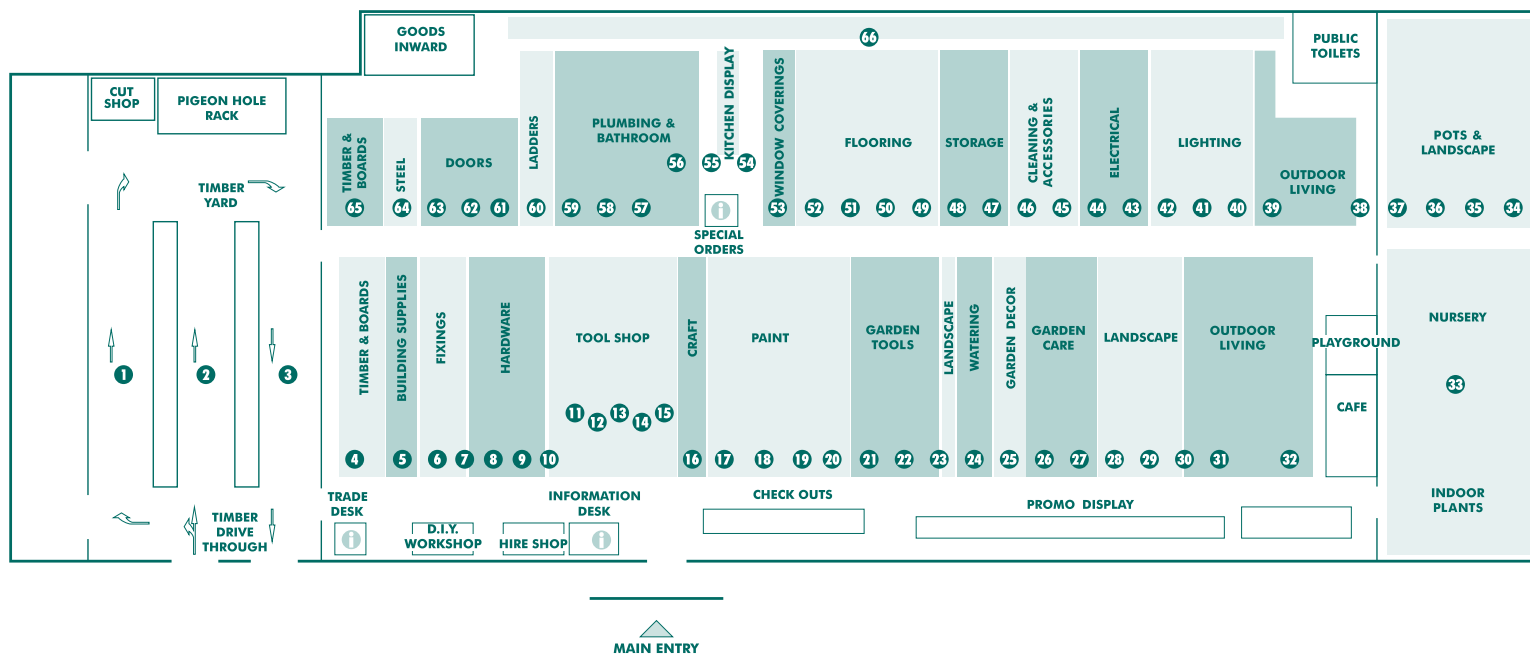

*Excludes liquidations and trade quotations.

BUNNINGS
warehouse

CROYDON

PRODUCT	AISLE	PRODUCT	AISLE	PRODUCT	AISLE	PRODUCT	AISLE
A		E		M		T	
Adhesives	16	Electrical Accessories	44	Letterboxes	23	Shade Sails	28
Air Conditioners	Promo Area	Electrical Timer	44	Levels	Tool shop	Sheds & Accessories	28
Air Tools	14	Exhaust Fans	Back 43	Lighting Garden / Solar	40	Shelving	48
Alum. Mouldings	5	Extension Leads	44	Lighting Interior	43	Shelving Brackets	7
Antennas	44			Lighting Sensor	40	Shoe Racks	46 & 47
Arches	27	F		Line Trimmers	21	Shovels, Spades, Forks	22
Artificial Turf	29	Fasteners	6	Locks- Door & Window	9	Shower bases	57
Aviaries	27	Fence Extensions	Landscape	Loppers	22	Shower Curtains	End 58
B		Fencing	End 63	Lubricants	Tool shop	Shower Heads	56
Bamboo Screens	30	Fertilisers	26			Shower Screens	57
Bamboo Stakes	30	Fillers	16	N		Silicone	16
Bath Mats	57	Fire Safety	10	Manure	Landscape	Sink Plugs	58
Bath Tubs	54	Flashing	5	Masking Tape	16	Skylights	6
Bathroom Accessories	57	Floor Rugs & underlay	52	Mirrors	58	Sleepers	Timber yard
Bathroom Basins & Cabinets	56	Flooring	52	Mops	45	Smoke Alarms	10
Bathroom Fan / Heaters	Back 44	Flooring Adhesives	49	Mulch	Landscape	Socket Sets/ Spanners / Screwdrivers /	
Bathroom Vanities	56	Flyscreen & Accessories	7	Mulchers	21	Pliers	Tool shop
Batteries	Front Tool shop	Furniture Cover	32			Spirits/Turps	16
BBQs	Leisure Base	Furniture Polish	45	O		Spray Paints	20
BBQs & Accessories	32 & Leisure Base	Furniture protectors	45	Outdoor Furniture	30 & 31	Sprinklers	24
Bins - Indoor	46	G				Steel	64 & Timber yard
Bins- Outdoor	End 46	Garage door openers	10	P		Storage Boxes	48
Bird Netting	28	Garage Doors	Timber yard	Packaging Materials	End 48	Switches & Sockets	44
Bistro Blinds	Back wall 53	Garage Storage	48	Pad bolts	8		
Blinds and Accessories	53	Garden Edging - Plastic	29	Padlocks	8	U	
Blower Vacs	21	Garden Edging - Timber etc.	Timber yard	Paint - Effect Paint	18	Umbrellas/Bases	39
Boots	10	Garden Fencing and Screens	29	Paint - Exterior	19		
Brooms & buckets	45	Garden Gloves	22	Paint - Exterior wood care	20	V	
Bubble wrap	Back 48	Garden Hose & Accessories	24	Paint - Interior	17 & 18	Vacuums	45
Bug Zappers	32	Garden Sheds/Access	28	Paint - Interior wood care	20	Velcro	9
Builders Plastic	5	Garden Sprayers	27	Paint Brushes & rollers	17	Vents (wall, ceiling, roof)	6
C		Garden Stakes	29	Paint Tools	16	Vices	Tool shop
Cabinet Hardware	8	Garden timers	24	Pavers	Landscape	Vinyl Tiles	50
Canopies	61	Garden Tools	22	Pebbles	Landscape		
Carpet	50 - 52	Gas Cylinders/Access	32	Pesticide	27	W	
Castors	9	Gates	64	Pet Doors	7	Wallpaper & Borders	17
Cavity Units	63	Gazebos	39	Pickets	28 & End 62	Wardrobe Organisers	47
Ceiling Fans	Back 44	Globes	41	Plaster Acc/ Trims	5	Wardrobe Systems	47
Cement	Timber yard	Grab Rails	4 & 57	Plasterboard	Timber yard	Washers- Nuts & Bolts	7
Chain/Rope	8	Greenhouses	27	Plastic Mesh	28	Washers- Plumbing	58
Chainsaws	21	Grout	49	Plumbing Fittings	58	Water Drums	39
Chair Tips	9	Guttering/Downpipes	59	Plumbing Supplies & Tools	Tool shop	Water Filtration	56
Chairs	30	H		Poly Carbonate Sheeting	6	Watering Cans	24
Child Safety	10	Hammers	Tool shop	Poly Tubing	24	Waterproofing Accessories	5
Chisels / Files	Tool shop	Hammocks	39	Ponds & Pond Pumps	Leisure Base	Weather Seal	5
Chlorine	30	Hand Trolleys	23	Pool Chemicals	30	Weed Killers	27
Circular Saw Blades	Tool shop	Hanging Baskets & Hooks	25	Pool Fencing	End 62	Weed Mat	28
Citronella Lights & Oils	32	Heaters	Promo Area	Post Supports	5	Welders	Tool shop
Clamps	Tool shop	Herbicides	27	Pots - Glazed	Landscape	Wheelbarrows	23
Cleaning Solutions	45	Hinges	8	Pots - Plastic	25	Wheels	9
Clothes Airers	46	Hooks	8	Pots - Terracotta	Landscape	Windows	62
Clothes Lines	Back 46	Hose Fittings	24	Potting Mix	Landscape	Wire	28
Compost Bins	22	Hose Reels	24	Power boards	44	Wire Brushes	16 & Tool shop
Compound Saws	Tool shop	Hot Water Units	59	Power Tools & Accessories	Tool shop	Wire Mesh	28
Concrete & Mortar	Timber yard	I		Pressure Pipe	59	Work Benches	Centre aisle
Conduit	End 44	Insecticides & Insect control	27	Pressure Washers	Tool shop	Worm Farms	22
Coolers/Eskey	32	Insulation Batts	Timber yard	PVC Fittings	59		
Copper Tubing	58	Ironing Boards	46	R			
Craft Paint & Products	16	Irrigation	24	Rakes	22		
Crow Bars	22	J		Range hoods	55		
Cubby Houses	Leisure Base	Jerry Cans	21	Rivets	7		
Curtain Fittings	53	K		Roofing	Timber yard		
Curtains	53	Kids Play Equipments	Leisure Base	Rope	8		
D		Kitchen Appliances	55	Router & Router Accessories	44		
Decking	Timber yard	Kitchen Cabinets	Plumbing Back wall	Rugs	51		
Decking Stains	20	Kitchen Display	54 & 55	S			
Dog Kennels	27	Kitchen Sinks	56	Safes	10		
Door Chimes	10	Kitchen Tidies	46	Sand	Landscape & Timber yard		
Door Frames/Jams	62 & 63	Knives	Tool shop	Sanding Sheets	16		
Door Handles/Knobs	9	L		Sandpaper	16		
Door Mats	49	Ladders	60	Saws	Tool shop		
Door Stops	8	Lamps	43	Scales	57		
Door Tracks	7	Lattice - Timber	Landscape	Sealers	6		
Doors	61	Laundry Baskets/Hampers	46	Secateurs	22		
Doors : Security Doors	63	Laundry Cabinets & Tubs	57	Security Alarms	10		
Doors External	61	Lawn Mowers & Accessories	21	Seedlings	Nursery		
Doors Internal	61	Lawn Seed	26	Seeds	26		
Doors: Screen Doors	63	Lawn Starters	26	Shade Cloth	28		
Down Pipe	59						
Drainage	59						
Drills & Drill Bits	Tool shop						
Drop sheets	16						