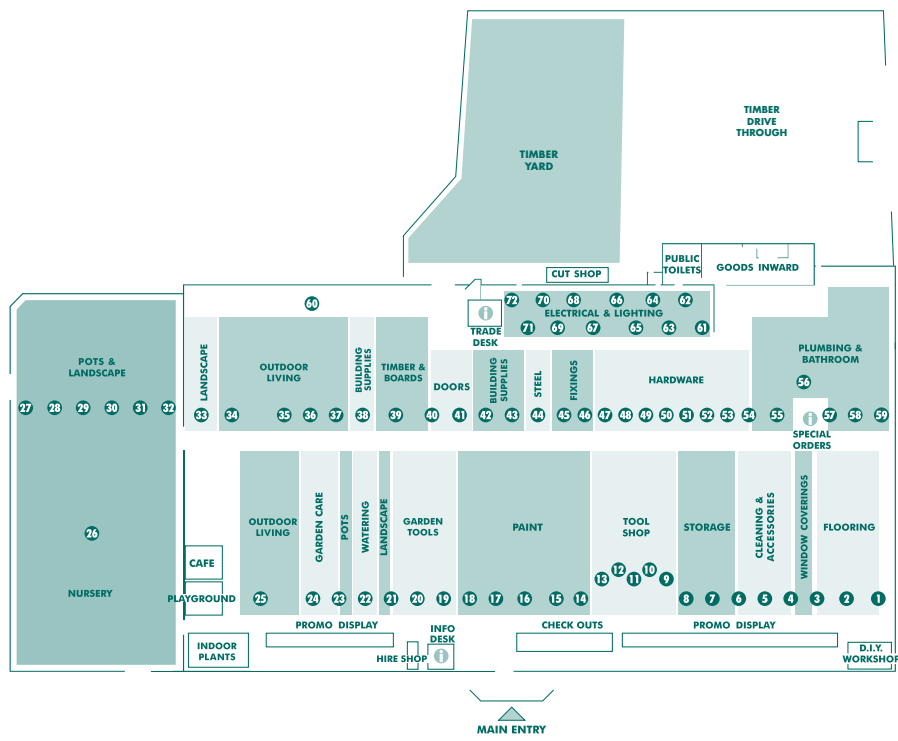

PRODUCT	AISLE	PRODUCT	AISLE	PRODUCT	AISLE	PRODUCT	AISLE
A		F		M		Shower Bases	58
Adhesives	14	Fasteners	46	Manure	27	Shower Curtin's	54
Adhesives - Flooring	3	Fence Accessories	45	Masking Tape	14	Shower Heads	57
Air Compressors	12	Fence Finish	17	Mats - Door	2	Shower Screens	58
Air Conditioners	PROMO WALL	Fence Sheets	45	Metal Guttering & Accessories	59	Shower Stalls	58
Air Tools	12	Ferns	NURSERY	Mirrors	58	Shredders	19
Alum. Mouldings	44	Fertilisers	24	Mops	5	Silicone	14
Aluminium Furniture	36-37	Fillers	14	Mouldings Timber	39	Sink Plugs	58
Antennas	63	Fire Safety	52	Mowers & Accessories	19	Skylights	41
Aviaries	32	Flashing	40	Mulch	28	Sleepers	TIMBER YARD
Automotive Power	END 50	Floating Flooring	1	Mulches	19	Sliding Door Tracks	54
B		Floor Rugs	2	Multi-Store	7	Socket Sets/Spanners/Screwdrivers	9
Bamboo Screens	31	Flooring Underlay	1	N		Solder	13
Bamboo Stakes	30	Fluorescent Globes	65	Nails	13	Spades	20
Bath Displays	53	Fly screen Accessories	54	Nails/Screws	47	Spirits/ Turps	15
Bath Tubs	53	Folding Doors	43	Nails/Screws	47	Spray Paints	17
Bathroom Accessories	54	Forks	20	Numbers/Letters	21	Sprinklers	22
Bathroom Basins	55	Fountains/Ponds	PROMO WALL	Nuts & Bolts	46	Smoke Detectors	52
Bathroom Cabinets	57	Furniture Polish	5	O		Solar Lights	72
Bathroom Fan/Heaters	BACKWALL ELEC	Furniture Protection	50	Outdoor Chairs	36-37	Stakes	NURSERY
Bathroom Vanities	57	G		Outdoor Furniture	36-37	Stanley Knives	9
Batteries	13	Galvanised Fittings	45	Outdoor Furniture Covers	25	Steel	44
BBQ's	34-35	Galvanised Shelving	8	Ovens	56	Storage	8
BBQ Accessories	34-35	Garage Storage	8	P		Storage Bins	8
Benches Outdoor	37	Garbage Bins	6	Padbolts	50	Storage Boxes	8
Bins	6	Garden Arches	31	Padlocks	50	Storage Crates	8
Bird Netting	33	Garden Carts	21	Paint Brushes	15	Sub-Soil Drainage Pipe	59
Bistro Blinds	4	Garden Edging	31	Paint Desk	15-16	Support Posts	45
Blinds and Accessories	4	Garden Edging - Plastic	31	Paint Fillers	14	T	
Blower Vacs	19	Garden Edging - Timber	31	Paint Rollers	15	Tables	
Bols	46	Garden Fencing and Screens	31	Paint Scrapers	14	Tap Fittings	58
Boots	19	Garden Hoses	22	Paint Tools	14	Tap Measures	10
Brass Tap Fittings	58	Garden Hose Accessories	22	Pantries	BACK WALL	Tapware	57
Brooms	5	Garden Irrigation	22	Pavers	TIMBER YARD	Tarps	33
Buckets	5	Garden Lighting	71	Paving Paint	17	Television Accessories	63
Bug Zappers	25	Garden Power Tools	19	Pebbles	NURSERY WALL	Tile Adhesive	3
C		Garden Sheds	32	Pesticide	23	Tile Cutters	3
Cabinet Fixings	49	Garden Sprayers	23	Pet Doors	54	Tiles - Ceramic	3
Carpet Runners	1	Garden Stakes	30	Pickets	END 39	Tiles - Vinyl	3
Carpet	1	Garden Tools	20	Pine	39	Tile Accessories	3
Carpet-Outdoor	1	Garden Gloves	20	Pine Shelving	7	Timber	40
Castors	51	Gas Cylinders/Accessories	34-35	Pine Boards	39	Timber Boards	39
Cavity Units	42	Gas Tools	34-35	Plant Food	24	Timber Finishes	18
Ceiling Fans	65-66	Gate Hooks/Fittings	50	Plants	NURSERY	Timber Fixing Accessories	45
Cement	TIMBER YARD	Gates	44	Plaster Accessories/Trims	BACK WALL	Timber Flooring	1
Cement Products	TIMBER YARD	Gazebos	33	Plasterboard	TIMBER YARD	Timber Furniture	37
Ceramic Pots	NURS WALL	Glass Bricks	1	Plastic Mesh	32	Timber Joiners	45
Ceramic Tile Adhesive	3	Globes	64	Plastic Sheeting	41	Timber Oils	17
Ceramic Tiles	3	Grab Rails	54	Plugs	46	Timber Sheets	TIMBER YARD
Chain Wire	32	Greenhouses	31	Plumbing Fittings	59	Timers	63
Chain/Rope	53	Grout	3	Plumbing Supplies	59	Timber	40
Chainsaws	19	Gutterguard	32	Plumbing Tools	9	Timber Boards	39
Child Safety	52	Guttering/Downpipes - Galvanised	59	Poly Carbonate Sheeting	38	Timber Finishes	18
Childs/Files	9	Guttering/Downpipes - PVC	59	Poly Tubing	22	Timber Fixing Accessories	45
Chlorine	BACK WALL	H		Ponds	PROMO WALL	Timber Flooring	1
Circular Saw Blades	13	Insecticides	23	Pool Chemicals	BACK WALL	Timber Furniture	37
Citronella lights and oils	25	Insinkerators	56	Pool Fencing	44	Timber Joiners	45
Clamps	10	Insulation Batts	TIMBER YARD	Post Supports	45	Timber Oils	17
Cleaning Solutions	5	Interior Paint	16	Pots - Glazed	NURSERY WALL	Timber Sheets	TIMBER YARD
Clever Cube	7	Ironing Boards	6	Pots - Plastic	23	Timers	63
Clothes Airers	6	Ironing Boards	6	Pots - Terracotta	NURSERY WALL	Toilet Brushes	5
Clothes Lines	6	Irrigation	22	Potting Mix	29	Toilet Seats	55
Colour Cards	16	I		Power Garden	19	Toilet Suites	55
Compost Bins	20	Insecticides	23	Power Tool Accessories	TOOLS	Torches	BACKWALL ELEC
Compound Saws	9	Insinkerators/Sinks	56	Power Washers	TOOLS	Towel Rails	54
Concrete & Mortar	TIMBER YARD	Insulation Batts	TIMBER YARD	Pressure Pipe	59	Trailers	SPECIAL ORDERS