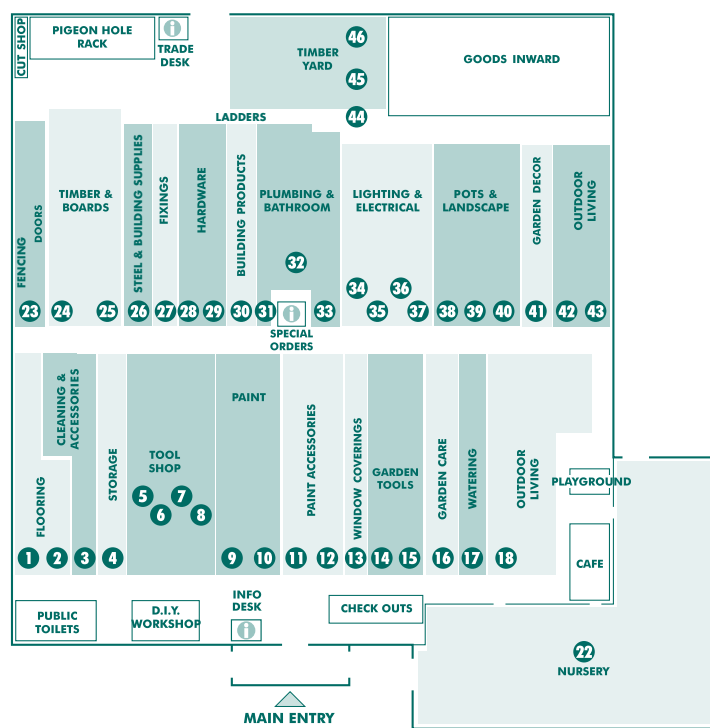

PRODUCT	AISLE	PRODUCT	AISLE	PRODUCT	AISLE	PRODUCT	AISLE
A		E		M		T	
Adhesives	12	Drop sheets	12	Lawn Mowers & Accessories	15	Table : Folding	42
Air Conditioners	back 38	Electrical Accessories	34	Lawn Seed	16	Tap Fittings	17
Air Tools	8	Electrical Timer	34	Lawn Starters	16	Tape Measures	5
Alum. Mouldings	26	Exhaust Fans	34	Letterboxes	40	Tapes	12
Antennas	34	Extension Leads	34	Levels	6	Tapware	32/32
Arches	38	F		Lighting Garden / Solar	37	Tarps	39
Artificial Turf	39	Fasteners	27	Lighting Interior	35	Telephone Accessories	34
Aviaries	40	Fence Extensions	23	Lighting Sensor	37	Tie Downs	28
B		Fencing	23	Line Trimmers	15	Tiles & Accessories	1
Bamboo Screens	38	Fertilisers	16	Locks- Door & Window	29	Tiles Adhesives	1
Bamboo Stakes	38	Fillers	12	Loppers	14	Timber Flooring	2
Bath Mats	31	Fire Safety	28	Lubricants	5	Timber Joiners	28
Bathroom Accessories	32	Flashing	26	N		Timber Mouldings	24
Bathroom Basins & Cabinets	31	Floor Rugs & underlay	1	Manure	greenlife	Timber Oils	9
Bathroom Fan / Heaters	34	Flooring	2	Masking Tape	12	Toilet Brushes	32/2
Bathroom Vanities	31	Flooring Adhesives	1	Mirrors	31	Toilet Seats	33
Batteries	tools	Flyscreen & Accessories	29	Mops	2	Toilet Suites	33
BBQs	43	Furniture Cover	43	Mulch	16	Torches	34
BBQs & Accessories	43	Furniture Polish	2	Mulchers	15	Towel Rails	32
Bins - Indoor	3	Furniture protectors	28	O		Trellis - Expanding	greenlife
Bins- Outdoor	3	G		Outdoor Furniture	42/43	Trellis - Plastic	greenlife
Bird Netting	39	Garage door openers	28	P		TV Brackets	34
Bistro Blinds	12	Garage Doors	order only	Packaging Materials	3	U	
Blinds and Accessories	13	Garage Storage	4	Pad bolts	28	Umbrellas/Bases	18
Blower Vacs	15	Garage Edging - Plastic	38	Padlocks	28	V	
Boots	15	Garden Edging - Timber etc.	38	Paint - Effect Paint	11	Vacuums	2
Brooms & buckets	2	Garden Fencing and Screens	38	Paint - Exterior	10	Velcro	28
Bubble wrap	3	Garden Gloves	15	Paint - Exterior woodcare	9	Vents (wall,ceiling,roof)	30
Bug Zappers	18	Garden Hose & Accessories	17	Paint - Interior	9	Vices	7
Builders Plastic	26	Garden Sheds/Access	40	Paint - Interior woodcare	9	Vinyl Tiles	1
Builders Sand	45	Garden Sprayers	16	Paint Brushes & rollers	11	W	
C		Garden Stakes	38	Paint Tools	11	Wallpaper & Borders	12
Cabinet Hardware	29	Garden timers	17	Pavers	greenlife	Wardrobe Organisers	4
Canopies	26	Garden Tools	14	Pebbles	40	Wardrobe Systems	4
Carpet	floor	Gas Cylinders/Access	43	Pesticide	16	Washers- Nuts & Bolts	27
Castors	28	Gates	23/24	Pet Doors	29	Washers- Plumbing	32
Cavity Units	33	Gazebos	18	Pickets	24	Water Drums	17
Ceiling Fans	back wall	Globes	36	Plaster Acc/ Trims	26	Water Filtration	back of plumbing
Cement	45	Grab Rails	31	Plasterboard	25	Watering Cans	17
Chain/Rope	28	Greenhouses	38	Plastic Mesh	38	Waterproofing Accessories	26
Chainsaws	15	Grout	1	Play Sand	40	Weather Seal	29
Chair Tips	28	Gutter guard	back 39	Plumbing Fittings	30	Weed Killers	16
Chairs	42	Guttering/Downpipes	31	Plumbing Supplies & Tools	32	Weed Mat	39
Child Safety	28	H		Poly Carbonate Sheeting	26	Welders	8
Chisels / Files	6	Hammers	6	Poly Tubing	17	Wheelbarrows	14
Chlorine	back leisure	Hammocks	43	Ponds & Pond Pumps	back wall leisure	Wheels	14
Circular Saw Blades	8	Hand Trolleys	14	Pool Chemicals	backwall leisure	Windows	23
Citronella Lights & Oils	18	Hanging Baskets & Hooks	39	Pool Fencing	23	Wire	38
Clamps	6	Heaters	electrical wall	Post Supports	27	Wire Brushes	7&8
Cleaning Solutions	2	Herbicides	16	Pots - Glazed	41	Wire Mesh	38
Clothes Airers	3	Hinges	29	Pots - Plastic	39	Work Benches	8
Clothes Lines	3	Home Automation	28	Pots - Terracotta	41	Worm Farms	15
Compost Bins	15	Hooks	27	Potting Mix	greenlife		
Compound Saws	7	Hose Fittings	17	Power boards	34		
Concrete & Mortar	26,45	Hose Reels	17	Power Tools & Accessories	toolshop		
Conduit	Back of 35	Hot Water Units	back wall plumbing	Pressure Pipe	30		
Coolers/Esky	18	I		Pressure Washers	back plumbing wall		
Copper Tubing	30	Insecticides & Insect control	16	PVC Fittings	30		
Craft Paint & Products	12	Insulation Batts	mezzanine	R			
Crow Bars	6	Ironing Boards	3	Rakes	14		
Cubby Houses	40	Irrigation	17	Rangehoods	32		
Curtain Fittings	13	J		Rivets	27		
Curtains	13	Jerry Cans	15	Roofing	30		
D		K		Rope	28		
Decking	racking	Kids Play Equipments	40	Routers & Router Accessories	7		
Decking Stains	9	Kitchen Appliances	31	Rugs	28		
Dog Kennels	40	Kitchen Cabinets	33	S			
Door Chimes	28	Kitchen Display	33	Safes	40