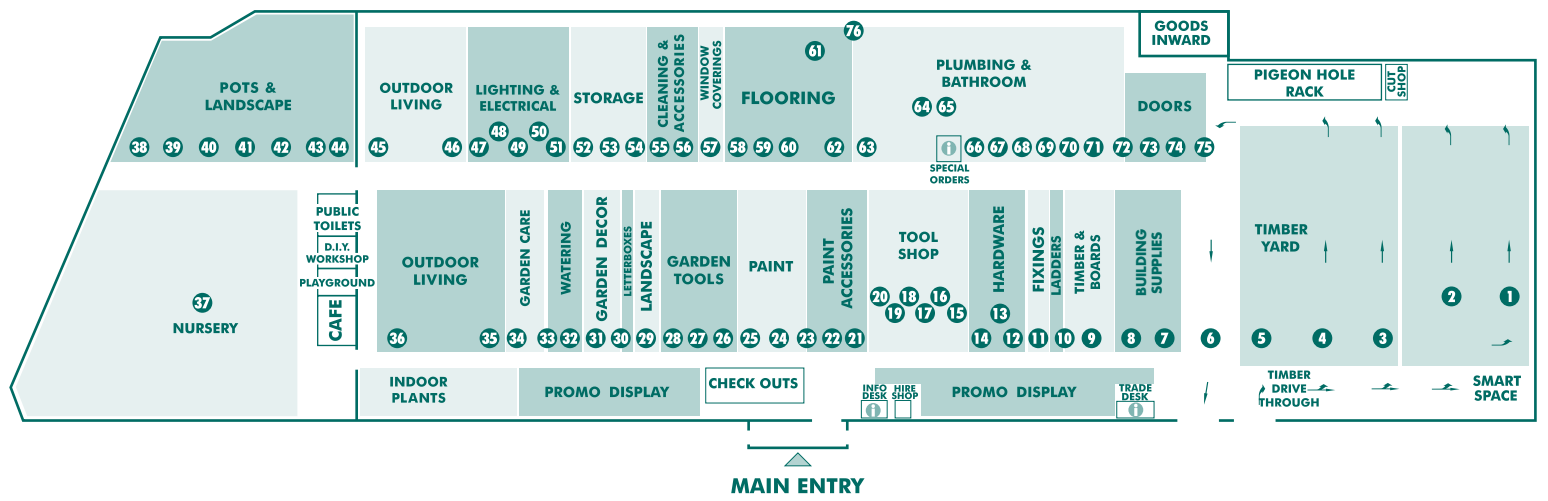

*Excludes liquidations and trade quotations.

**BUNNINGS
warehouse**

**LOWEST PRICES
ARE JUST THE
BEGINNING . . .**

THOMASTOWN

PRODUCT	AISLE	PRODUCT	AISLE	PRODUCT	AISLE	PRODUCT	AISLE
A		E		Lighting Interior	50	Shelving	54
Adhesives	21	Electrical Accessories	51	Lighting Sensor	47	Shelving Brackets	54
Air Conditioners	BACK WALL	Electrical Timer	51	Line Trimmers	26	Shoe Racks	54
Air Tools	19	Exhaust Fans	BACKWALL	Locks- Door & Window	14	Shovels, Spades, Forks	27
Alum. Mouldings	8	Extension Leads	51	Loppers	27	Shower bases	68
Antennas	51			Lubricants	TOOLSHOP	Shower Curtains	68
Arches	44	F				Shower Heads	68
Artificial Turf	29	Fasteners	11	M		Shower Screens	68
Aviaries	43	Fence Extensions	44	Manure	39	Silicone	21
B		Fencing	8	Masking Tape	21	Sink Plugs	70
Bamboo Screens	29	Fertilisers	34	Mirrors	67	Skylights	72
Bamboo Stakes	44	Fillers	21	Mops	55	Sleepers	2
Bath Mats	69	Fire Safety	13	Mulch	39	Smoke Alarms	13
Bath Tubs	67	Flashing	7	Mulchers	26	Socket Sets/Spanners/Screwdrivers/Pliers	15
Bathroom Accessories	69	Floor Rugs & underlay	61	N		Spirits/Turps	22
Bathroom Basins & Cabinets	67 68	Flooring	62	Nail Guns	20	Spray Paints	24
Bathroom Fan/Heaters	BACK WALL	Flooring Adhesives	58	Nails	11	Sprinklers	32
Bathroom Vanities	67	Flyscreen & Accessories	12	Numerals	30	Steel	8
Batteries	TOOLSHOP	Furniture Cover	45	Nuts & Bolts	11	Storage Boxes	54
BBQs	45	G				Switches & Sockets	51
BBQs & Accessories	45	Garage door openers	12	O		T	
Bins - Indoor	56	Garage Storage	52	Outdoor Furniture	35	Table : Folding	35
Bins - Outdoor	END OF 55	Garden Edging - Plastic	29	P		Tap Fittings	66
Bistro Blinds	57	Garden Edging - Timber etc.	29	Pad bolts	12	Tape Measures	16
Blinds and Accessories	57	Garden Fencing and Screens	44	Padlocks	12	Tapes	21
Blower Vacs	26	Garden Gloves	28	Paint - Effect Paint	23	Tapware	66
Boots	28	Garden Hose & Accessories	32	Paint - Exterior	24	Tarps	29
Brooms & buckets	55	Garden Sheds/Access	43	Paint - Exterior woodcare	25	Telephone Accessories	51
Bug Zappers	45	Garden Sprayers	33	Paint - Interior	23	Tie Downs	12
Builders Plastic	7	Garden Stakes	END OF 42	Paint - Interior woodcare	25	Tiles & Accessories	59
C		Garden timers	33	Paint - Interior woodcare	22	Tiles Adhesives	58
Cabinet Hardware	14	Garden Tools	27	Paint Brushes & rollers	22	Timber Flooring	62
Canopies	29	Gas Cylinders/Access	45	Paint Tools	21	Timber Mouldings	9
Carpet	60	Gates	8	Pavers	39	Timber Oils	25
Castors	13	Gazebos	36	Pebbles	44	Toilet Brushes	69
Cavity Units	75	Globes	48	Pesticide	33	Toilet Seats	67
Ceiling Fans	BACK WALL	Grab Rails	69	Pet Doors	12	Toilet Suites	68
Cement	Builders front wall	Greenhouses	44	Pickets	44	Torches	51
Chain/Rope	12	Groout	58	Plaster Acc/ Trims	7	Towel Rails	69
Chainsaws	26	Gutter guard	44	Plasterboard	6	Trellis - Expanding	44
Chair Tips	13	Guttering/Downpipes	70	Plumbing Fittings	70	Trellis - Plastic	44
Chairs	35	H		Plumbing Supplies & Tools	70	TV Brackets	51
Child Safety	13	Hammers	15	Poly Carbonate Sheeting	73	U	
Chisels / Files	15	Hammocks	35	Poly Tubing	33	Umbrellas/Bases	36
Chlorine	46	Hand Trolleys	28	Ponds & Pond Pumps	FRONTWALL	V	
Circular Saw Blades	20	Hanging Baskets & Hooks	31	Pool Chemicals	46	Vacuums	55
Citronella Lights & Oils	45	Heaters	BACKWALL	Pool Fencing	8	Velcro	13
Clamps	16	Herbicides	33	Post Supports	11	Vents (wall,ceiling,roof)	7
Cleaning Solutions	55	Hinges	14	Pots - Glazed	38	Vices	TOOLSHOP
Clothes Airers	56	Hooks	13	Pots - Plastic	31	Vinyl Tiles	60
Clothes Lines	BACK WALL	Hose Fittings	32	Pots - Terracotta	38	W	
Compost Bins	27	Hose Reels	32	Potting Mix	41	Wallpaper & Borders	21
Compound Saws	17	Hot Water Units	71	Power boards	51	Wardrobe Organisers	53
Concrete & Mortar	Builders front wall	I		Power Tools & Accessories	TOOLSHOP	Wardrobe Systems	53
Conduit	END OF 49	Insecticides & Insect control	33	Pressure Pipe	70	Washers- Nuts & Bolts	11
Coolers/Esky	36	Ironing Boards	56	Pressure Washers	70	Washers- Plumbing	70
Copper Tubing	70	Irrigation	33	PVC Fittings	70	Water Drums	32
Craft Paint & Products	21	J		R		Water Filtration	63
Crow Bars	27	Jerry Cans	26	Rakes	27	Watering Cans	32
Cubby Houses	43	K		Rangehoods	65	Waterproofing Accessories	7
Curtain Fittings	57	Kids Play Equipments	43	Rivets	11	Weather Seal	13
Curtains	57	Kitchen Appliances	65	Roofing	72	Weed Killers	33
D		Kitchen Cabinets	BACK WALL	Rope	12	Weed Mat	29
Decking	4	Kitchen Display	63	Routers & Router Accessories	20	Welders	17
Decking Stains	25	Kitchen Sinks	63	Rugs	61	Wheelbarrows	28
Dog Kennels	43	Kitchen Tidies	56	S		Wheels	13
Door Chimes	13	L		Safes	13	Windows	72
Door Frames/Jambs	74	Ladders	10	Sand	3	Wire	44
Door Handles/Knobs	14	Lamps	50	Sanding Sheets	21	Wire Brushes	TOOLSHOP
Door Mats	58	Laundry Baskets/Hampers	56	Sandpaper	21	Wire Mesh	8
Door Stops	14	Laundry Cabinets & Tubs	69	Saws	15	Worm Farms	27
Door Tracks	14	Lawn Mowers & Accessories	26	Scales	69		
Doors	74	Lawn Seed	34	Screws	11		
Doors : Security Doors	75	Lawn Starters	34	Sealers	21		
Doors External	74	Letterboxes	30	Secateurs	27		
Doors Internal	73	Levels	16	Security Alarms	13		
Doors: Screen Doors	75	Lighting Garden / Solar	47	Seedlings	NURSERY		
Down Pipe	71			Seeds	34		
Drainage	71			Shade Cloth	29		
Drills & Drill Bits	20			Shade Sails	29		
Drop sheets	22			Sheds & Accessories	43		