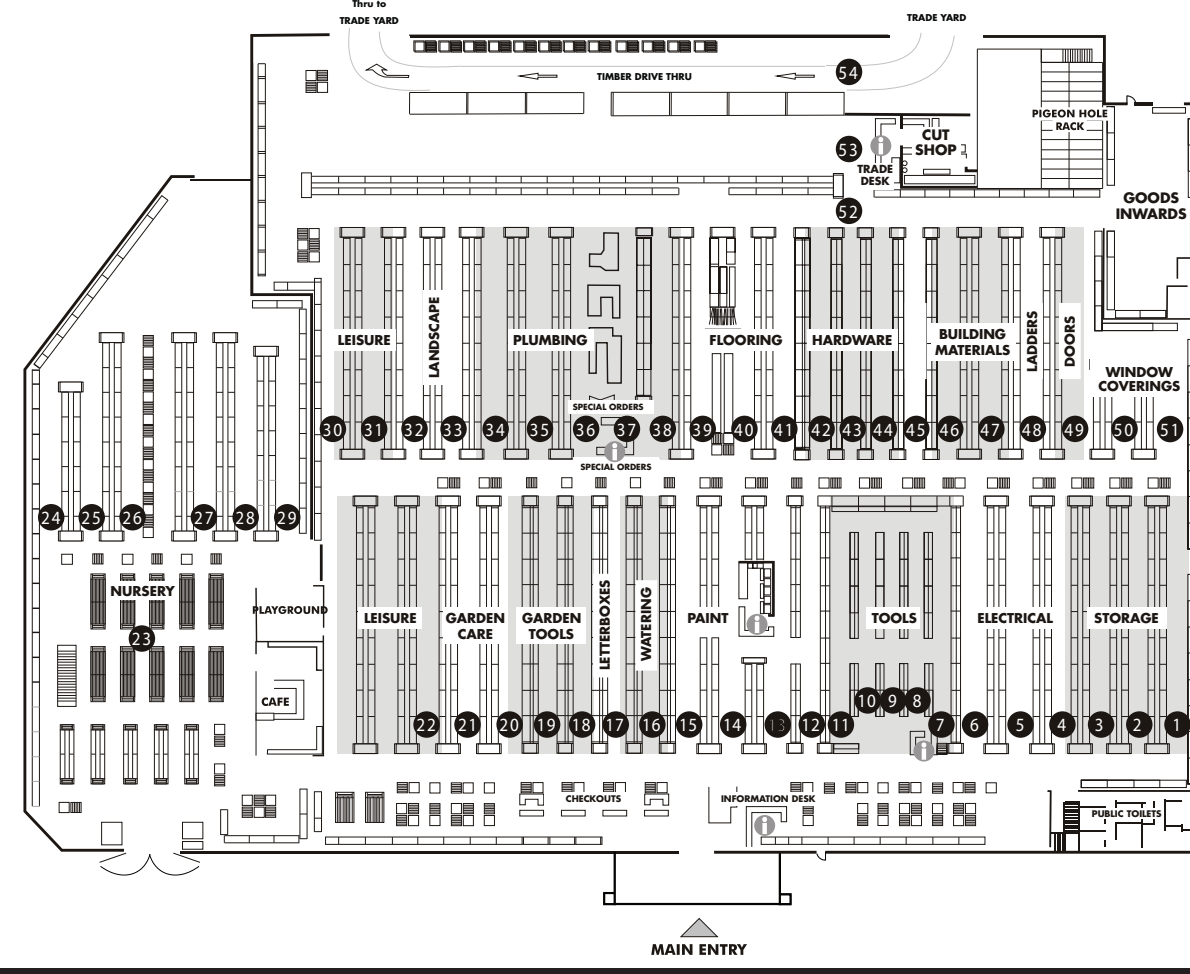

*Excludes liquidations and trade quotations

BUNBURY

Ph: 9722 2500

HARDWARE CAFE

Enjoy a cold or hot drink and a light snack. Relax, take a break and plan your next project.

LOWEST PRICES

We bring you the lowest prices possible everyday. However if you happen to find a lower price on a stocked item, we will not only match it but will beat it by 10% for bringing it to our attention.

WIDEST RANGE

We carry the biggest range of home improvement merchandise in Australia. The very finest brand name products are featured in every department.

KIDS PLAYGROUND

We have a playground inside so that your children can safely enjoy themselves while you take a break.

SPECIAL ORDERS

Looking for something special? Our Special Orders Programme has an EVEN BIGGER range to choose from. Ask at the Special Orders Desk for more details.

EXPERT ADVICE

We employ plumbers, electricians, cabinet makers and trained product specialists to provide you with quality advice.

DIY WORKSHOPS

We'll show you how to do it yourself. Ask in store for times and details of regular **DIY** workshops. We also have a large range of How To Brochures.

OPEN 7 DAYS

We open 7 days a week to ensure we can serve you when you want.

WAREHOUSE SAVINGS

We buy in bulk and pass on the savings to you through our lowest prices. Everyday.

HIRE SHOP

For your convenience Bunnings Warehouse operates a hire shop for you to take on all the projects you need to maintain and decorate your home.

STORE DIRECTORY									
PRODUCT	AISLE	PRODUCT	AISLE	PRODUCT	AISLE	PRODUCT	AISLE	PRODUCT	AISLE
A		E		I		P		T	
Adhesives	12	Electrical accessories	4	Insecticides	20	Paving Paint	13	Tables	30
Adhesives - Flooring	41	Electrical flex	5	Insinkerators/Sinks	37	Pebbles	29	Tap Fittings	34
Air Compressors	11	Eskys & Coolers	22	Insulation Batts	53	Pesticide	20	Tap Measures	8
Air Tools	47	Extension leads	5	Interior Finishes	15	Pet doors	43	Tapes	13
Aluminium Furniture	30	Exterior Awnings	5	Ironing Boards	4	Pickets	53	Tapware	38
Antennas	5	Exterior Lighting	6	Irrigation	16	Storage Bins	2	Tarps	32
Anti-Bird Netting	33	External Hooks	43	Jerry Cans	18	Storage Boxes	2	Television Accessories	5
Arches	29	F		Kitchen Cabinets	52	Storage Cotes	2	Tile Adhesive	41
Aviaries	29	Fasteners	44	Kitchen Display	37	Storage Hooks	1	Tile Cutters	41
Awnings	50	Fence Accessories	47	Kitchen Flatpax	52	Sub-Soil Drainage Pipe	52	Tile Cutters	41
		Fence Finish	15	Kitchen Sinks	37	Support Posts	46	Tile Cutters	41
		Fence Sheets	47	Kitchen Storage Containers	4			Tiles - Ceramic	40
		Ferns	23	Kitchen Tidies	3			Tiles - Vinyl	40
		Fertilisers	21	L				Tile Accessories	41
		Fillers	12	Ladders	48			Timber	53
		Fire Safety	42	Laminated Shelving	42			Timber Boards	53
		Flashing	52	Lattice - Timber	trade yard			Timber Finishes	15
		Floating Flooring	39	Laundry Baskets/Hampers	35			Timber Fixing accessories	46
		Floor Rugs	39	Laundry Cabinets	35			Timber Flooring	39
		Floor Underlay	39	Laundry Tubs	35			Timber Furniture	32
		Fluorescent Underlay	3	Lawn Mower Accessories	18			Timber Joiners	46
		Flyscreen Accessories	22	Lawn Mowers	18			Timber Oils	15
		Folding Doors	49	Lawn Seed	21			Timber Sheets	5
		Forks	19	Lawn Starters	21			Timers	5
		Fountains/Ponds	22	Letterboxes	17			Toilet Brushes	3
		Furniture Polish	15	Levels	6			Toilet Seats	36
		G		Lighting	8			Toilet Suites	34
		Galvanised Fittings	34	Lighting Garden / Solar	6			Torches	5
		Galvanised Shaving	1	Lighting Sensor	6			Towel Rails	35
		Garage Storage	1	Line Trimmers	18			Trellis - expanding	trade yard
		Garbage Bins	3	Locks	44			Trellis - plastic	trade yard
		Garden Carts	20	Loppers	19			Turps	13
		Garden Edging	33	Lubricants	7			U	
		Garden Edging - Plastic	33	M				Umbrellas/Bases	22
		Garden Edging - Timber etc.	33	Manure	26			V	
		Garden Fencing and Screens	33	Masking Tape	14			Valves	34
		Garden Hoses	17	Mats - door	41			Vanity Units	38
		Garden hoses accessories/fitings	17	Metal Gutting & acc	52			Valco	43
		Garden Irrigation	16	Mirrors	38			Venetian Blinds	51
		Garden Lighting	6	Mops	3			Vents (wall, ceiling, roof)	46
		Garden PowerTools	18	Mouldings Timber	53			Vices	7
		Garden Sheds/Access	18	Movings & accessories	18			Vinyl	52
		Garden Sieves	32	Mulch	26			Vinyl Sheeting	41
		Garden Sprayers	20	Mulchers	18			Vinyl Tiles	40
		Garden Stokes	28	Multi-Store	1			W	
		Garden Tools	19	N				W/C Connectors	34
		GardenGloves	19	Nailer Guns	11			Wall Lights	6
		Gas Cylinders/Access	9	Nails/Screws	45			Wardrobe Organisers	1
		Gas tools	9	Numerals	17			Wardrobe Systems	49
		Gate Hooks/Fittings	43/47	Nuts & Bolts	45			Washers/ Washers	34
		H		O				Water Butts	16
		Hammers	22	Outdoor Chairs	30			Water Drums	30
		Hammocks	7	Outdoor Furniture	31			Water Filters	37
		Hampers	4	Outdoor Lounges	31			Water Heaters	34
		Hand Tools	8	Outdoor Nursery	23			Watering Cans	16
		Hand Trolleys	20	Outdoor Settings	30			Waterproofing accessories	52
		Hanging Baskets & Hooks	53	Outdoor Swings	30			Weath Seal	43
		Hardwood	53	P				Weed Killers	20
		Hardwood Sheets	53	Padlocks	43			Weed Mat	33
		Heaters	30	Paint	14			Welders	9
		Herbicides	20	Paint Brushes	13			Wheel Barrows	20
				Paint Rollers	13			Wheelbarrows	20
				Paint Scrapers	13			Wheeler Bins	3
				Paint Tools	13			Wheels	43
				Pantries	52			Windows - sliding	52
				Pavers	trade yard			Wire Brushes	9/11
								Wire Storage Baskets	1
								Wire Ware	1
								Wood Tiles	39
								Work Benches	10
								Worm Farms	19