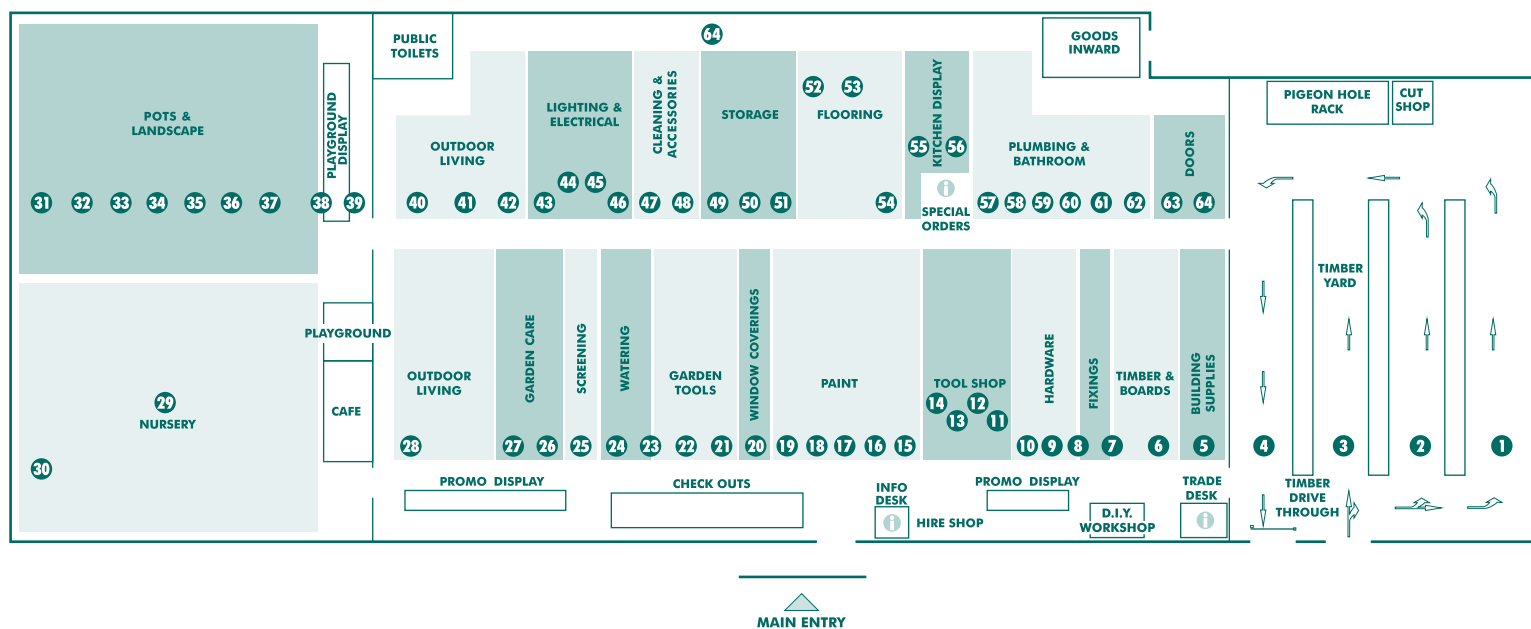

*Excludes liquidations and trade quotations.

BUNNINGS
warehouse

TOWNSVILLE

PRODUCT	AISLE	PRODUCT	AISLE	PRODUCT	AISLE	PRODUCT	AISLE
A		F		M		T	
Adhesives	15	Fasteners	8	Manure	34	Table - Folding	Promo Display & 42
Adhesives - Flooring	54	Fence Finish	19	Masking Tape	15	Tap Fittings	60
Air Compressors	11	Fencing - Timber	1	Mats - Door	54	Tape Measures	13
Air Conditioners	Promo Display	Fencing - Wire	37	Metal Guttering & Accessories	Back Wall down 62	Tapes	15
Air Tools	11	Ferns	Nursery	Mirrors	57	Tapware	57
Alum. Furniture	42	Fertilisers	27	Mops	48	Tarps	26
Antennas	46	Fillers	15 & 16	Mouldings	6	Telephone Accessories	46
Anti-Bird Netting	25	Fire Safety	9	Mowers & Accessories	21	Television Accessories	46
Arches	37	Flashing	Back Wall down 62	Mulch	33 & 34	Tie Down Straps	8
Artificial Turf	25	Floor Rugs & underlay	52 & 53	Mulchers	21	Tiles & Accessories	53 & 54
Aviaries	39	Flooring	52, 53 & Back Wall down 53	Multi-Store	49, 50 & 51	Tiles Adhesives	54
B		Flooring Adhesives	54	N		Tile Cutters	21
Bamboo Screens	25	Fluorescent Globes	44	Nail Guns	11	Timber	Timber Yard & 6-7
Bamboo Stakes	37	Flyscreen & Accessories	8	Nails/Screws	7	Timber Fixing Accessories	5 & 7-8
Bath Displays	Back Wall down 58	Folding Doors	63	Numerals	26	Timber Flooring	52
Bath Mats	54 & 58	Forks - Garden	22	Nuts & Bolts	8	Timber Furniture	Outdoor Living & 42
Bath Tubs	55	Fountains/Ponds	39	O		Timber Joiners	12
Bathroom Accessories	58	Furniture Polish	19	Outdoor Chairs	Promo Display & 42	Timber Mouldings	6
Bathroom Basins	55	G		Outdoor Furniture	42	Timber Oils	19
Bathroom Cabinets	58	Galvanised Fittings	64	Outdoor Lounges	Outdoor Living	Timber Sheets	4 & 6-7
Bathroom Fan / Heaters	Back Wall down 46	Galvanised Shelving	50	Outdoor Settings	Outdoor Living & Promo Display	Timers - Electric	46
Bathroom Vanities	57 & 58	Garage door openers	9	Outdoor Swings	Outdoor Living	Toilet Brushes	48 & 58
Batteries	Front Wall Tool Shop	Garage Doors	Timber Yard	Outdoor Tables	Outdoor Living & 42	Toilet Seats	55
BBQs	Promo Display & Outdoor Living	Garage Storage	50	P		Toilet Suites	55
BBQs & Accessories	40 & 41	Garbage Bins	Back Wall down 50	Packaging Materials	50/51	Torches	46
Benches Outdoor	42	Garden Carts	23	Pad bolts	10	Towel Rails	58
Bins - Indoor	47	Garden Edging - Plastic	25	Padlocks	10	Trellis - Expanding	Back Wall Landscape
Bins - Outdoor	Back Wall down 50	Garden Edging - Timber etc.	25	Paint - Effect Paint	17	Trellis - Plastic	37
Bird Netting	25	Garden Fencing and Screens	25	Paint - Exterior	18	Trolleys	22
Bistro Blinds	20	Garden Gloves	21	Paint - Exterior woodcare	19	Trusses	16
Blinds and Accessories	20 & Flooring	Garden Hose & Accessories	24	Paint - Interior	17	TV Brackets	46
Blower Vacs	21	Garden Irrigation	23 & 24	Paint - Interior woodcare	19	U	
Bolts	8	Garden Sheds/Access	39	Paint Brushes	16	Umbrellas/Bases	28
Boots	21	Garden Sieves	22	Paint Fillers	15	V	
Book Cases	51	Garden Sprayers	26	Paint Fillers	15	Vacuums	48
Brass Tap Fittings	60	Garden Stakes	37	Paint Rollers	16	Valves	60
Brooms	48	Garden Timers	24	Paint Scrapers	15	Vanity Units	57-58
Buckets	Back Wall down 49	Garden Tools	22	Paint Shop	16-17	Velcro	9
Bubble wrap	50/51	Gas Cylinders/Access	40	Paint Tools	15 & 16	Venetian Blinds	20 & Flooring
Bug Zappers	41	Gas Tools	Beside Playground	Pantries	54/55	Vents (wall, ceiling, roof)	63/64
Bulbs	44	Gate Hooks/Fittings	10 & 64	Pavers	31 & 32	Vices	12
Builders Plastic	5	Gates	64	Paving Paint	18	Vinyl	54
C		Gazebos	28	Pebbles	Back Wall Landscape	Vinyl Floor Sheeting	Back Wall down 54
Cabinet Fixings	10	Generators	Promo Display & 11	Personal Protective Equipment	13 & 21	Vinyl Tiles	53
Cable Management	46	Globes	44	Pesticide	26	W	
Cable Ties	46	Grab Rails	58	Pet Doors	8	W/C Connectors	61
Canopies	7	Greenhouses	37	Pickets	37	Wall Lights	45
Carpet Runners	53/54	Grout	54	Pine	3, 4 & 6	Wallpaper & Borders	15
Carpeting	53 & Back Wall down 53	Gum Boots	21	Pine Poles	1	Wardrobe Organisers	51
Carpet - Outdoor	Back Wall down 53	Gutter guard	Back Wall down 34	Pine Shelving	49	Wardrobe Systems	51
Castors	9	Guttering/Downpipes - Galvanised	Back Wall down 62	Pine Boards	6	Washers - Nuts & Bolts	8 & 5
Cavity Units	64	Guttering/Downpipes - PVC	Back Wall down 61	Plant Food	27	Washers - Plumbing	60
Ceiling Fans	Back Wall down 44	H		Plant Pots	36	Water Drums	41
Cement	Timber Yard & 5	Hammers	14	Plants	Nursery	Water Filtration	57
Cement Products	Timber Yard & 5	Hammocks	42	Plaster Acc/ Trims	4	Water Heaters	59
Ceramic Pots	30, 31 & 36	Hand Tools	14	Plasterboard	4	Waterproofing Accessories	5 & 54
Ceramic Tile Adhesives	54	Hand Trolleys	22	Plastic Mesh	37	Watering Cans	23
Ceramic Tiles	53	Hanging Baskets & Hooks	36	Plastic Sheeting	5	Weather Seal	9
Chain/Rope	8	Hardwood	1	Playground Equipment	38	Weed Killers	26
Chainsaws	21	Hardwood Sheets - Marine	4	Plumbing Adaptors	60 & 61	Weed Mat	23
Chair Tips	9	Heaters	Back Wall down 44	Plumbing Fittings	60 & 61	Welders	12
Child Safety	9	Herbicides	26	Plumbing Supplies & Tools	60 & 61	Wheelbarrows	23
Chlorine	41/42 & Back Wall down 42	Heritage	7	Poly Carbonate Sheeting	7	Wheels	9
Chisels / Files	14	Hinges	10	Poly Tubing	23	Windows	63
Circular Saw Blades	11	Home Automation	9	Ponds & Pond Pumps	38 & 39	Wire	37
Citronella Lights & Oils	41	Hooks	9	Pool Chemicals	Back Wall down 41	Wire Brushes	12
Clamps	12	Hose Fittings	24	Pool Fencing	5 & 64	Wire Storage Baskets	49, 51 & 56
Cleaning Solutions	48	Hose Reels	24	Pool Salt	Timber Yard	Wire Mesh	37
Clothes Airers	47	Hot Water Units	59	Post Supports	5	Work Benches	50
Clothes Lines	47	I		Pots - Glazed	30 & 36	Worm Farms	22
Colour Cards	17	Insecticides & Insect control	26	Pots - Plastic	36		
Compost Bins	22	Insinkerator/Sinks	57	Pots - Terracotta	Front Wall Nursery		
Compound Saws	12	Insulation Batts	Above Pigeon Hole Rack	Potting Mix	35		
Concrete & Mortar	Timber Yard & 5	Interior Finishes	17	Power boards	46		
Concrete Ornaments	Front Wall Nursery	Interior Lighting	45	Power Tools & Accessories	11-14		
Concrete Pavers	31 & 32	Interior Paint	17	Pressure Pipe	61		
Conduit	46/47	Ironing Boards	47	Pressure Washers	Tool Shop Back Wall & Promo Display		
Cooling & Heaters	Back Wall down 44	Irrigation	23/24	PVC Drainage	61		
Coolers/Esky	28	J		PVC Fittings	61		
Copper Tubing	60	Jerry Cans	21	PVC Junctions	61		
Craft Paint & Products	15	K		R			
Crow Bars	22	Kids Play Equipments	38	Racking Accessories	50		
Cubby Houses	38 & 39	Kitchen Appliances	56	Rakes	22		
Cupboard Handles	10	Kitchen Cabinets	54/55 & Back Wall down 56	Rangehoods	56		
Curtain Fittings	20	Kitchen Display	55-56	Ratchet Straps	8		
Curtain Rods/Tracks	20	Kitchen Sinks	57	Retaining Wall Blocks	33		
Curtains	20	Kitchen Storage Containers	49	Rivets	8		
D		Kitchen Tidies	47	Roller Blinds	20 & Flooring		
Decking	2	Kit Home	Nursery	Roofing Back Wall Down 61 & Pigeon Hole			
Decking Stains	19	L		Racking			
Degreasers	14 & 48	Ladders	62	Rope	8		
Dish Drainers	56	Laminated Shelving	6	Router & Router Accessories	12		
Dog Kennels	39	Lamps	44	Rugs	52		
Door Chimes	9	Lattice - Timber	Back Wall Landscape	S			
Door Entrance Sets	10	Laundry Baskets/Hampers	47	Safes	9		
Door Furniture	10	Laundry Cabinets	59	Safety Boots	21		
Door Handles/Knobs	10	Laundry Tubs	59 & Back Wall down 60	Sand	31, 38 & Timber Yard		
Door Mats	54	Lawn Mowers & Accessories	21	Sanding Sheets	11		
Door Stops	10	Lawn Seed	27	Sandpaper	15		
Door Tracks	9	Lawn Starters	27	Saws	14		
Doors	63 & 64	Letterboxes	26	Scales	58		
Doors - Entry	63 & 64			Screws	7 & 8		
Doors - Internal	64			Sealers	5, 15 & 54		
Doors - Security	63						
Drainage Channels	61						
Drainage - Fluming	Timber Yard						
Drains - Stormwater	61						
Drill Bits	11						
Drop sheets	16						
Dyna Bolts	8						
E							
Electrical Accessories	46						
Electrical Flex	45/46 & 46/47						