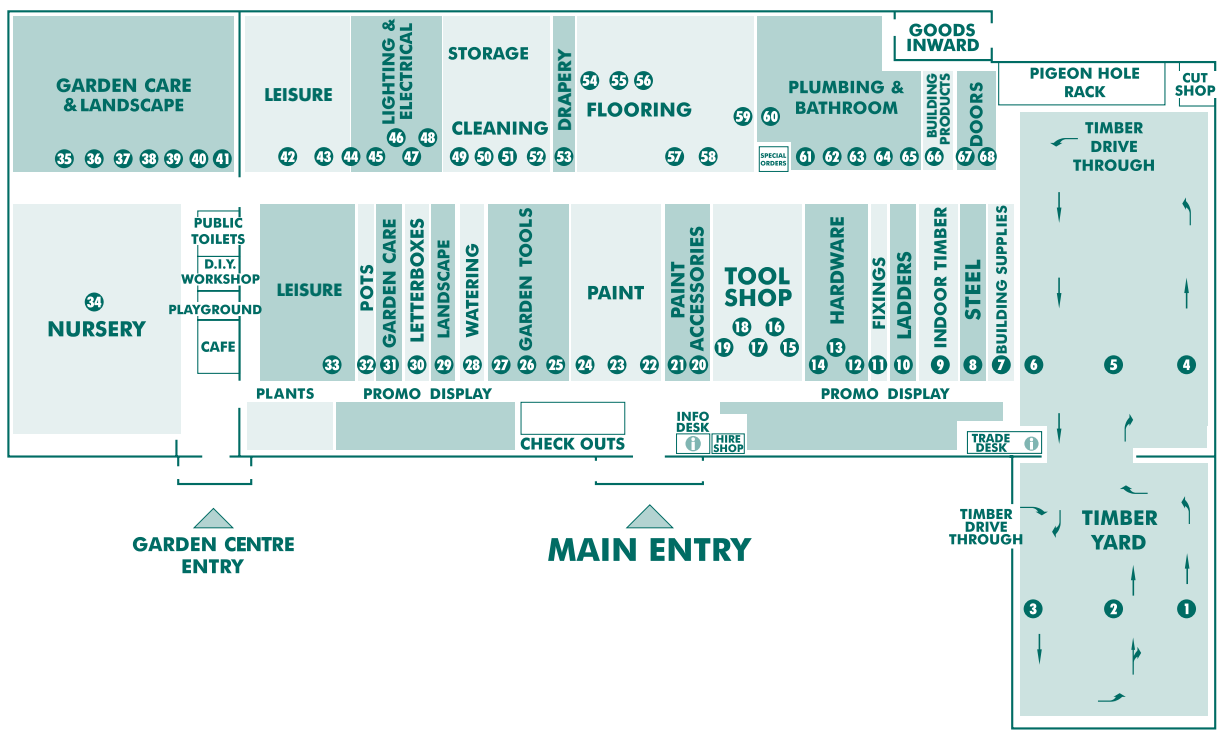

PRODUCT	AISLE	PRODUCT	AISLE	PRODUCT	AISLE	PRODUCT	AISLE
A		Drop sheets	20	Laundry Cabinets & Tubs	64	Sealers	57
Adhesives	20			Lawn Mowers & Accessories	25	Secateurs	26
Air Conditioners	Backwall (69)	E		Lawn Seed	31	Security Alarms	13
Air Tools	18	Electrical Accessories	48	Lawn Starters	31	Seedlings	Nursery
Alum. Mouldings	8	Electrical Timer	45	Letterboxes	29	Seeds	31
Antennas	48	Exhaust Fans	Backwall (69)	Levels	16	Shade Cloth	29
Arches	41	Extension Leads	48	Lighting Garden / Solar	44	Shade Sails	29
Artificial Turf	29	F		Lighting Interior	46 & 47	Sheds & Accessories	40
Aviaries	39	Fasteners	11	Lighting Sensor	44	Shelving	49 & 50
B		Fence Extensions	38	Line Trimmers	25	Shelving Brackets	49
Bamboo Screens	38	Fencing	8	Locks- Door & Window	14	Shoe Racks	49
Bamboo Stakes	41	Fertilisers	31	Loppers	26	Shovels, Spades, Forks	26
Bath Mats	63	Fillers	20	Lubricants	15	Shower bases	62
Bath Tubs	62	Fire Safety	13	M		Shower Curtains	63
Bathroom Accessories	63	Flashing	7	Manure	36	Shower Heads	61
Bathroom Basins & Cabinets	63	Floor Rugs & underlay	54 & 55	Masking Tape	20	Shower Screens	62
Bathroom Fan / Heaters	Backwall (69)	Flooring	54	Mirrors	62	Silicone	20
Bathroom Vanities	61	Flooring Adhesives	57	Mops	51	Sink Plugs	63
Batteries	Front of Tool Shop	Flyscreen & Accessories	12	Mulch	36	Skylights	7
BBQs	42	Furniture Cover	42	Mulchers	25	Sleepers	1
BBQs & Accessories	42	Furniture Polish	24	N		Smoke Alarms	13
Bins - Indoor	52	Furniture protectors	13	Nail Guns	18	Socket Sets/Spanners/Screwdrivers/Pliers	15
Bins - Outdoor	52	G		Nails	12	Spirits/Turps	20
Bird Netting	29	Garage door openers	13	Numerals	29	Spray Paints	23
Bistro Blinds	53	Garage Doors	6	Nuts & Bolts	11	Sprinklers	28
Blinds and Accessories	53	Garage Storage	50	O		Steel	8
Blower Vacs	25	Garden Edging - Plastic	38	Outdoor Furniture	43	Storage Boxes	49 & 50
Boots	26	Garden Edging - Timber etc.	38	P		Switches & Sockets	48
Brooms & buckets	51	Garden Fencing and Screens	38	Packaging Materials	Backwall (69)	T	
Bubble wrap	Backwall (69)	Garden Gloves	26	Pad bolts	12	Table : Folding	43
Bug Zappers	42	Garden Hose & Accessories	28	Padlocks	12	Tap Fittings	64
Builders Plastic	7	Garden Sheds/Access	40	Paint - Effect Paint	22	Tape Measures	16
C		Garden Sprayers	32	Paint - Exterior	23	Tapes	20
Cabinet Hardware	14	Garden Stakes	41	Paint - Exterior woodcare	24	Tapware	61
Canopies	8	Garden Timers	27	Paint - Interior	22	Tarps	29
Carpet	Backwall (69)	Garden Tools	26	Paint - Interior woodcare	24	Telephone Accessories	48
Castors	13	Gas Cylinders/Access	42	Paint Brushes & rollers	21	Tie Downs	12
Cavity Units	66	Gates	8	Paint Tools	21	Tiles & Accessories	56 & 57
Ceiling Fans	Backwall (69)	Gazebos	33	Pavers	35	Tiles Adhesives	57
Cement	4	Globes	45	Pebbles	41	Timber Flooring	54
Chain/Rope	12	Grab Rails	63	Pesticide	32	Timber Mouldings	9
Chainsaws	25	Greenhouses	41	Pet Doors	39	Timber Oils	24
Chair Tips	13	Grout	57	Pickets	41	Toilet Brushes	51
Chairs	43	Gutter guard	41	Plaster Acc/ Trims	7	Toilet Seats	62
Child Safety	13	Guttering/Downpipes	Back of 65	Plasterboard	6	Toilet Suites	63
Chisels / Files	15	H		Plastic Mesh	8	Torches	48
Chlorine	32	Hammers	15	Plumbing Fittings	64	Towel Rails	63
Circular Saw Blades	19	Hammocks	32	Plumbing Supplies & Tools	64	Trellis - Expanding	38
Citronella Lights & Oils	42	Hand Trolleys	27	Poly Carbonate Sheeting	8	Trellis - Plastic	38
Clamps	16	Hanging Baskets & Hooks	30	Poly Tubing	27	TV Brackets	48
Cleaning Solutions	51	Heaters	Backwall (69)	Ponds & Pond Pumps	Garden Decor Front Wall	U	
Clothes Airers	52	Herbicides	32	Pool Chemicals	32	Umbrellas/Bases	33
Clothes Lines	Backwall (69)	Hinges	14	Pool Fencing	8	V	
Compost Bins	26	Home Automation	13	Post Supports	11	Vacuums	51
Compound Saws	17	Hooks	13	Pots - Glazed	Backwall of Nursery	Velcro	13
Concrete & Mortar	4	Hose Fittings	28	Pots - Plastic	30	Vents (wall, ceiling, roof)	7
Conduit	Backwall (69)	Hose Reels	28	Pots - Terracotta	Backwall of Nursery	Vices	Backwall of Tool Shop
Coolers/Esky	33	Hot Water Units	66	Potting Mix	37	Vinyl Tiles	55
Copper Tubing	65	I		Power boards	48	W	
Craft Paint & Products	20	Insecticides & Insect control	32	Power Tools & Accessories	Tool Shop	Wallpaper & Borders	20
Crow Bars	26	Insulation Batts	Timber Yard	Pressure Pipe	64	Wardrobe Organisers	49
Cubby Houses	39	Ironing Boards	52	Pressure Washers	17	Wardrobe Systems	49
Curtain Fittings	53	Irrigation	27	PVC Fittings	64	Washers- Nuts & Bolts	11
Curtains	53	J		R		Washers- Plumbing	64
D		Jerry Cans	Leisure Base & 25	Rakes	26	Water Drums	3