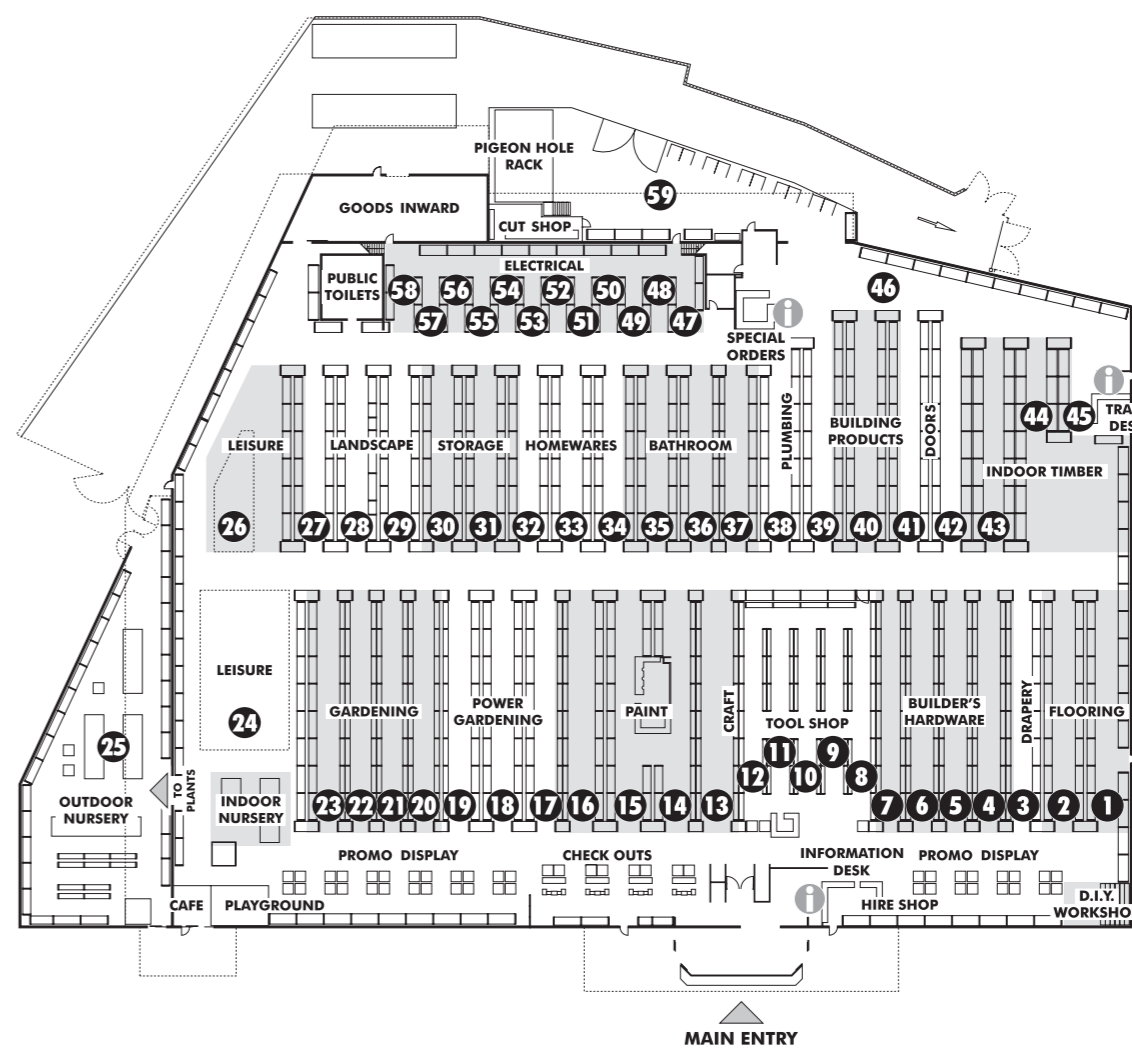

NORTH PARRAMATTA Ph: 02 9873 8000

HARDWARE CAFE

Cakes, muffins, slices, cold drinks, cookies, pies, pasties, sausage rolls, sandwiches, foccacias, rolls, paninis, cappuccino & espresso coffees when.

D.I.Y. WORKSHOPS

We run free D.I.Y. classes on assorted popular projects. See the sign at the front of the store so you know what's coming up and when.

OPEN 7 DAYS

We open seven days a week to ensure we can serve you when you want. Also we open early and trade late, see the front of the store for our trading hours.

KIDS PLAYGROUND

We have a playground inside so that your children can safely enjoy themselves while you enjoy the shopping.

SPECIAL ORDERS

EXPERT ADVICE

Our trained, knowledgeable and friendly team members are here to serve you. We know how important it is for you to have the right information about products for your project.

LOWEST PRICES

WIDEST RANGE

We carry the biggest range of home improvement merchandise in Australia. The very finest brand name products are featured in every department.

WAREHOUSE SAVINGS

We buy in bulk and pass on the savings to you in lower everyday prices. We don't have fancy floors or ceilings, but you save because we save.

HIRE SHOP

For your convenience, Bunnings Warehouse operates a hire shop for you to take on all the projects you need to maintain and decorate your home.

STORE DIRECTORY