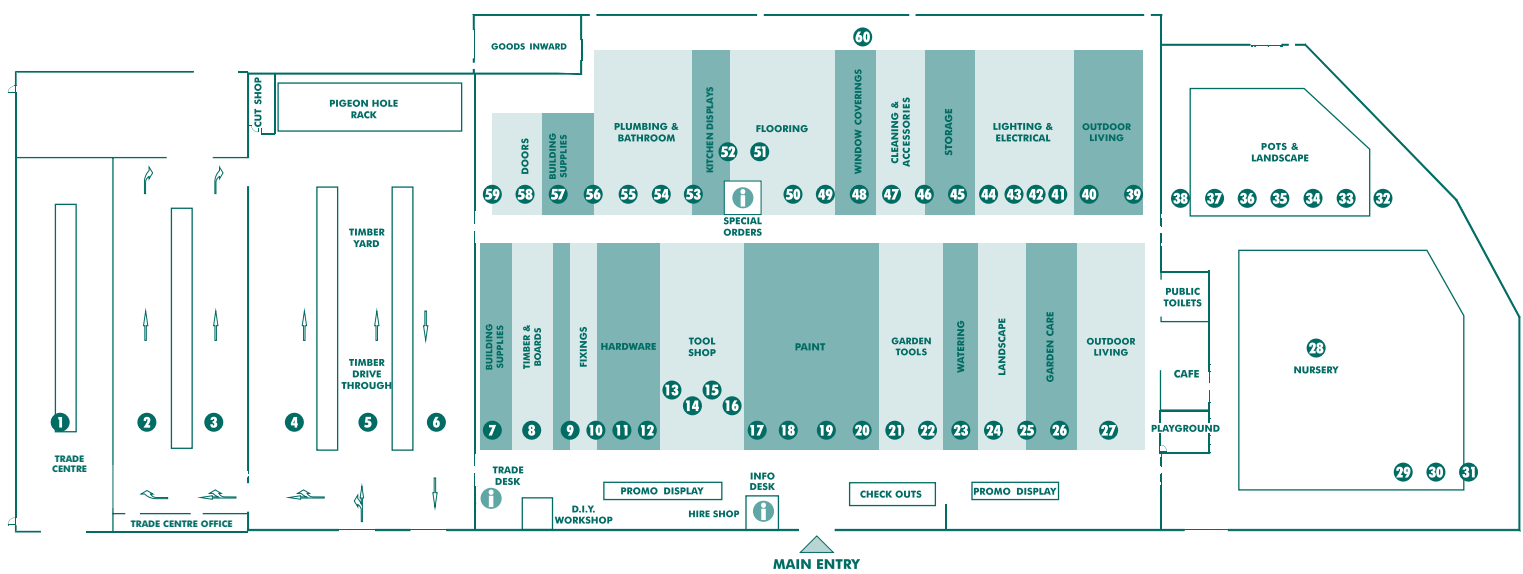

PRODUCT	AISLE	PRODUCT	AISLE	PRODUCT	AISLE	PRODUCT	AISLE
A		E		M		T	
Adhesives	17	Electrical Accessories	44	Manure	32	Table : Folding	40
Air Conditioners	60	Electrical Timer	44	Masking Tape	17	Tap Fittings	55
Air Tools	13	Exhaust Fans	60	Mirrors	54	Tape Measures	16
Alum. Furniture	40	Extension Leads	44	Mops	47	Tapes	17
Antennas	44			Mulch	32	Tapware	53
Arches	38	F		Mulchers	21	Tarps	24
Artificial Turf	24	Fasteners	9	N		Telephone Accessories	44
Aviaries	38	Fence Extensions	24	Nail Guns	17	Tie Downs	10
B		Fencing	59	Nails	16	Tiles & Accessories	50
Bamboo Screens	25	Fertilisers	26	Numerals	24	Tiles Adhesives	49
Bamboo Stakes	38	Fillers	17	Nuts & Bolts	27	Timber Flooring	51
Bath Mats	55	Fire Safety	11	O		Timber Joiners	14
Bath Tubs	54	Flashing	7	Outdoor Furniture	40	Timber Mouldings	8
Bathroom Accessories	55	Floor Rugs & underlay	50	P		Timber Oils	20
Bathroom Basins & Cabinets	54	Flooring	50	Packaging Materials	45	Toilet Brushes	47 & 55
Bathroom Fan / Heaters	60	Flooring Adhesives	49	Pad bolts	11	Toilet Seats	54
Bathroom Vanities	54	Flyscreen & Accessories	10	Padlocks	11	Toilet Suites	54
Batteries	16	Furniture Cover	27	Paint - Effect Paint	19	Torches	44
BBQs	39	Furniture Polish	20	Paint - Exterior	18	Towel Rails	55
BBQs & Accessories	39	Furniture protectors	11	Paint - Exterior woodcare	20	Trellis - Expanding	38
Bins - Indoor	47	G		Paint - Interior	19	Trellis - Plastic	38
Bins- Outdoor	60	Garage door openers	12	Paint - Interior woodcare	20	TV Brackets	44
Bird Netting	38	Garage Doors	59	Paint Brushes & rollers	17	U	
Bistro Blinds	48	Garage Storage		Paint Tools	17	Umbrellas/Bases	60
Blinds and Accessories	48	Garden Edging - Plastic	25	Pavers	29 & 30	V	
Blower Vacs	21	Garden Edging - Timber etc.	25	Pebbles	29	Vacuums	47
Boots	22	Garden Fencing and Screens	25	Pesticide	25	Velcro	11
Brooms & buckets	47	Garden Gloves	22	Pet Doors	10	Vents (wall, ceiling, roof)	57
Bubble wrap	45	Garden Hose & Accessories	23	Pickets	38	Vices	14
Bug Zappers	39	Garden Sheds/Access	37	Plaster Acc/ Trims	7	Vinyl Tiles	49
Builders Plastic	7	Garden Sprayers	38	Plasterboard	6	W	
C		Garden Stakes	38	Plastic Mesh	7	Wallpaper & Borders	17
Cabinet Hardware	12	Garden timers	23	Plumbing Fittings	55	Wardrobe Organisers	45
Canopies	57	Garden Tools	22	Plumbing Supplies & Tools	55	Wardrobe Systems	45
Carpet	50	Garden Trolleys	22	Poly Carbonate Sheeting	57	Washers- Nuts & Bolts	10
Castors	11	Gating	60	Poly Tubing	23	Washers- Plumbing	55
Cavity Units	57	Gazebos	60	Ponds & Pond Pumps	28	Water Drums	27
Ceiling Fans	60	Globes	42	Pool Chemicals	40	Water Filtration	60
Cement	4	Grab Rails	55	Pool Fencing	59	Watering Cans	23
Chain/Rope	10	Greenhouses	37	Post Supports	7	Waterproofing Accessories	7
Chainsaws	21	Grout	49	Pots - Glazed	30	Weather Seal	11
Chair Tips	11	Gutter guard	38	Pots - Plastic	35	Weed Killers	25
Chairs	27	Guttering/Downpipes	56	Pots - Terracotta	30	Weed Mat	25
Child Safety	11	H		Potting Mix	34	Welders	13
Chisels / Files	13	Hammers	15	Power boards	44	Wheelbarrows	22
Chlorine	40	Hammocks	27	Power Tools & Accessories	14	Wheels	11
Circular Saw Blades	16	Hand Trolleys	22	Pressure Pipe	56	Wire	38
Citronella Lights & Oils	39	Hanging Baskets & Hooks	35	Pressure Washers	15	Wire Brushes	13
Clamps	14	Heaters	no	PVC Fittings	56	Wire Mesh	38
Cleaning Solutions	47	Herbicides	25	R		Work Benches	45
Clothes Airers	47	Hinges	12	Rakes	22	Worm Farms	38
Clothes Lines	60	Home Automation	44	Rangehoods	52		
Compost Bins	38	Hooks	10	Rivets	10		
Compound Saws	14 & 15	Hose Fittings	23	Roofing	57		
Concrete & Mortar	7	Hose Reels	23	Rope	10		
Conduit	60	Hot Water Units	56	Router & Router Accessories	15		
Coolers/Eskey	40	I		Rugs	50		
Copper Tubing	55	Insecticides & Insect control	25	S			
Craft Paint & Products	17	Insulation Batts	6	Safes	11		
Crow Bars	14	Ironing Boards	47	Sand	29		
Cubby Houses	36	Irrigation	23	Sanding Sheets	16		
Curtain Fittings	48	J		Sandpaper	18		
Curtains	48	Jerry Cans	21	Saws	13		
D		K		Scales	55		
Decking	5	Kids Play Equipments	36	Screws	9		
Decking Stains	20	Kitchen Appliances	52	Sealers	7		
Dog Kennels	37	Kitchen Cabinets	60	Secateurs	22		
Door Chimes	11	Kitchen Display	53	Security Alarms	11		
Door Frames/Jambs	8	Kitchen Sinks	53	Seedlings	28		
Door Handles/Knobs	12	Kitchen Sinks	53				
Door Mats	49	Kitchen Tidies	60				
Door Stops	12	Knives	13				
Door Tracks	12	L