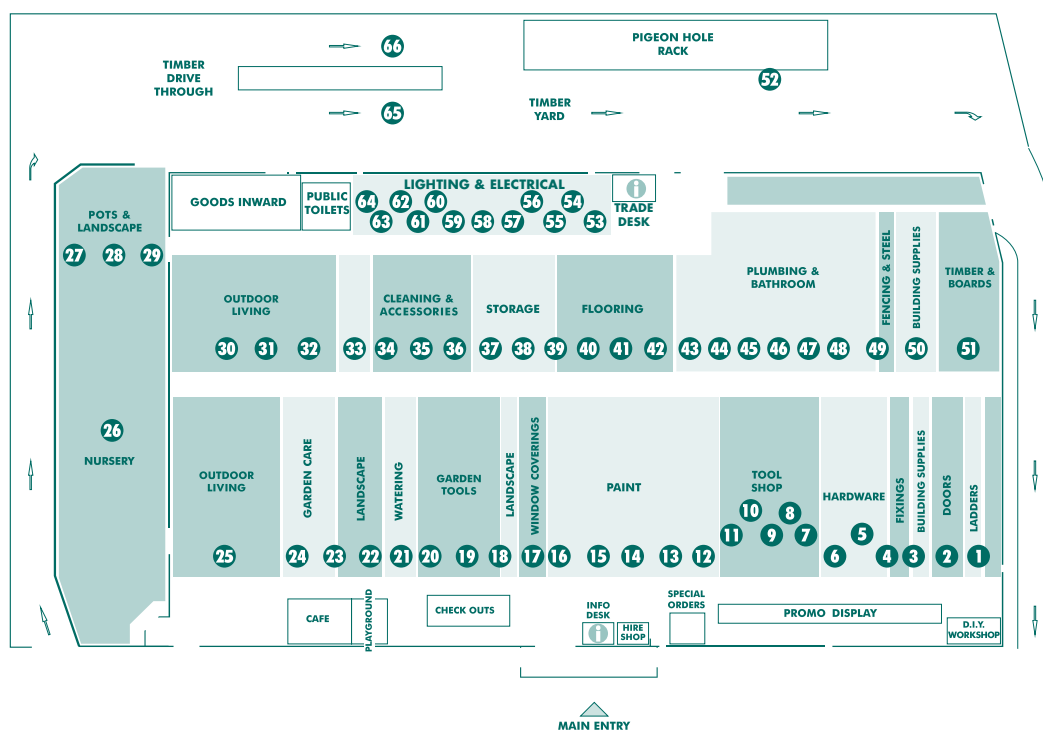

PRODUCT	AISLE	PRODUCT	AISLE	PRODUCT	AISLE	PRODUCT	AISLE
A		E		M		T	
Adhesives	12	Electrical Accessories	53	Manure	28	Tables	31/32
Adhesives - Flooring	40	Electrical Flex	58	Masking Tape	12	Tap Fittings	48
Air Compressors	8	Eskys/Coolers	25	Mats - Door	39	Tape Measures	10
Air Conditioners	57	Exhaust Fans	57	Mirrors	44	Tapes	12
Air Tools	8	Extension Leads	54	Mops	35	Tapware	45
Alum. Mouldings	51	Exterior Awnings	3	Mouldings Timber	1	Tarps	23
Aluminium Frieze	40	Exterior Lighting	60	Mowers & Accessories	19	Television Accessories	55
Aluminium Furniture	31	Exterior Paint	14-15	Mulch	27/28	Tile Adhesive	40
Antennas	55	External Hooks	5	Mulchers	19	Tile Cutters	40
Anti-Bird Netting	22	F		N		Tiles - Ceramic	42
Arches	29	Fasteners	3	Nailer Guns	7	Tiles - Vinyl	41
Aviaries	29	Fence Accessories	50	Nails/Screws	4	Tiles Accessories	40
Awnings	3	Fence Finish	15	Numerals	18	Timber	65
B		Fence Sheets	50	Nuts & Bolts	3	Timber Boards	65
Bamboo Screens	22	Ferns	26	O		Timber Finishes	13
Bamboo Stakes	29	Fertilisers	24	Outdoor Chairs	32	Timber Fixing Accessories	4
Bath Display	46	Fillers	12	Outdoor Furniture	25/32	Timber Flooring	65
Bath Tubs	46	Fire Safety	5	Outdoor Lounges	25/32	Timber Furniture	31/32
Bathroom Accessories	47	Flashing	49	Outdoor Nursery	26	Timber Joiners	49
Bathroom Basins	43	Floating Flooring	41	Outdoor Settings	25	Timber Oils	13
Bathroom Fan / Heaters	57	Floor Rugs	41	Outdoor Swings	25	Timber Sheets	65
Bathroom Vanities	44	Floor Underlay	41	Outdoor Tables & Chairs	25	Toilet Seats	43
Batteries	11	Florescent Globes	57	Ovens	45	Toilet Suites	43
BBQs	30	Flyscreen Accessories	4	P		Torches	55
BBQs & Accessories	25	Folding Doors	2	Padbolts	5	Towel Rails	47
Benches Outdoor	32	Forks	20	Padlocks	5	Trellis - Expanding	28
Bins	36	Fountains/Ponds	25	Paint	13 to 16	Trellis - Plastic	28
Bird Netting	22	Furniture Polish	13	Paint Brushes	12	Trolleys	18
Bistro Blinds	17	G		Paint Desk	15/16	Turps	13
Blinds and Accessories	17	Galvanised Shelving	37	Paint Fillers	12	U	
Blower Vacs	19	Garage Storage	37	Paint Rollers	12	Umbrellas/Bases	25
Bolts	3	Garbage Bins	36	Paint Scrapers	12	V	
Boots	19	Garden Carts	18	Paint Tools	12&13	Vacuums	35
Brass Tap Fittings	48	Garden Edging	22	Pantries	52	Vanity Units	44
Brooms	35	Garden Edging - Plastic	22	Pavers	66	Velcro	5
Buckets	36	Garden Edging - Timber etc.	22	Paving Paint	14	Venetian Blinds	17
Bug Zappers	30	Garden Fencing and Screens	22	Pebbles	29	Vents (wall, ceiling, roof)	3
Bulbs	56	Garden Hose Accessories	21	Pesticide	23	Vices	10
C		Garden Hoses	21	Pet Doors	4	Vinyl	40
Cabinet Fixings	6	Garden Irrigation	21	Pickets	23	Vinyl Sheeting	40
Carpet Runners	40	Garden Lighting	64	Pine	65	Vinyl Tiles	41
Carpeting	40	Garden PowerTools	19	Pine Poles	65	W	
Carpet-Outdoor	40	Garden Sheds/Access	29	Pine Shelving	37	Wardrobe Organisers	38
Castors	5	Garden Sieves	24	Pineboards	51	Wardrobe Systems	38
Cavity Units	2	Garden Sprayers	23	Plant Food	24	Washers/ Values	48
Ceiling Fans	58	Garden Stakes	29	Plant Pots	27/33	Water Drums	32
Cement	52	Garden Tools	19	Plants	26	Water Filters	44
Cement products	50	Garden Gloves	20	Plaster Acc/ Trims	50	Water Heaters	48
Ceramic Pots	27	Gas Cylinders/Access	30	Plasterboard	65	Watering Cans	21
Ceramic tile adhesives	40	Gas Tools	8	Plastic Sheeting	50	Waterproofing Accessories	50
Ceramic Tiles	42	Gate Hooks/Fittings	5	Plugs	48	Weather Seal	6
Chain Wire	4	Gates	51	Plumbing Supplies	48	Weed Killers	23
Chain/Rope	4	Gazebos	25	Plumbing Tools	11	Weed Mat	22
Chainsaws	19	Glass Bricks	41	Poly Carbonate Sheeting	3	Welders	7
Chair Tips	5	Globes	56-57	Poly Tubing	48	Wheelbarrows	18
Child Safety	5	Grab Rails	43	Ponds	25	Wheelie Bins	36
Chisels / Files	11	Greenhouses	29	Pool Chemicals	32	Wheels	5
Chlorine	32	Grout	40	Pool Fencing	50	Wire Brushes	12
Circular Saw Blades	7	Gutterguard	23	Post Supports	49	Worm Farms	22
Citronella Lights & Oils	30	Guttering/Downpipes - Galvanised	49	Pots - Glazed	27	X	
Clamps	10	Guttering/Downpipes - PVC	49	Pots - Plastic	33		
Cleaning Solutions	35	H		Pots - Terracotta	27		
Clothes Airers	34	Hammers	11	Potting Mix	27/28		
Clothes Lines	34	Hammocks	25	Power Garden	19		
Colour Cards	16	Hand Tools	11	Power Tool Accessories	7		
Compost Bins	20	Hand Trolleys	18	Power Tools	7 to 11		
Compound Saws	8&9	Hanging Baskets & Hooks	33	Powerboards	55		
Concrete & Mortar	50	Heaters	58	Pressure Pipe	49		
Concrete Ornaments	27	Herbicides	23	PVC Drainage	49		
Concrete Pavers	66	Heritage	51	PVC Fittings	49		
Conduit	59	High Gloss Enamels	15	PVC Junctions	49