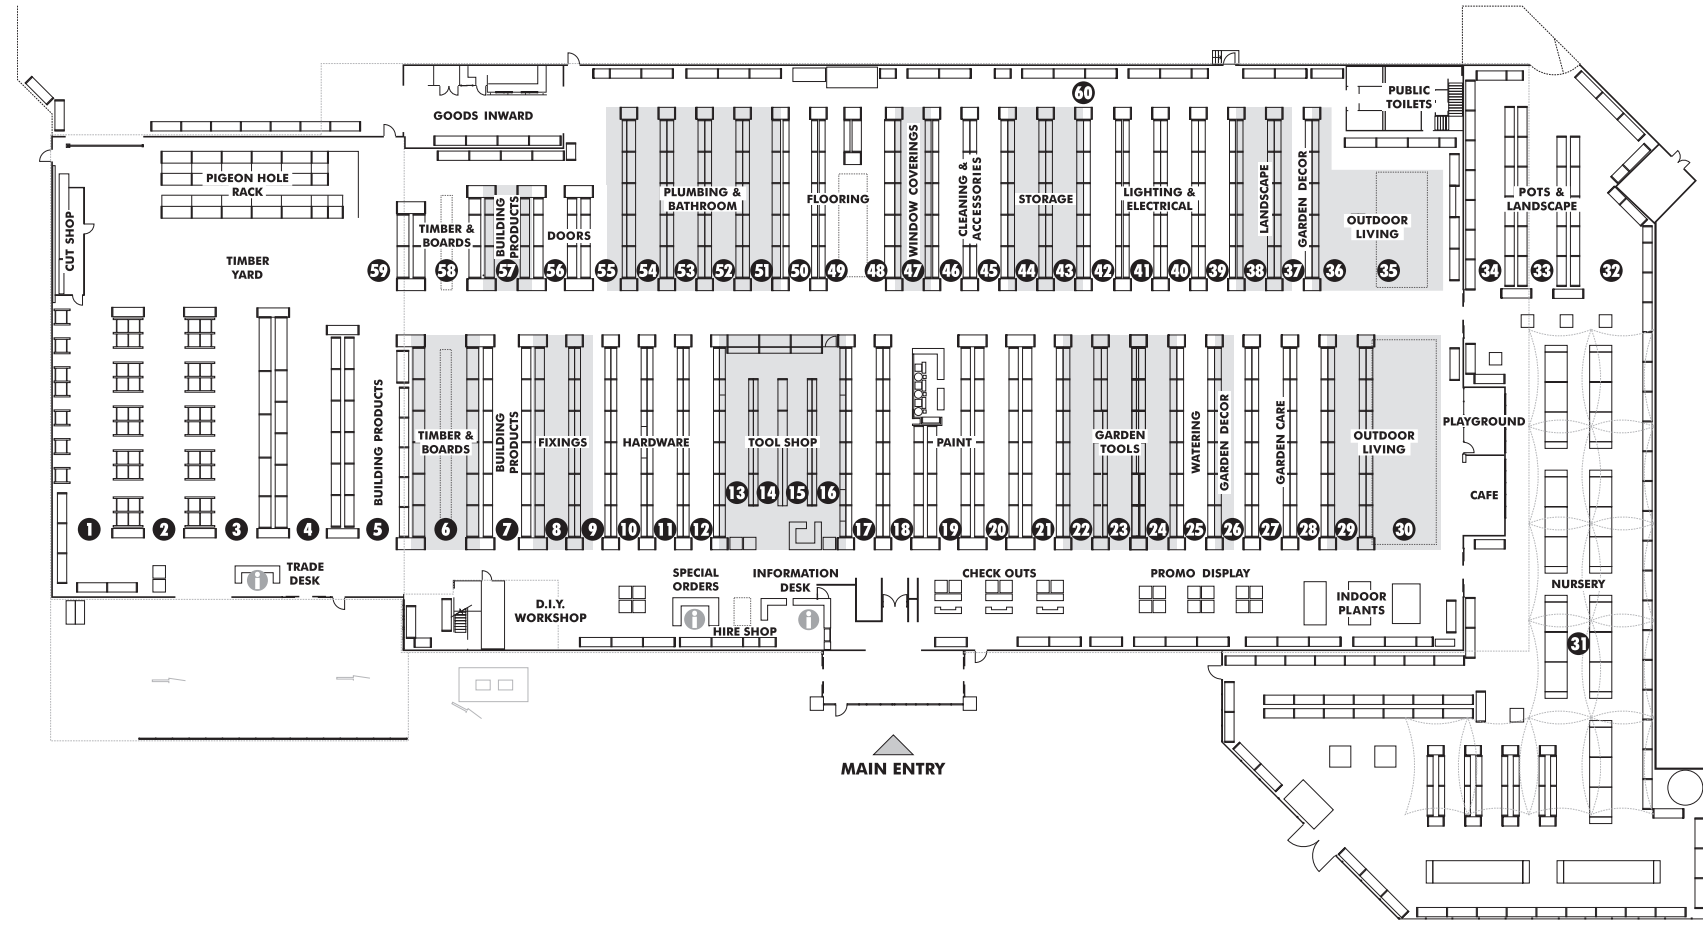

D.I.Y. WORKSHOPS
We run free D.I.Y. Classes on assorted popular projects. See the sign at the front of the store so you know what's coming up and when.

OPEN 7 DAYS
We open seven days a week to ensure we can serve you when you want. Also we open early and trade late, see the front of the store for our trading hours.

KIDS PLAYGROUND
We have a playground inside so that your children can safely enjoy themselves while you enjoy the shopping.

SPECIAL ORDERS
Looking for something special? Try our Special Orders Desk. Bunnings can order almost any product for you, as long as it's made by a company we do business with in the home improvement, renovation and trade markets.

EXPERT ADVICE
Our trained, knowledgeable and friendly team members are here to serve you. We know how important it is for you to have the right information about products for your project.

WIDEST RANGE
We carry the biggest range of home improvement merchandise in Australia. The very finest brand name products are featured in every department.

WAREHOUSE SAVINGS
We buy in bulk and pass on the savings to you in lower everyday prices. We don't have fancy floors or ceilings, but you save because we save.

HIRE SHOP
For your convenience, Bunnings Warehouse operates a hire shop for you to take on all the projects you need to maintain and decorate your home.

STORE DIRECTORY