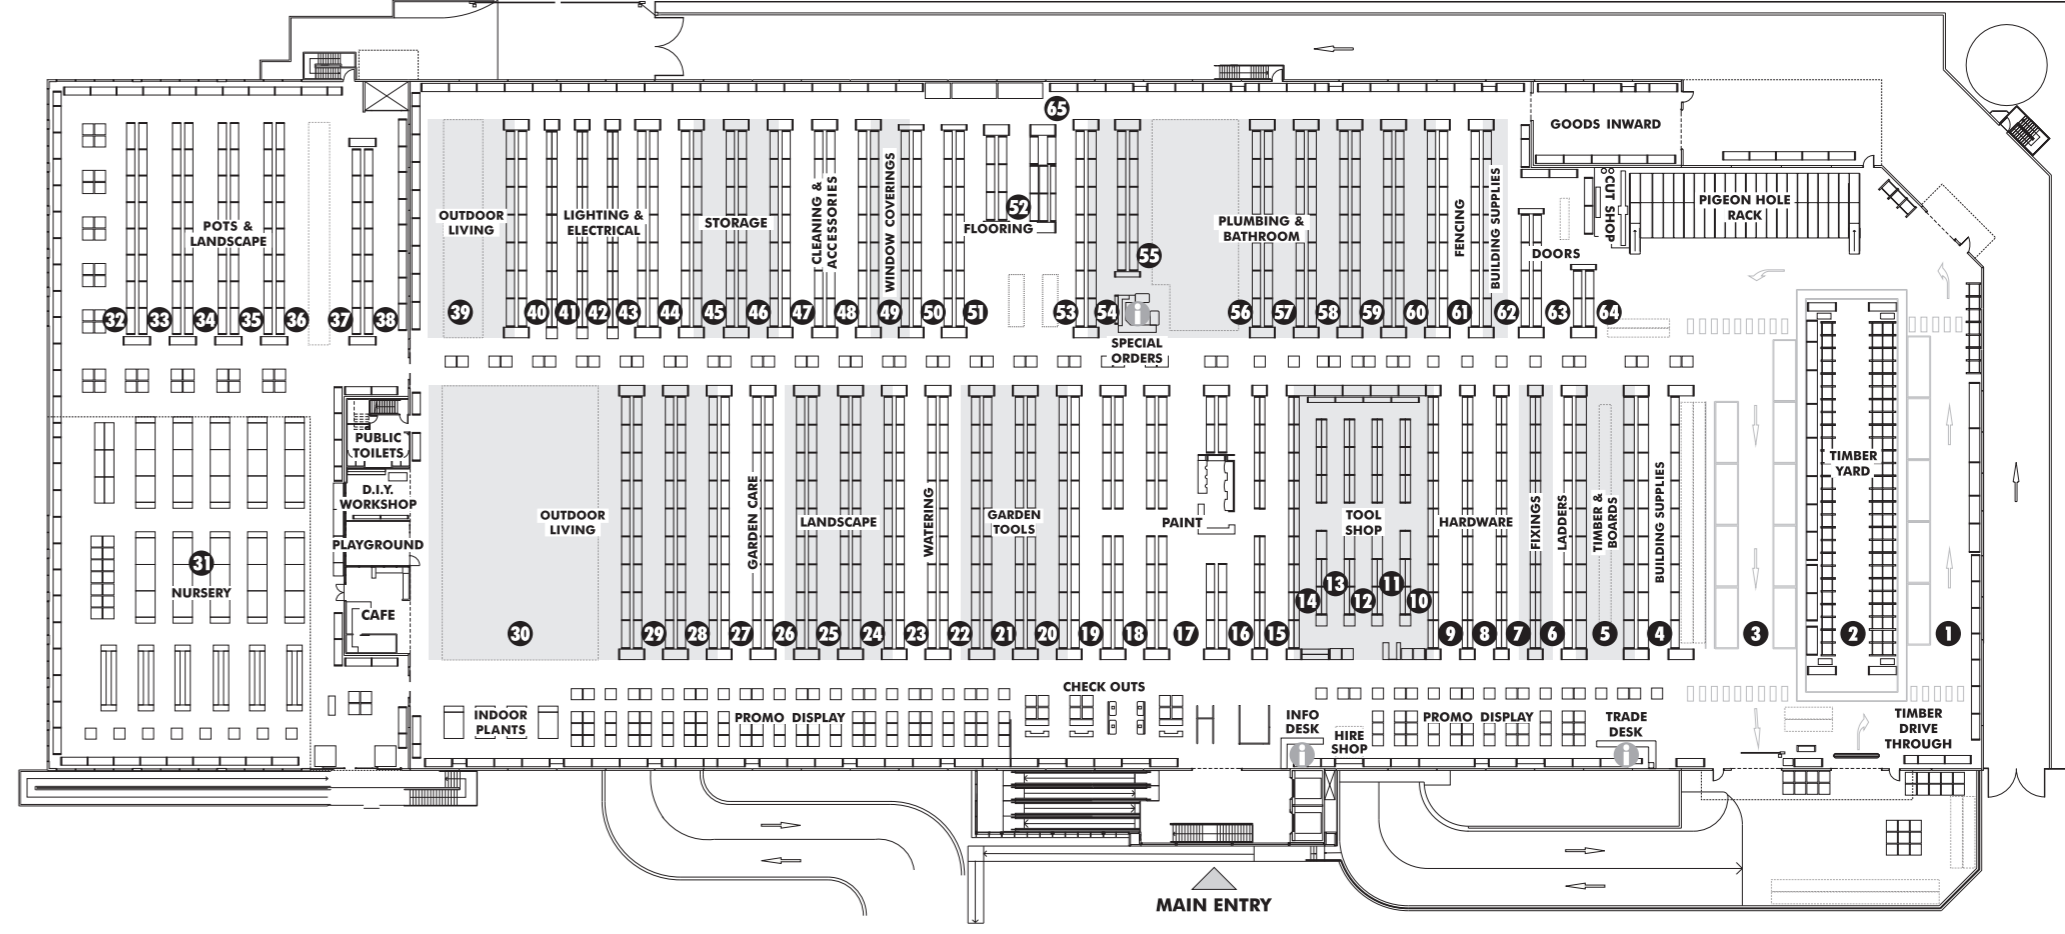

GREENACRE

Ph (02) 8755 7600

LOWEST PRICES

STORE MAP

GREENACRE

Inside is a handy map and list of other services available for your convenience

BUNNINGS warehouse

LOWEST PRICES ARE JUST THE BEGINNING...