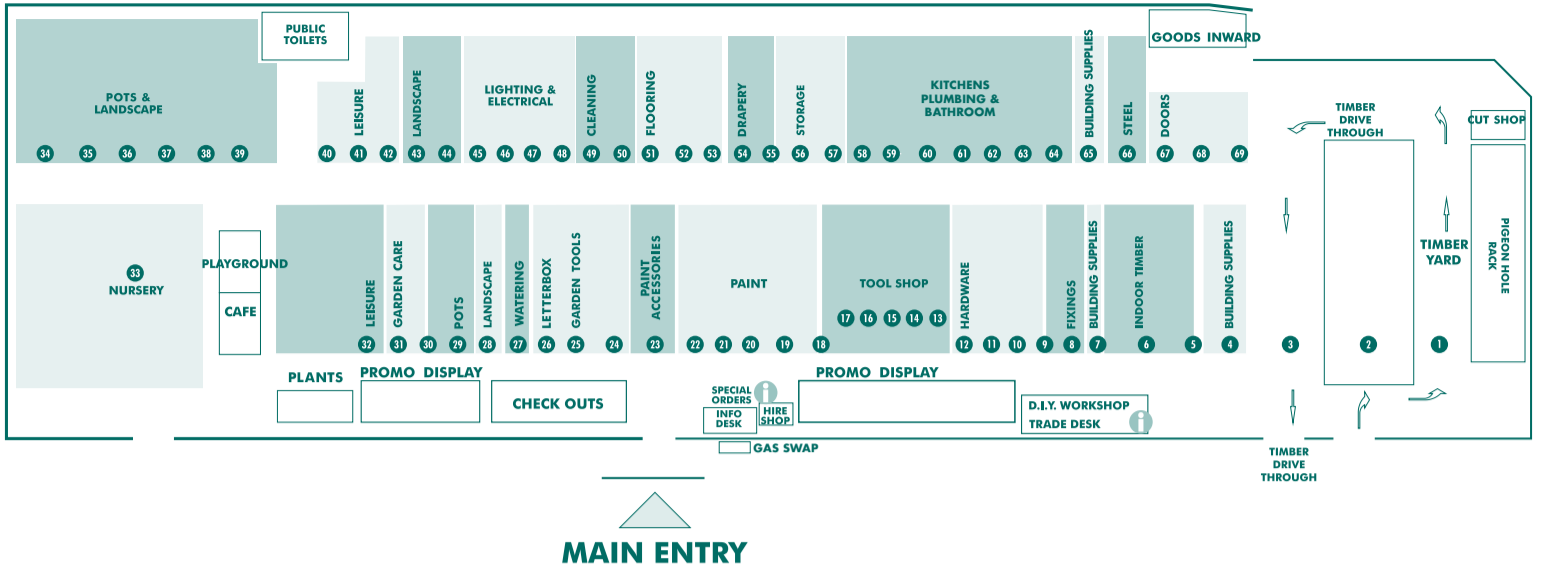

MAIN ENTRY