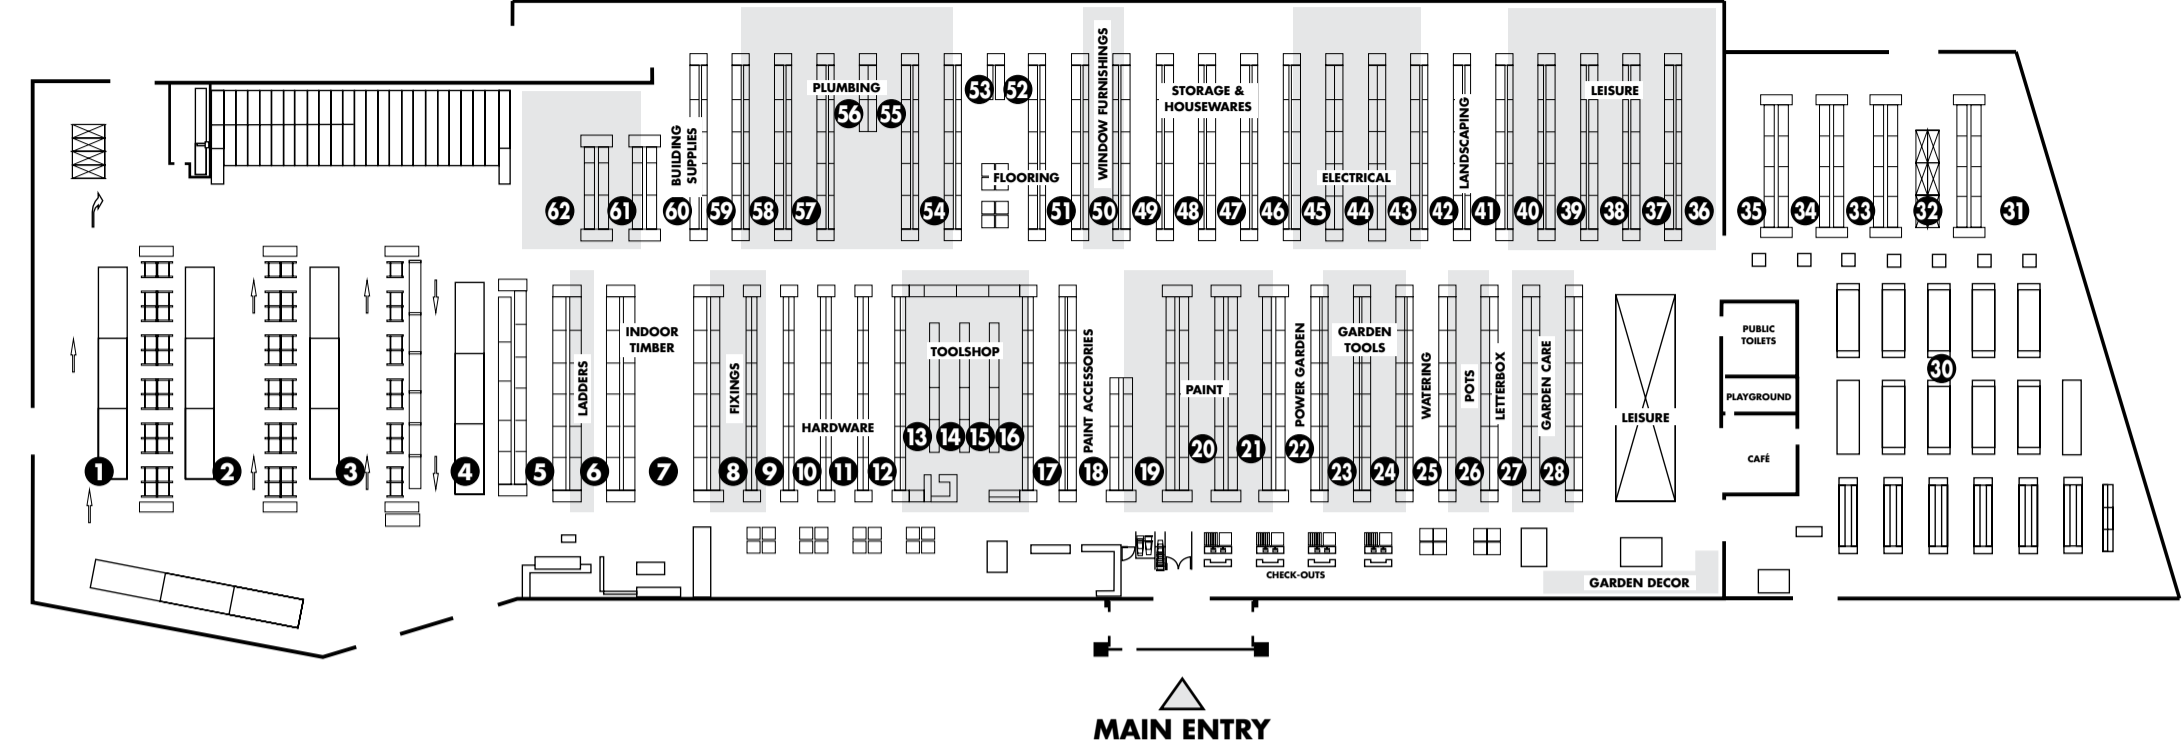

PORT KENNEDY
Ph: 08 9524 0200

LOWEST PRICES

STORE MAP

PORT KENNEDY

Inside is a handy map and list of other services available for your convenience

LOWEST PRICES ARE JUST THE BEGINNING...

STORE DIRECTORY

PRODUCT	AISLE	PRODUCT	AISLE	PRODUCT	AISLE	PRODUCT	AISLE	PRODUCT	AISLE
A		Door Frames/Jambes	62	I		Plant Food	28	Tape Measures	14
Adhesives	17	Door Handles/Knobs	12	Insecticides	27	Plaster Acc./ Trims	5	Tapes	56
Air Tools	16	Door Mats	51	Insulation Batts	2	Plasterboard	4	Tap ware	56
Alum. Mouldings	60	Door Stops	12	Ironing Boards	48	Plastic Mesh	42/43	Tarps	42
Antennas	45	Door Tracks	11	Irrigation	25	Plumbing Fittings	59	Television Accessories	45
Arches	35	Doors	63	J		Plumbing Supplies & Tools	57	Tiles Adhesives	51
Aviaries	35	Drainage	59	Jerry Cans	22	Poly Carbonate Sheeting	61	Tiles & Accessories	51/52
B		Drill Bits	16	K		Poly Tubing	25	Timber Boards	3
Bamboo Screens	41	Drop sheets	18	Kitchen Cabinets	56	Ponds	29	Timber Flooring	4
Bamboo Stakes	30	E		Kitchen Display	55	Pool Chemicals	38	Timber Joiners	15
Bath Tubs	57	Electrical Accessories	45	Kitchen Sinks	55	Pool Fencing	60	Timber Oils	21
Bathroom Accessories	54	Electrical Plugs	45	Kitchen Tidies	14	Post Supports	8	Timber Sheets	3
Bathroom Basins & Cabinets	55	Exhaust Fans	61	Knives	14	Pots - Glazed	26-30	Timers Garden	25
Bathroom Fan / Heaters	43	Extension Leads	45	L		Pots - Plastic	26	Timers Electrical	45
Bathroom Vanities	56	F		Ladders	6	Pots - Terracotta	30	Toilet Brushes	49
Batteries	16	Fasteners	8/9	Lattice - Timber	31	Potting Mix	33	Toilet Seats	55
BBQs	37	Fencing	61	Laundry Baskets/Hampers	48	Power Tools & Accessories	13-16	Toilet Suites	55
BBQs & Accessories	37	Fertilisers	28	Laundry Cabinets & tubs	60	Pressure Washers	14	Torches	44
Bird Netting	42	Fillers	17	Lawn Mower & Accessories	22	Power boards	45	Towel Rails	54
Bistro Blinds	50	Fire Safety	9	Lawn Seed	28	Pressure Pipe	25	Trellis - Expanding	31
Blinds and Accessories	50	Flashing	58	Lawn Starters	28	PVC Fittings	25	Trellis - Plastic	42
Blower Vacs	22	Flooring	52	Levels	14	R		U	
Boots	22	Floor Rugs & underlay	52	Lighting Garden / Solar	43	Racking Accessories	46	Umbrellas/Bases	29
Brooms&buckets	49	Flyscreen & Accessories	10	Lighting Sensor	43	Rakes	23	V	
Bug Zappers	37	Fountains/Ponds	29	Line Trimmers	22	Rivets	8	Vacuums	15
Builders Plastic	5	Furniture Polish	49	Locks	11	Routers & Router Accessories	15	Velcro	11
C		G		Loppers	23	Rugs	52	Vents (wall, ceiling, roof)	61
Cabinet Fixings	12	Garage Storage	46	Lubricants	13	S		Vices	14
Carpeting	52	Garbage Bins	48	M		Safes	9	Vinyl Sheeting	51
Castors	11	Garden Edging - Plastic	41	Manure	34	Sanding Sheets	16	Vinyl Tiles	52
Cable Ties	45	Garden Edging - Timber etc.	41	Masking Tape	17	Sandpaper	16	W	
Ceiling Fans	45	Garden Fencing and Screens	41	Mirrors	57	Saws	14-16	Wall Lights	43
Cement	2	Garden Hose & Accessories	25/26	Mops	49	Scales	54	Wallpaper & Borders	17
Chain/Rope	10	Garden Power Tools	22	Mouldings Timber	7	Screws	5	Wallpaper Organisers	47
Chainsaws	22	Garden Sheds/Access	35	Mulch	34	Sealers	5/51	Wardrobe Systems	47
Chair Tips	11	Garden Sprayers	27	Mulchers	22	Secateurs	23	Wardrobe Organisers	47
Child Safety	9	Garden Stakes	30	N		Security Alarms	9	Washers/ Values	57
Chisels / Files	13	Garden hand Tools	23	Nail Guns	16	Seed Packets	28	Water Drums	24
Chlorine	38	Garden Gloves	23	Nails/Screws	9	Seedlings	30	Water Filters	56
Circular Saw Blades	16	Gas Cylinders/Access	37	Numerals	27	Shade Cloth	42	Watering Cans	25
Citronella Lights & Oils	37	Gates	1	Nuts & Bolts	8	Shade Sails	42	Waterproofing Accessories	5
Clamps	14	Gazebos	38	O		Sheds & Accessories	35	Weather Seal	11
Cleaning Solutions	49	Globes	44	Outdoor Furniture	38/39/40	Shelving	47	Weed Killers	27/28
Clothes Airers	48	Grab Rails	54	P		Shelving Brackets	47	Weed Mat	42
Clothes Lines	48	Greenhouses	35	Pad bolts	11	Shovels, Spades, Forks	23	Welders	15
Compost Bins	24	Grout	51	Padlocks	11	Shower Curtains	54	Wheelbarrows	23
Compound Saws	14/15	Gutter guard	42	Paint	19/20/21	Shower Heads	54	Wheelie Bins	48
Concrete & Mortar	2	Guttering/Downpipes	58	Paint Brushes & rollers	18	Shower Screens	57	Wheels	11/24
Conduit	45	H		Paint Tools	18	Silicone	17	Windows	61
Coolers & Heaters	37	Hammers	13	Pantries	47	Sink Plugs	57	Wire Brushes	15/16
Coolers/Esly	29	Hammocks	38	Pavers	32	Skylights	61	Wire Ware	16
Copper Tubing	58	Hand Trolleys	24	Pebbles	35	Sleepers	1	Wood Tiles	53
Craft Paint & Products	17	Hanging Baskets & Hooks	26	Pesticide	27	Socket Sets/Spanners/Screwdrivers/Pliers	13	Work Benches	12
Crow Bars	13	Hardwood	6/7	Pet Doors	10	Spirits/Turps	18	Worm Farms	24
Cubby Houses	29	Heaters	37	Pickets	1	Spray Paints	20		
Cupboard Handles	12	Herbicides	27	Pine	6/7	Sprinklers	25		
Curtain Fittings	50	Hinges	11/12	Pine boards	3	Steel	60		
D		Hooks	10			Storage	46		
Decking	1/2	Hot Water Units	58			Storage Boxes	46		
Decking Stains	21					T			
Degreasers	49					Tables	40		
Door Chimes	9					Tap Fittings	56		