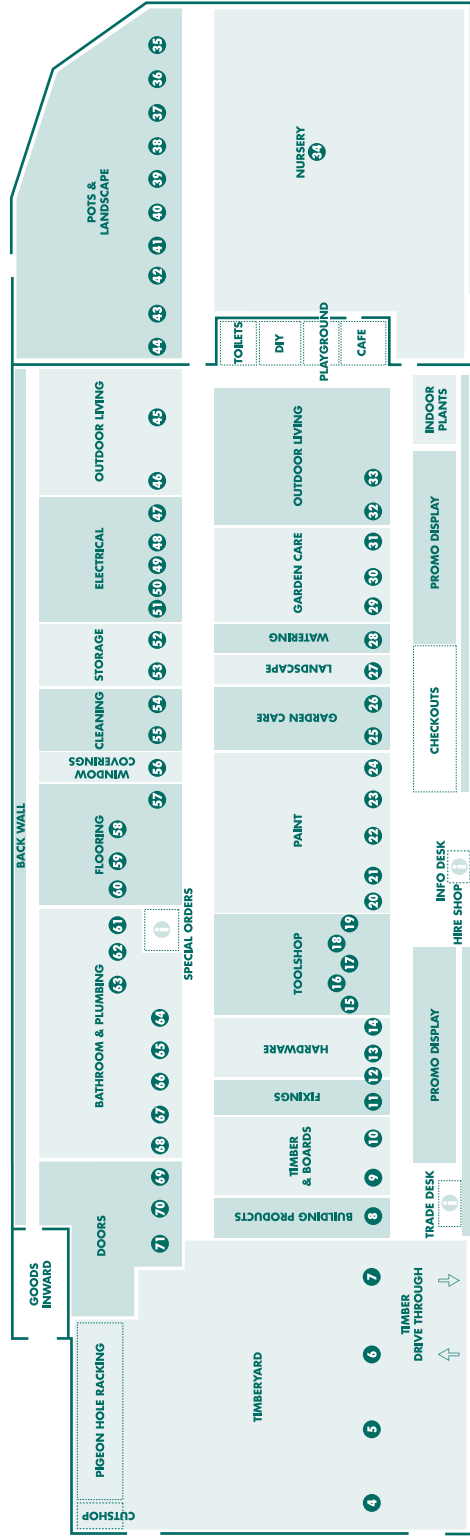

INDICATES NEW RANGE