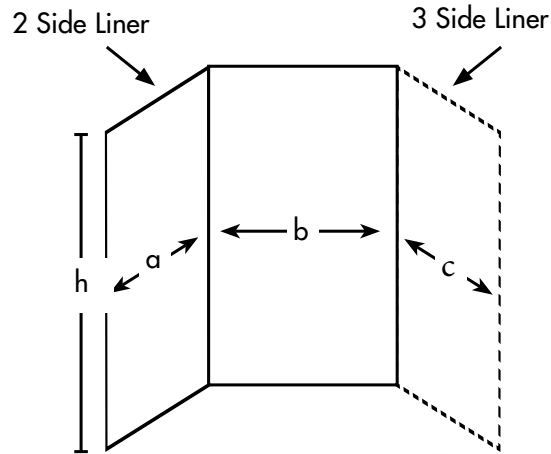

Custom Made Acrylic Wall Linings

Custom made shower linings to suit any requirements.

- Sanitary grade acrylic
- Choice of 5 different sheet sizes
- Walls are created in our factory to your dimensions
- Standard range of sizes also available
- Optional moulded soap caddy
- 2000mm maximum height, 3600mm maximum width.

3 Sided Moulded Shower Liner