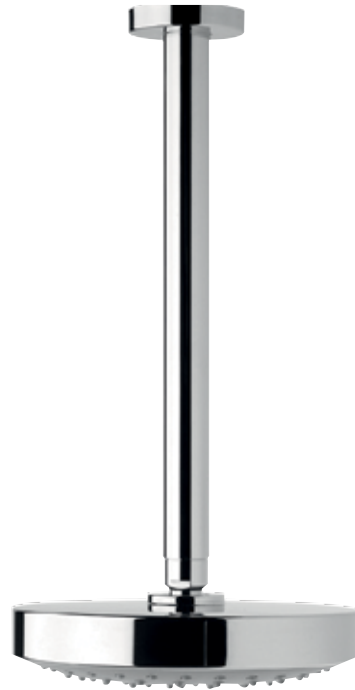

HSMC

Halo Sink Mixer

- Sleek, clean minimal style
- 5 year warranty on tap, lifetime drip-free warranty
- All pressures

HFSCSMCL

Halo Fusion Concealed Shower Mixer 195mm Faceplate

- For all pressures, (minimum 36kPa, maximum 1500kPa supply pressures)

felton Minimalist Ranges

Minimalist forms with clean, elegant lines designed to complement the modern bathroom.

VRSCCII
Column Square
Concealed

- Concealed inlet
- Mains pressure only

VRSHC/VRSAC
Rain Head with Vertical Arm